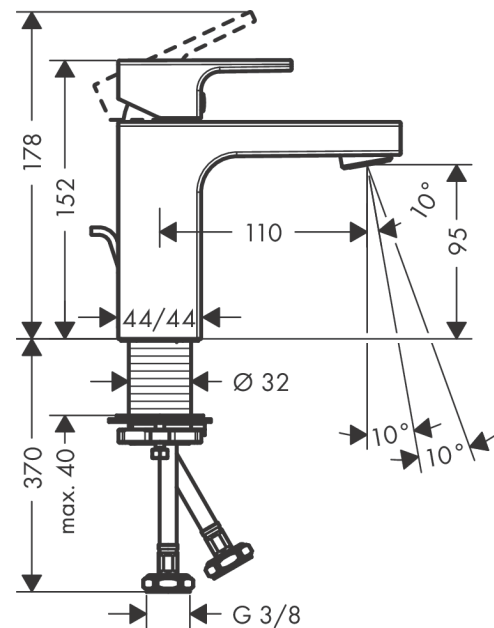

##### product features

- Consists of: single lever basin mixer, waste set
- ComfortZone 100 provides space for greater freedom of movement
- free-standing installation
- spout 110 mm long
- Spray pattern: normal spray
- spray direction can be adjusted to minimise splash back
- Maximum flow rate (at 3 bar): 5 l/min
- Min. operating pressure: 1 bar
- Max. operating pressure: 10 bar
- ceramic cartridge
- with isolated water conduction
- Material waste set: synthetic
- pop-up waste set 1¼"
- WRAS 2101057

#### Scale drawing

**Vernis Shape**  
**Single lever basin mixer 100 with pop-up waste set**  
 Surfaces: **matt black**    Art. no. : **71561670**