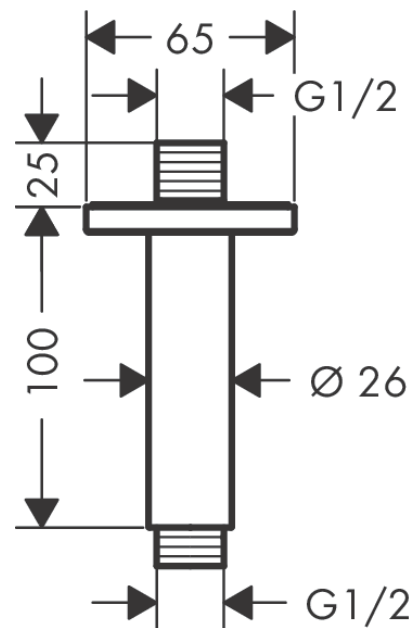

**Vernis Shape****Ceiling connector 10 cm**Surfaces: **Matt Black** Article Number: **26406670****Description****product features**

- length: 100 mm
- shaft Ø: 26 mm
- installation type: exposed installation
- material: brass
- connection type: G 1/2

**Product image****Scale drawing**

**Vernis Shape****Ceiling connector 10 cm**Surfaces: **Matt Black** Article Number: **26406670****Exploded Drawing**

Year of production: &gt;04/21