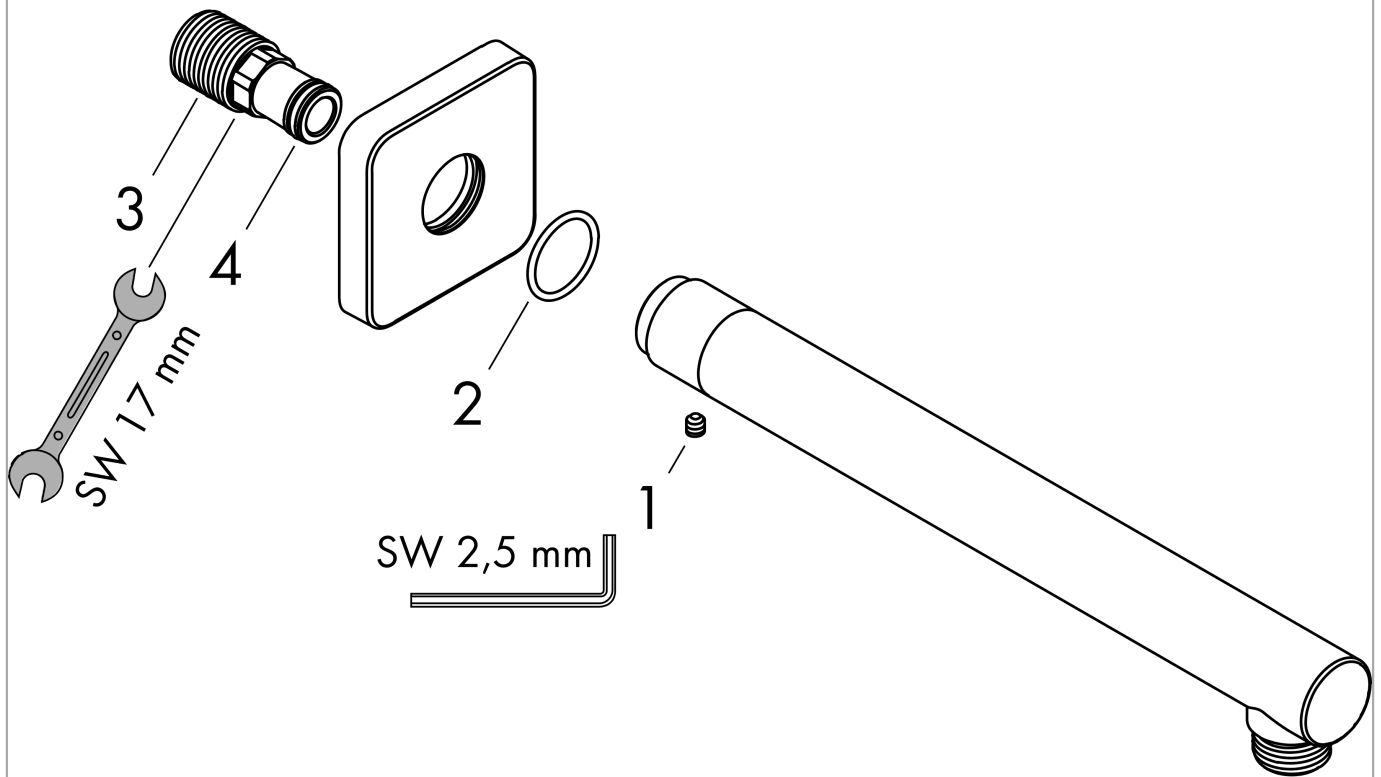

Vernis Shape**Shower arm 24 cm**Surfaces: **Matt Black** Article Number: **26405670****Description****product features**

- length: 240 mm
- shaft Ø: 26 mm
- installation type: exposed installation
- material: brass
- version: 90° angle
- connection type: G 1/2

Product image**Scale drawing**

Vernis Shape
 Shower arm 24 cm
 Surfaces: **Matt Black**

Article Number: **26405670**

Exploded Drawing

Year of production: >04/21

Vernis Shape**Shower arm 24 cm**Surfaces: **Matt Black** Article Number: **26405670****Spare part list**

Year of production: >04/21

Pos.	Description	Article Number	Price	PU
1	hollow set screw M5x5	98446000	€ 3,21	1
2	O-Ring 22x2	98185000	€ 3,21	1
3	connecting thread G½	93726000	€ 18,33	1
4	O-ring 13x2	98128000	€ 3,21	1