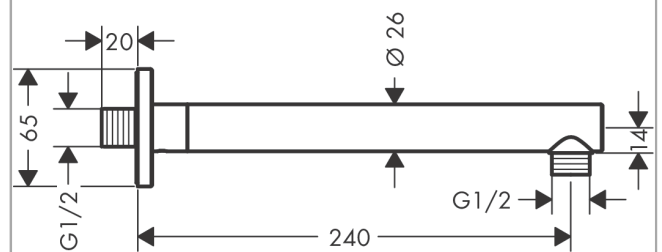

Vernis Shape**Shower arm 24 cm**Surfaces: **Matt Black** Article Number: **26405670****Description****product features**

- length: 240 mm
- shaft Ø: 26 mm
- installation type: exposed installation
- material: brass
- version: 90° angle
- connection type: G 1/2

Product image**Scale drawing**

Vernis Shape
 Shower arm 24 cm
 Surfaces: **Matt Black**

Article Number: **26405670**

Exploded Drawing

Year of production: >04/21

Vernis Shape**Shower arm 24 cm**Surfaces: **Matt Black** Article Number: **26405670****Spare part list**

Year of production: >04/21

Pos.	Description	Article Number	Price	PU
1	hollow set screw M5x5	98446000	€ 3,21	1
2	O-Ring 22x2	98185000	€ 3,21	1
3	connecting thread G½	93726000	€ 18,33	1
4	O-ring 13x2	98128000	€ 3,21	1