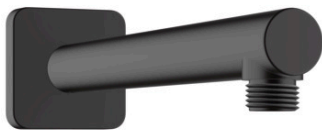

Vernis Shape**Shower arm 24 cm**Surfaces: **Matt Black** Article Number: **26405670****Description****product features**

- length: 240 mm
- shaft Ø: 26 mm
- installation type: exposed installation
- material: brass
- version: 90° angle
- connection type: G 1/2

Product image**Scale drawing**

Vernis Shape
 Shower arm 24 cm
 Surfaces: **Matt Black**

Article Number: **26405670**

Exploded Drawing

Year of production: >04/21

Vernis Shape**Shower arm 24 cm**Surfaces: **Matt Black** Article Number: **26405670****Spare part list**