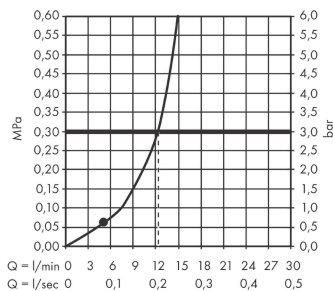

Flowchart

The consumption was measured in combination with the appropriate fittings (thermostat/mixer/ in-wall valve) to reflect actual application in practice.