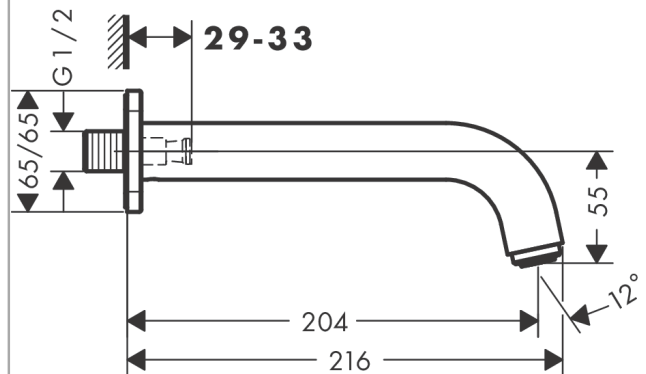

##### product features

- 1 function
- with escutcheon
- projection 204 mm
- wall-mounted
- maximum flow rate at 3 bar: 21,7 l/min
- connection dimension: G 1/2
- spray type: Normal spray

#### Flowchart

The consumption was measured in combination with the appropriate fittings (thermostat/mixer/ in-wall valve) to reflect actual application in practice.

Vernis Shape  
Bath spout

Surfaces: **Matt Black** Article Number: **71460670**

Exploded Drawing

Year of production: >04/21

**Vernis Shape****Bath spout**Surfaces: **Matt Black** Article Number: **71460670****Spare part list**

Year of production: &gt;04/21

Pos.	Description	Article Number	Price	PU
1	aerator M24x1 (38 l/min)	92513670	€ 17,02	1
2	hollow set screw M5x5	98446000	€ 3,21	1
3	connecting thread G½	93726000	€ 18,33	1
4	O-ring 13x2	98128000	€ 3,21	1