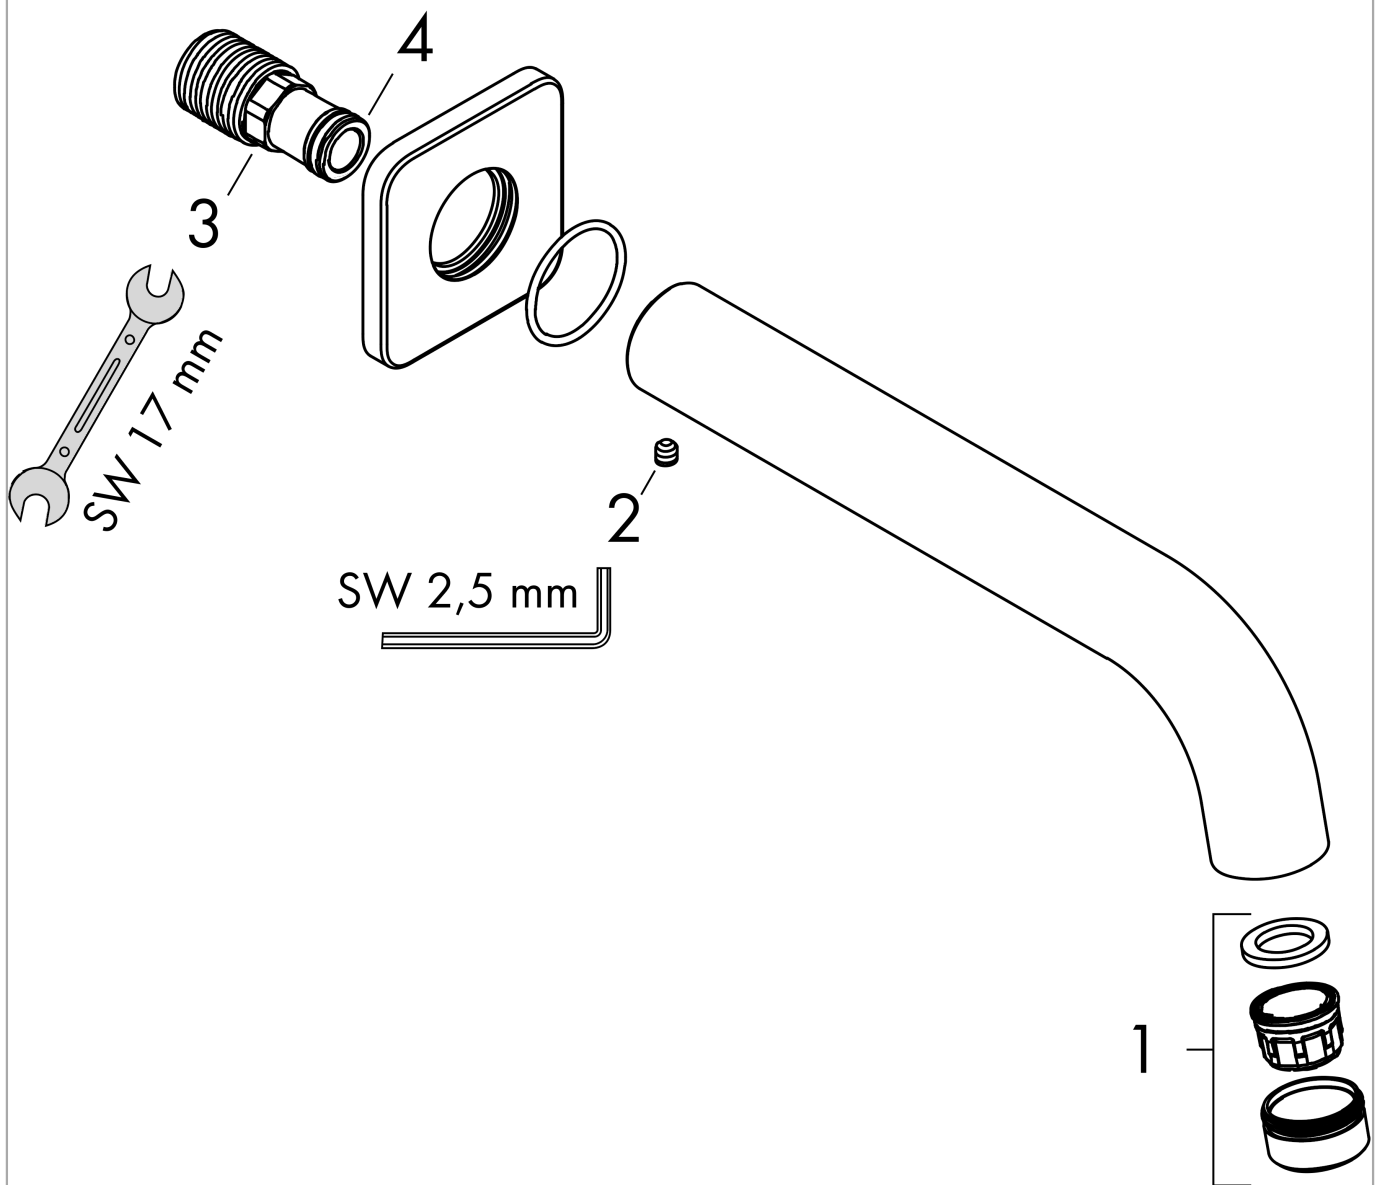

#### Scale drawing

#### Flowchart

The consumption was measured in combination with the appropriate fittings (thermostat/mixer/ in-wall valve) to reflect actual application in practice.

Vernis Shape  
Bath spout

Surfaces: **Matt Black** Article Number: **71460670**

Exploded Drawing

Year of production: >04/21

**Vernis Shape****Bath spout**Surfaces: **Matt Black** Article Number: **71460670****Spare part list**

Year of production: &gt;04/21

Pos.	Description	Article Number	Price	PU
1	aerator M24x1 (38 l/min)	92513670	€ 17,02	1
2	hollow set screw M5x5	98446000	€ 3,21	1
3	connecting thread G½	93726000	€ 18,33	1
4	O-ring 13x2	98128000	€ 3,21	1