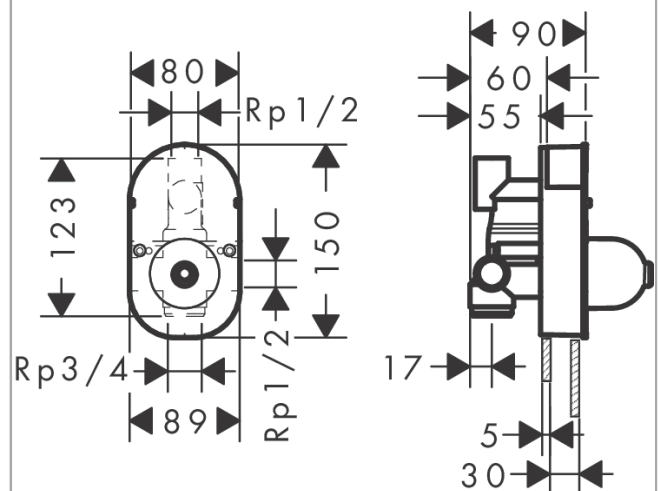

Basic set for single lever bath mixer for concealed installation

Surfaces: n.a. Article Number: 31741180

Description

product features

- connection dimension: DN15
- scope of supply: basic set, assembly instruction

Product image

Scale drawing

Flowchart