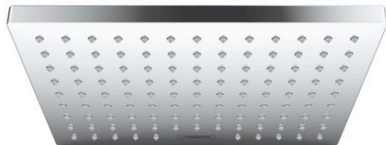

Vernis Shape

Overhead shower 230 1jet

Surfaces: **Chrome** Article Number: **26281000**

Description

product features

- shower head size: 230 x 170 mm
- spray type: Rain
- ball-joint: overhead shower angle adjustable
- material spray disc: plastic
- maximum flow rate at 3 bar: 12,4 l/min
- minimum flow pressure: 1 bar
- overhead shower removable for cleaning
- installation: ceiling or wall
- connection thread G ½
- connection dimension: DN15

Technology

Product image

Scale drawing

Flowchart

The consumption was measured in combination with the appropriate fittings (thermostat/mixer/in-wall valve) to reflect actual application in practice.

Vernis Shape
 Overhead shower 230 1jet
 Surfaces: **Chrome** Article Number: **26281000**

Exploded Drawing

Year of production: >04/21

Vernis Shape
Overhead shower 230 1jet
 Surfaces: **Chrome** Article Number: **26281000**

Spare part list

Year of production: >04/21

Pos.	Description	Article Number	Price	PU
1	filter packing	94246000	-	1