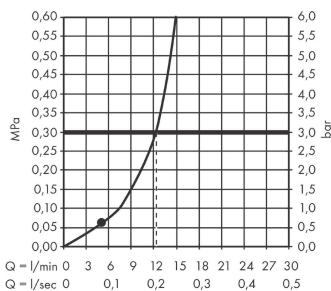

Vernis Shape

Overhead shower 230 1jet

Surfaces: **Chrome** Article Number: **26281000**

Description

product features

- shower head size: 230 x 170 mm
- spray type: Rain
- ball-joint: overhead shower angle adjustable
- material spray disc: plastic
- maximum flow rate at 3 bar: 12,4 l/min
- minimum flow pressure: 1 bar
- overhead shower removable for cleaning
- installation: ceiling or wall
- connection thread G ½
- connection dimension: DN15

Technology

Product image

Scale drawing

Flowchart

The consumption was measured in combination with the appropriate fittings (thermostat/mixer/in-wall valve) to reflect actual application in practice.

Vernis Shape
 Overhead shower 230 1jet
 Surfaces: **Chrome** Article Number: **26281000**