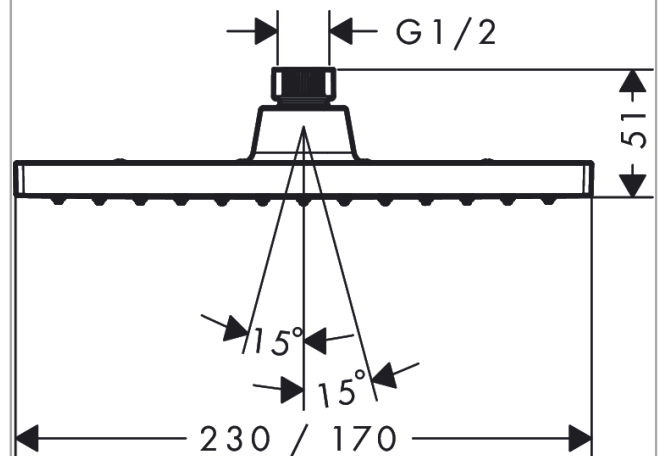

Vernis Shape

Overhead shower 230 1jet

Surfaces: **Chrome** Article Number: **26281000**

Description

product features

- shower head size: 230 x 170 mm
- spray type: Rain
- ball-joint: overhead shower angle adjustable
- material spray disc: plastic
- maximum flow rate at 3 bar: 12,4 l/min
- minimum flow pressure: 1 bar
- overhead shower removable for cleaning
- installation: ceiling or wall
- connection thread G ½
- connection dimension: DN15

Technology

Product image

Scale drawing

Flowchart

The consumption was measured in combination with the appropriate fittings (thermostat/mixer/in-wall valve) to reflect actual application in practice.

Vernis Shape
 Overhead shower 230 1jet
 Surfaces: **Chrome** Article Number: **26281000**

Exploded Drawing

Year of production: >04/21

Vernis Shape
Overhead shower 230 1jet
 Surfaces: **Chrome** Article Number: **26281000**

Spare part list

Year of production: >04/21

Pos.	Description	Article Number	Price	PU
1	filter packing	94246000	-	1