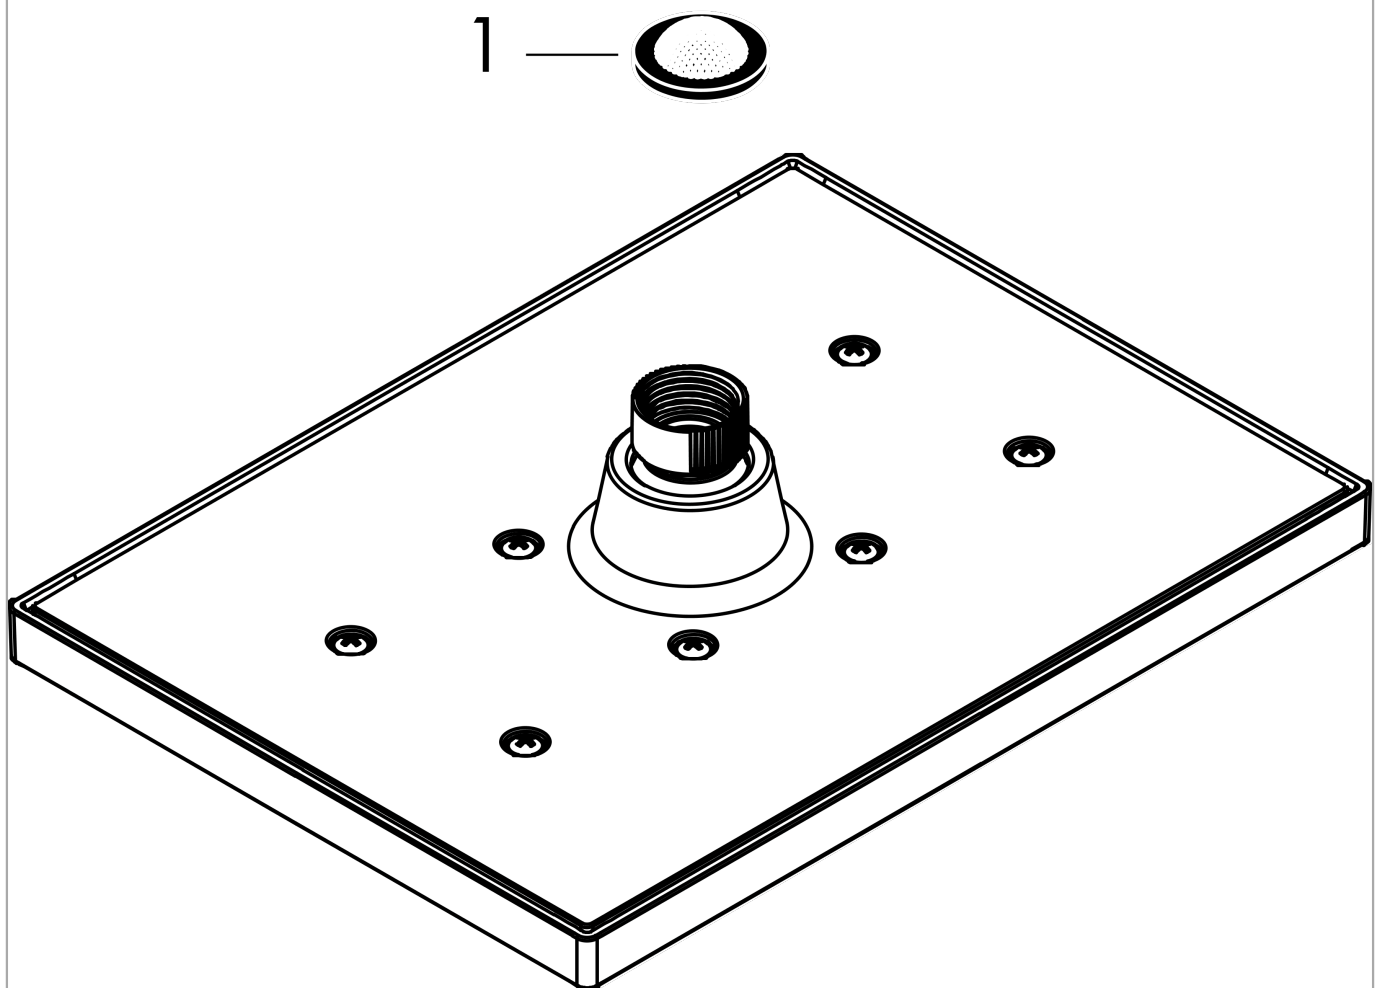

Vernis Shape

Overhead shower 230 1jet

Surfaces: **Chrome** Article Number: **26281000**

Description

product features

- shower head size: 230 x 170 mm
- spray type: Rain
- ball-joint: overhead shower angle adjustable
- material spray disc: plastic
- maximum flow rate at 3 bar: 12,4 l/min
- minimum flow pressure: 1 bar
- overhead shower removable for cleaning
- installation: ceiling or wall
- connection thread G ½
- connection dimension: DN15

Technology

Product image

Scale drawing

Flowchart

The consumption was measured in combination with the appropriate fittings (thermostat/mixer/in-wall valve) to reflect actual application in practice.

Vernis Shape
 Overhead shower 230 1jet
 Surfaces: **Chrome** Article Number: **26281000**

Exploded Drawing

Year of production: >04/21

Vernis Shape
Overhead shower 230 1jet
 Surfaces: **Chrome** Article Number: **26281000**

Spare part list

Year of production: >04/21

Pos.	Description	Article Number	Price	PU
1	filter packing	94246000	-	1