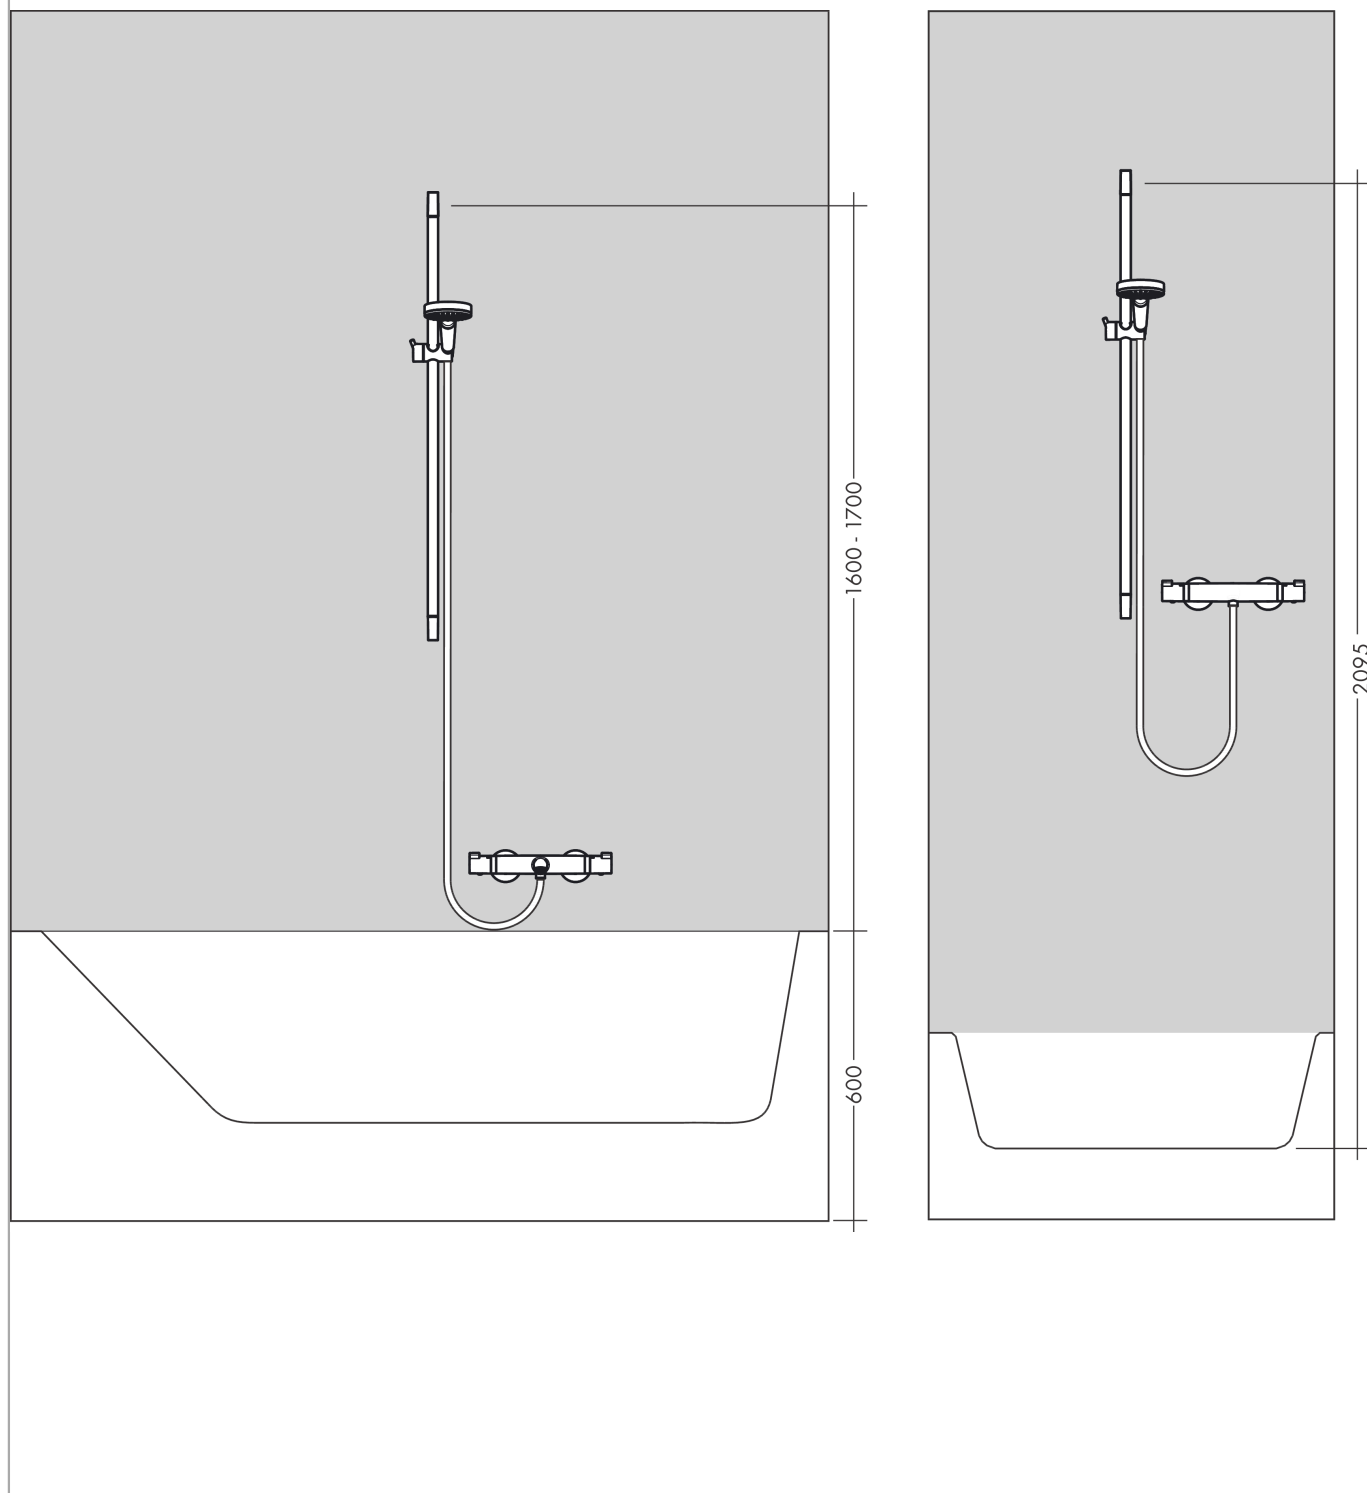

Unica

Wallbar S, 36"

Finishes : **chrome** Part no. : **28631000**

Description

Features

- Consists of: Wallbar, Handshower hose, Slider
- Profile stand pipe: Round
- Shower bar diameter: 22 mm
- Angle-adjustable holder pivots left and right, slides easily and locks in place

Item details

List Price \$ 251.00

Design awards

Compliance

Product image

Scale drawing

Unica
Wallbar S, 36"
 Finishes : **chrome** Part no. : **28631000**

Installation example

Unica

Wallbar S, 36"

Finishes : chrome

Part no. : 28631000

Exploded drawing

Year of production: >04/05

Unica

Wallbar S, 36"

Finishes : **chrome** Part no. : **28631000**

Spare parts list

Year of production: >04/05

Pos.	Description	Part no.	Price	PU
1	cover	97709000	-	1
2	support, assy	97651000	-	1
3	tile-matching-disk 7 mm	97450000	-	1
4	wall support	96275000	-	1
5	mounting set	96179000	-	1
6	shower hose Isiflex'B 1,60 m	28276000	-	1
7	shelf Casetta'S	28679000	-	1
8	clips for Casetta, Ø 22 mm	98717000	-	1