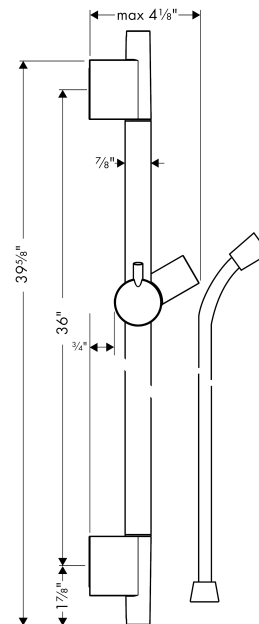

Unica

Wallbar S, 36"

Finishes : **chrome** Part no. : **28631000**

Description

Features

- Consists of: Wallbar, Handshower hose, Slider
- Profile stand pipe: Round
- Shower bar diameter: 22 mm
- Angle-adjustable holder pivots left and right, slides easily and locks in place

Item details

List Price \$ 251.00

Design awards

Compliance

Product image

Scale drawing

Unica
Wallbar S, 36"
 Finishes : **chrome** Part no. : **28631000**

Installation example

Unica

Wallbar S, 36"

Finishes : chrome

Part no. : 28631000

Exploded drawing

Year of production: >04/05

Unica

Wallbar S, 36"

Finishes : **chrome** Part no. : **28631000**

Spare parts list

Year of production: >04/05

Pos.	Description	Part no.	Price	PU
1	cover	97709000	-	1
2	support, assy	97651000	-	1
3	tile-matching-disk 7 mm	97450000	-	1
4	wall support	96275000	-	1
5	mounting set	96179000	-	1
6	shower hose Isiflex'B 1,60 m	28276000	-	1
7	shelf Casetta'S	28679000	-	1
8	clips for Casetta, Ø 22 mm	98717000	-	1