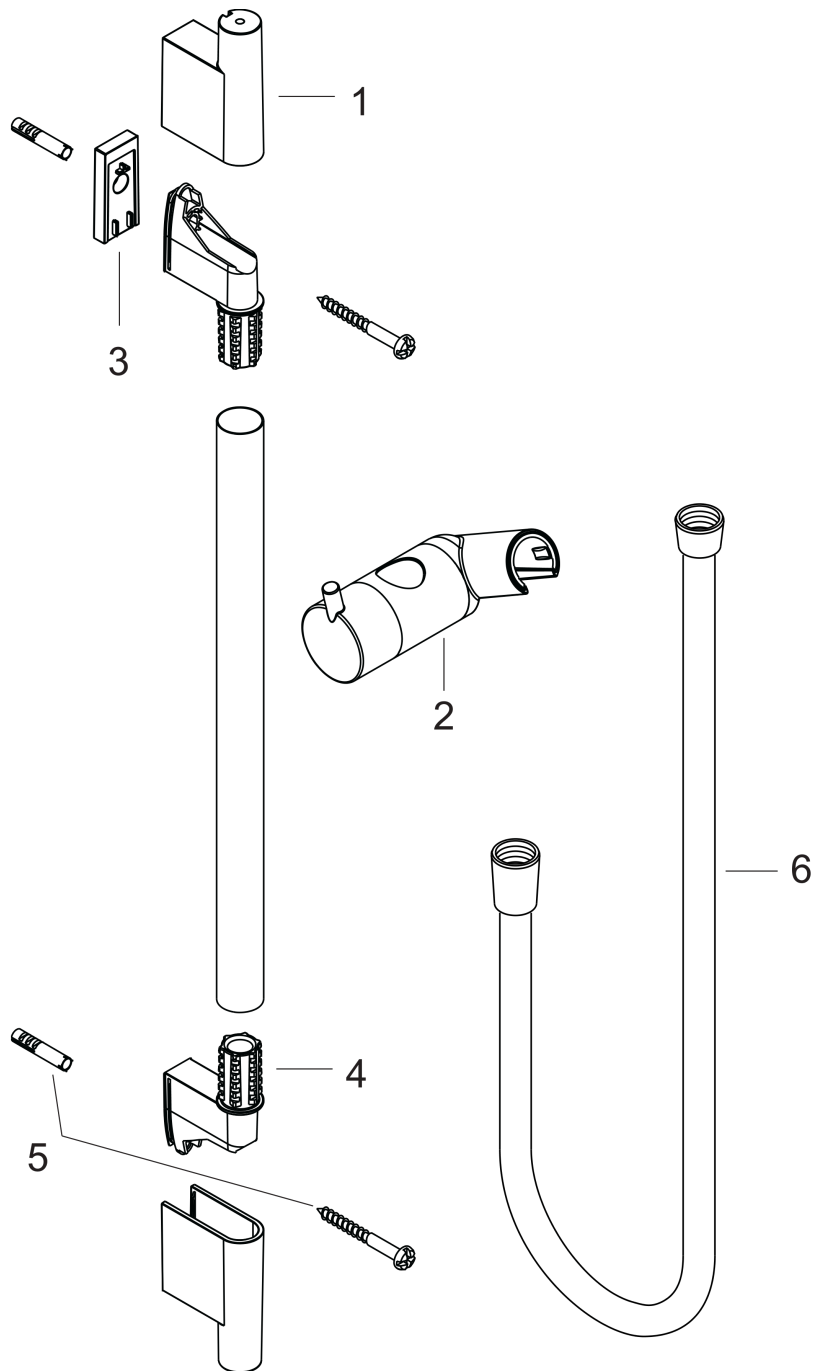

Unica

Wallbar S, 36"

Finishes : **chrome** Part no. : **28631000**

Description

Features

- Consists of: Wallbar, Handshower hose, Slider
- Profile stand pipe: Round
- Shower bar diameter: 22 mm
- Angle-adjustable holder pivots left and right, slides easily and locks in place

Item details

List Price \$ 251.00

Design awards

Compliance

Product image

Scale drawing

Unica
Wallbar S, 36"
 Finishes : **chrome** Part no. : **28631000**

Installation example

Unica

Wallbar S, 36"

Finishes : chrome

Part no. : 28631000

Exploded drawing

Year of production: >04/05

Unica

Wallbar S, 36"

Finishes : **chrome** Part no. : **28631000**

Spare parts list

Year of production: >04/05

Pos.	Description	Part no.	Price	PU
1	cover	97709000	-	1
2	support, assy	97651000	-	1
3	tile-matching-disk 7 mm	97450000	-	1
4	wall support	96275000	-	1
5	mounting set	96179000	-	1
6	shower hose Isiflex'B 1,60 m	28276000	-	1
7	shelf Casetta'S	28679000	-	1
8	clips for Casetta, Ø 22 mm	98717000	-	1