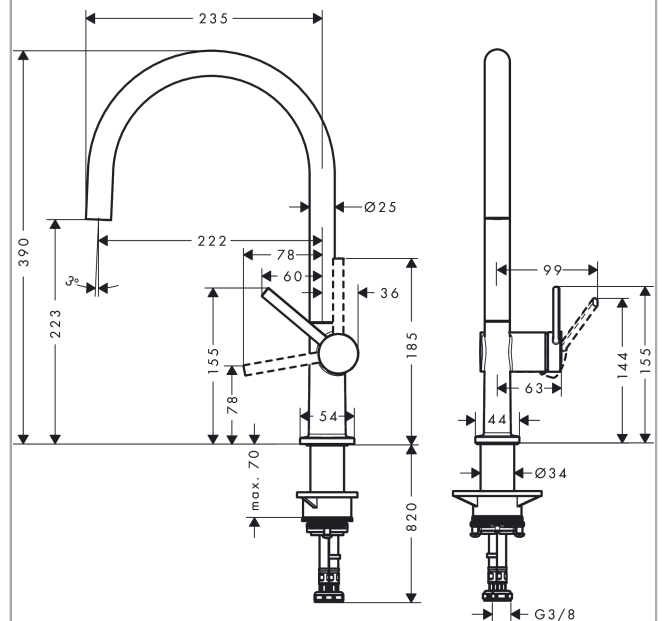

##### product features

- ComfortZone 220
- swivel range adjustable in 4 steps 60°, 110°, 150° or 360°
- laminar spray
- connection dimension: DN15
- maximum flow rate at 3 bar: 9 l/min
- ceramic cartridge
- connection type: G 3/8 connections
- temperature limitation adjustable
- suitable for continuous flow water heaters
- tap hole with Ø 35 mm required

#### Scale drawing

Year of production: &gt;04/21

Pos.	Description	Article Number	Price	PU
1	spout cpl.	93757000	€ 162,08	1
2	screw	94319000	€ 18,33	1
3	spray former	93748000	€ 22,37	1
4	service tool	93750000	€ 8,45	1
5	O-Ring 14x2,5	98189000	€ 3,21	1
6	axialring	97558000	€ 3,21	1
7	handle	93736000	€ 35,94	1
8	hollow set screw M5x5	98446000	€ 3,21	1
9	screw cover	93735610	€ 8,45	1
10	flange	93737000	€ 35,94	1
11	nut	93738000	€ 44,63	1
12	cartridge, assy	93760000	€ 86,16	1
13	O-ring 36x3	98052000	€ 3,21	1
14	support	97523000	€ 5,24	1
15	fixing set (Ø 34)	95049000	€ 13,92	1
16	lever collar	97548000	€ 3,21	1
17	connection hose 900 mm M8x0,75 G3/8	93746000	€ 35,94	1
18	O-ring 6,6x1,6	93019000	€ 3,21	1