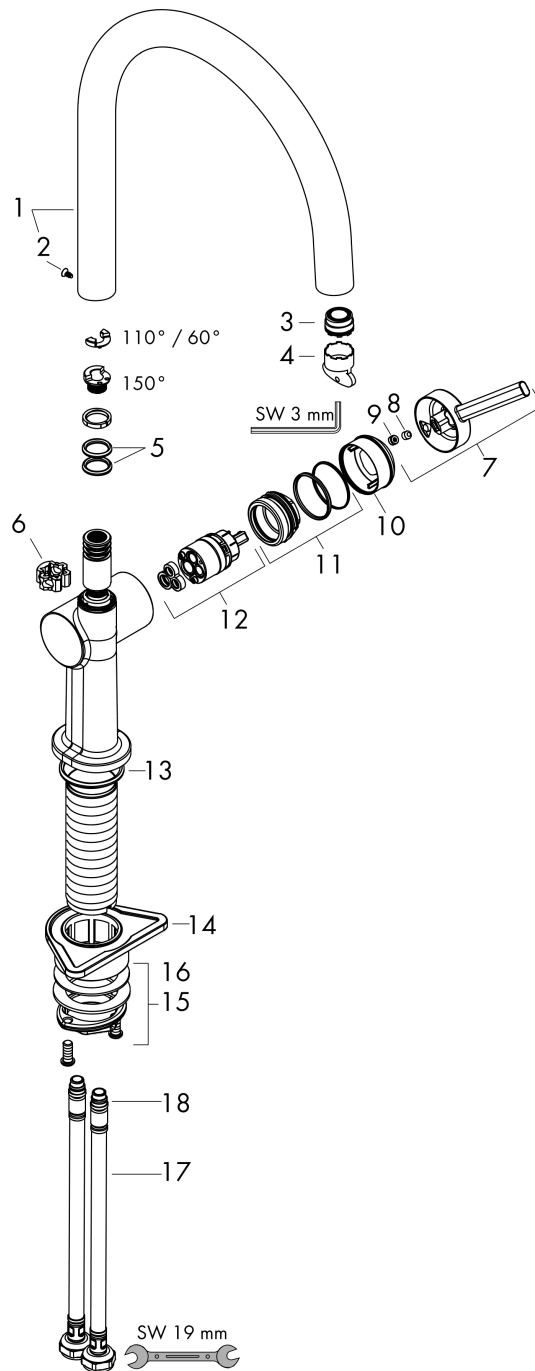

##### product features

- ComfortZone 220
- swivel range adjustable in 4 steps 60°, 110°, 150° or 360°
- laminar spray
- connection dimension: DN15
- maximum flow rate at 3 bar: 9 l/min
- ceramic cartridge
- connection type: G 3/8 connections
- temperature limitation adjustable
- suitable for continuous flow water heaters
- tap hole with Ø 35 mm required

#### Scale drawing

#### Flowchart

**Talis M54**

**Single lever kitchen mixer 220, 1jet**

Surfaces: **Chrome** Article Number: **72804000**

**Exploded Drawing**

Year of production: >04/21

**Talis M54****Single lever kitchen mixer 220, 1jet**Surfaces: **Chrome** Article Number: **72804000****Spare part list**

Year of production: &gt;04/21

Pos.	Description	Article Number	Price	PU
1	spout cpl.	93757000	€ 162,08	1
2	screw	94319000	€ 18,33	1
3	spray former	93748000	€ 22,37	1
4	service tool	93750000	€ 8,45	1
5	O-Ring 14x2,5	98189000	€ 3,21	1
6	axialring	97558000	€ 3,21	1
7	handle	93736000	€ 35,94	1
8	hollow set screw M5x5	98446000	€ 3,21	1
9	screw cover	93735610	€ 8,45	1
10	flange	93737000	€ 35,94	1
11	nut	93738000	€ 44,63	1
12	cartridge, assy	93760000	€ 86,16	1
13	O-ring 36x3	98052000	€ 3,21	1
14	support	97523000	€ 5,24	1
15	fixing set (Ø 34)	95049000	€ 13,92	1
16	lever collar	97548000	€ 3,21	1
17	connection hose 900 mm M8x0,75 G3/8	93746000	€ 35,94	1
18	O-ring 6,6x1,6	93019000	€ 3,21	1