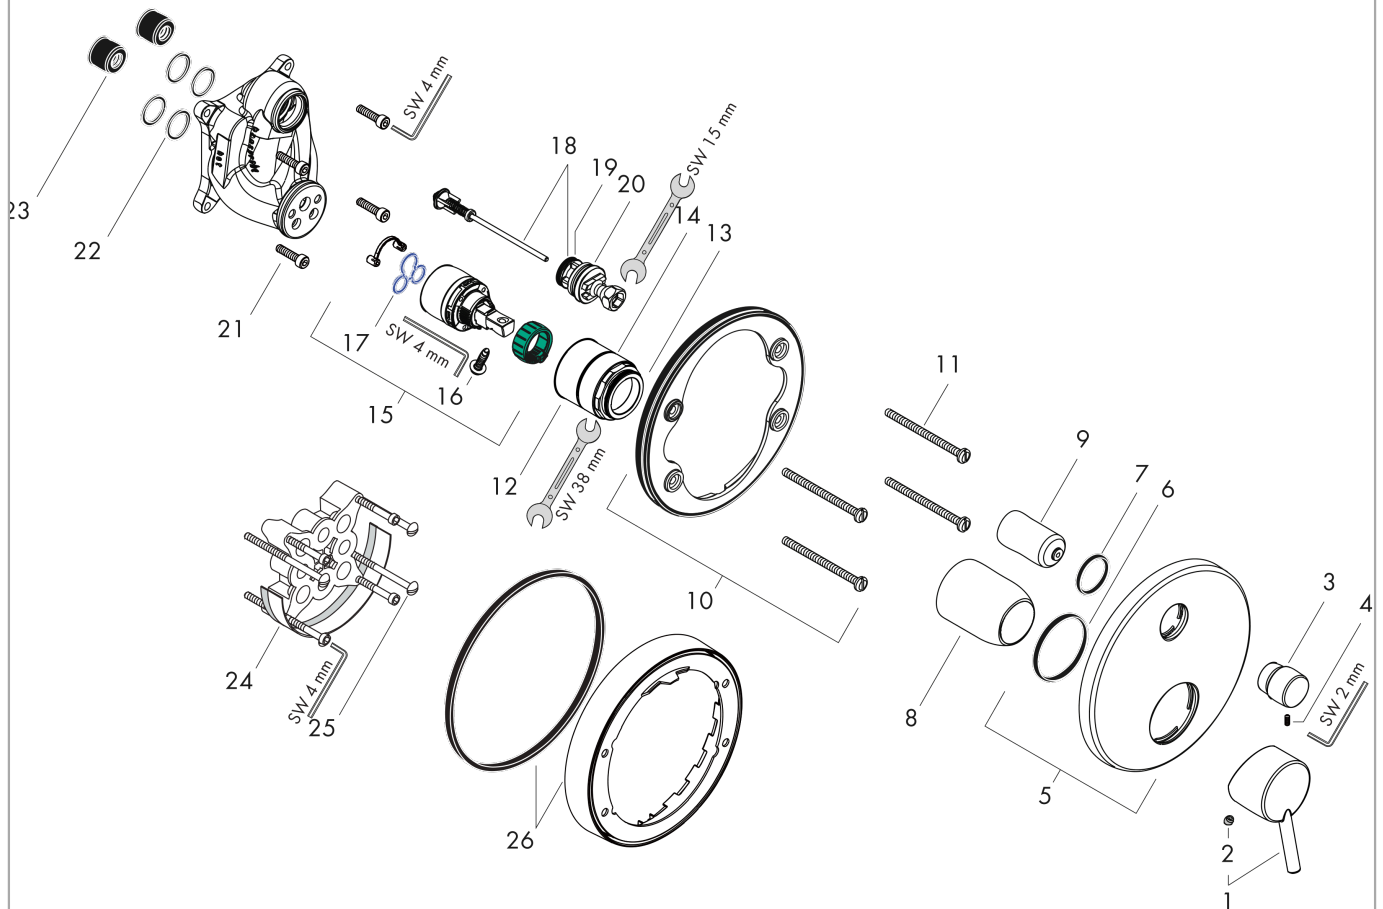

### Scale drawing

### Flowchart

**Talis S**  
**Single lever bath mixer for concealed installation for iBox universal**  
 Surface: **Chrome** Article Number: **32475000**

**Exploded Drawing**

Year of production: >01/16

## Talis S

Single lever bath mixer for concealed installation for iBox universal

Surface: **Chrome** Article Number: **32475000**

### Spare part list

Year of production: >01/16

Pos.	Description	Article Number	Price	PU
1	handle	32096000	€ 45,82	1
2	screw cover	96338000	€ 3,33	1
3	diverter knob	98795000	€ 45,82	1
4	hollow set screw M4x10	97667000	€ 3,33	1
5	escutcheon Ø 150 mm	98791000	€ 58,67	1
6	O-ring 43x3	98418000	€ 3,33	1
7	O-ring 23x3	98142000	€ 3,33	1
8	sleeve	98790000	€ 28,92	1
9	sleeve	98794000	€ 28,92	1
10	holder for escutcheon	98793000	€ 36,89	1
11	set of fixing screws	96454000	€ 8,69	1
12	nut	98796000	€ 36,89	1
13	O-ring 30x1,5	98433000	€ 3,33	1
14	O-ring 39x1,5	98400000	€ 3,33	1
15	cartridge, assy	92730000	€ 58,67	1
16	locking screw for handle	95140000	€ 5,36	1
17	seal	95008000	€ 8,69	1
18	selector assy	95014000	€ 58,67	1
19	O-ring 16x2,3	98207000	€ 3,33	1
20	O-ring 20x2,5	92602000	€ 5,36	1
21	set of screws	96525000	€ 8,69	1
22	O-ring 16x2	98133000	€ 3,33	1
23	noise reduction	94073000	€ 22,97	1
24	extension 25 mm	13595000	-	1
25	set of fixing screws	97747000	€ 3,33	1
26	extension 22 mm (Ø 150 mm)	13597000	-	1
a	concealed item	01800180	-	1
b	adapter for exchanged connections	93181000	€ 256,68	1
c	spring for exchanged connections	96365000	€ 36,89	1
d	fixation set	96615000	-	1
e	conversion kit to escutcheon Ø 170 mm (bath mixer)	95354000	€ 88,54	1