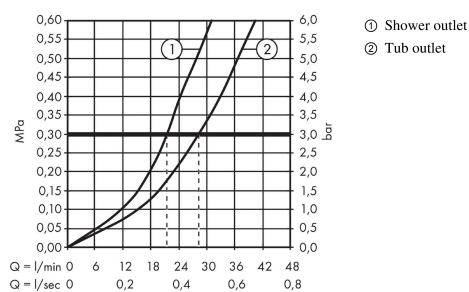

Talis S

Single lever bath mixer for concealed installation for iBox universal

Surface: **Chrome** Article Number: **32475000**

Description

product features

- 2 functions
- flow rate upper outlet: 21 l/min
- flow rate lower outlet: 29 l/min
- maximum flow rate at 3 bar: 29 l/min
- ceramic cartridge
- temperature limitation adjustable
- diverter with automatic resetting
- with silencer
- connection type: basic set
- min. operating pressure: 1 bar
- max. operating pressure: 10 bar

Certificates

Product image

Scale drawing

Flowchart