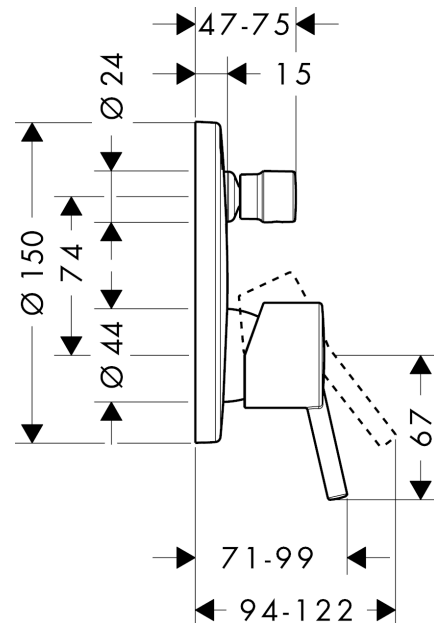

#### product features

- 2 functions
- flow rate upper outlet: 21 l/min
- flow rate lower outlet: 29 l/min
- maximum flow rate at 3 bar: 29 l/min
- ceramic cartridge
- temperature limitation adjustable
- diverter with automatic resetting
- with silencer
- connection type: basic set
- min. operating pressure: 1 bar
- max. operating pressure: 10 bar

### Scale drawing