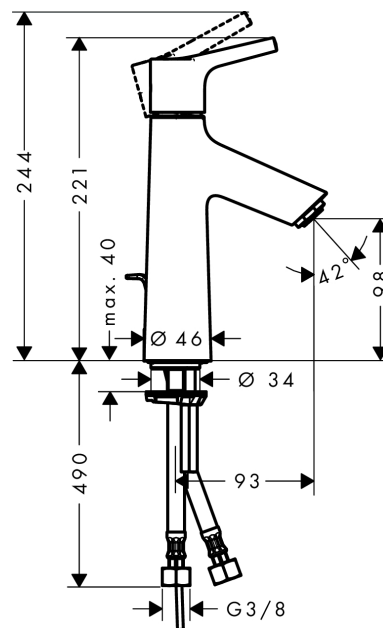

Talis S
Single lever basin mixer 100 with pop-up waste
 Surfaces: **chrome** Art. no. : **72020000**

Description

product features

- ComfortZone 100 provides space for greater freedom of movement
- normal spray
- flow rate 5 l/min at 3 bar
- deck mounted
- ceramic cartridge
- maximum temperature can be adjusted on installation
- pop-up waste set 1¼"
- QuickClean technology for easy limescale removal

Article Details

Price excl. VAT

£ 119.17

Technology

Design awards

reddot award 2015
winner

Product image

Scale drawing