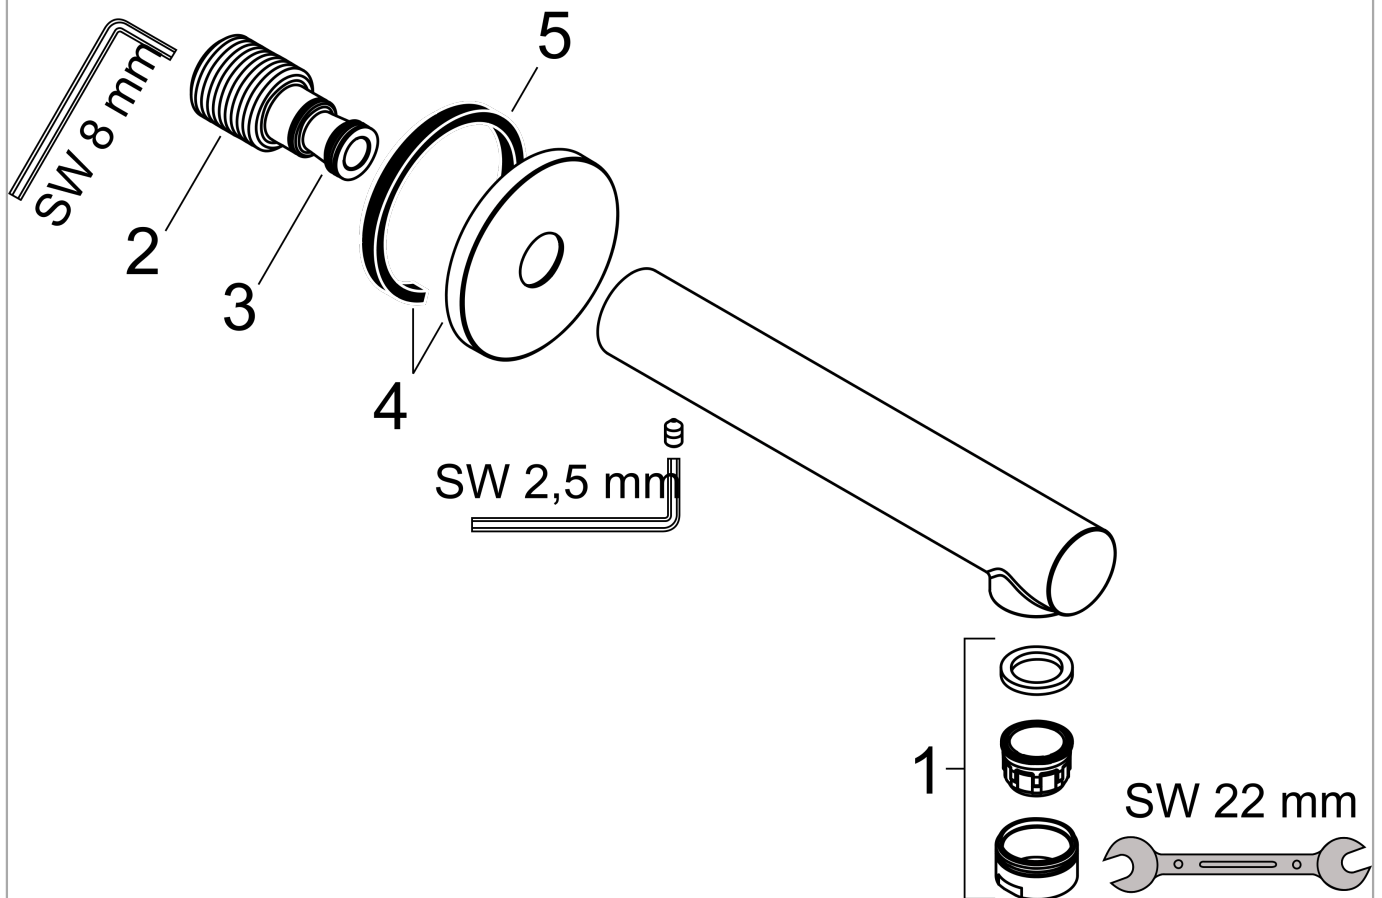

### Bath spout

Surface: **Chrome** Article Number: **72410000**

#### Scale drawing

#### Flowchart

The consumption was measured in combination with the appropriate fittings (thermostat/mixer/ in-wall valve) to reflect actual application in practice.

Talis S  
 Bath spout  
 Surface: **Chrome** Article Number: **72410000**

Exploded Drawing

Year of production: >10/15

**Talis S**  
**Bath spout**  
 Surface: **Chrome**    Article Number: **72410000**

**Spare part list**

Year of production: >10/15

<b>Pos.</b>	<b>Description</b>	<b>Article Number</b>	<b>Price</b>	<b>PU</b>
1	aerator M24x1 (30 l/min)	96512000	€ 14,28	1
2	connecting thread G¾	92504000	€ 58,67	1
3	O-ring 13x2	98128000	€ 3,33	1
4	escutcheon Ø 65 mm	92754000	€ 36,89	1
5	seal	97530000	€ 5,36	1