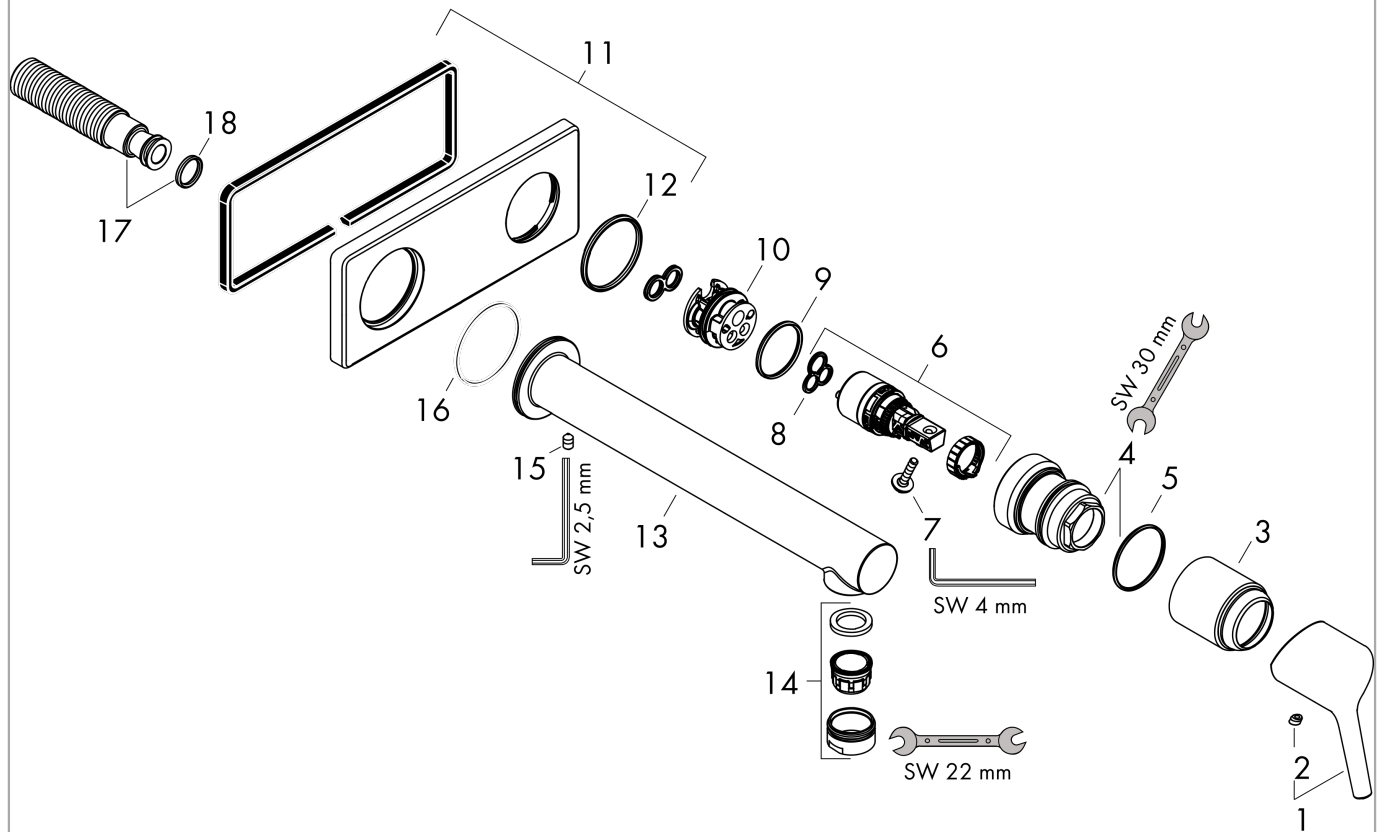

Talis S

Single lever basin mixer for concealed installation wall-mounted with spout 22.5 cm

Surfaces: **Chrome** Article Number: **72111000**

Description

product features

- consists of: single lever basin mixer for concealed installation wall-mounted, waste set
- projection 225 mm
- spray type: normal spray
- maximum flow rate at 3 bar: 5 l/min
- ceramic cartridge
- temperature limitation adjustable
- suitable for continuous flow water heaters
- material waste set: metal
- connection type: basic set
- connection dimension: DN15
- handle can be positioned on the right or left, depends on the basic set installation
- non-closing waste set

Single lever basin mixer for concealed installation wall-mounted with spout 22.5 cm

Surfaces: **Chrome** Article Number: 72111000

Installation examples

Talis S

Single lever basin mixer for concealed installation wall-mounted with spout 22.5 cm

Surfaces: **Chrome** Article Number: **72111000**

Exploded Drawing

Year of production: >10/15

Talis S

Single lever basin mixer for concealed installation wall-mounted with spout 22.5 cm

Surfaces: **Chrome** Article Number: **72111000**

Spare part list

Year of production: >10/15

Pos.	Description	Article Number	Price	PU
1	handle	92648000	-	1
2	screw cover	96338000	-	1
3	flange	92657000	-	1
4	nut	92658000	-	1
5	O-ring 33x1,5	98164000	-	1
6	cartridge, assy	97685000	-	1
7	locking screw for handle	95140000	-	1
8	seal	98865000	-	1
9	O-ring 26x2	98147000	-	1
10	adapter for cartridge	95634000	-	1
11	escutcheon	92649000	-	1
12	O-ring 35x3	98435000	-	1
13	spout 225 mm	92656000	-	1
14	aerator M24x1 (5 l/min)	13185000	-	1
15	hollow set screw M5x6	97768000	-	1
16	O-Ring 36x2,5	98190000	-	1
17	connecting thread G½	95626000	-	1
18	O-ring 13x2	98128000	-	1
a	waste	50001000	-	1
b	extension set 25 mm for 13622180	31971000	-	1
c	adapter for exchanged connections	93819000	-	1