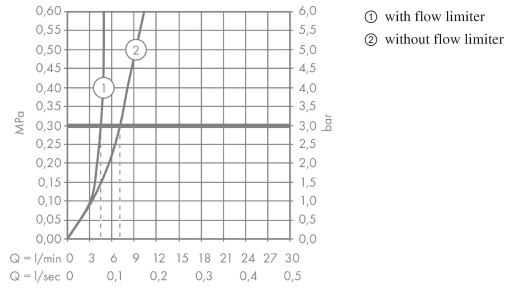

Talis S

Single lever basin mixer for concealed installation wall-mounted with spout 22.5 cm

Surfaces: **Chrome** Article Number: **72111000**

Description

product features

- consists of: single lever basin mixer for concealed installation wall-mounted, waste set
- projection 225 mm
- spray type: normal spray
- maximum flow rate at 3 bar: 5 l/min
- ceramic cartridge
- temperature limitation adjustable
- suitable for continuous flow water heaters
- material waste set: metal
- connection type: basic set
- connection dimension: DN15
- handle can be positioned on the right or left, depends on the basic set installation
- non-closing waste set

Technology

Product image

Scale drawing

Talis S

Single lever basin mixer for concealed installation wall-mounted with spout 22.5 cm

Surfaces: **Chrome** Article Number: **72111000**

Flowchart

Talis S