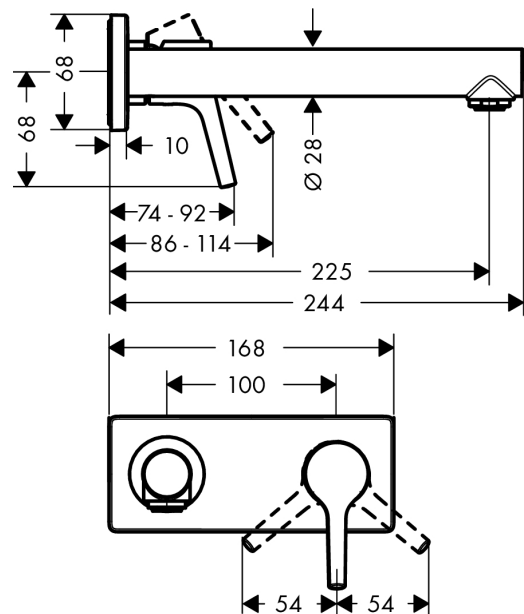

Talis S

Single lever basin mixer for concealed installation wall-mounted with spout 22.5 cm

Surfaces: **Chrome** Article Number: **72111000**

Description

product features

- consists of: single lever basin mixer for concealed installation wall-mounted, waste set
- projection 225 mm
- spray type: normal spray
- maximum flow rate at 3 bar: 5 l/min
- ceramic cartridge
- temperature limitation adjustable
- suitable for continuous flow water heaters
- material waste set: metal
- connection type: basic set
- connection dimension: DN15
- handle can be positioned on the right or left, depends on the basic set installation
- non-closing waste set

Technology

Product image

Scale drawing

Talis S

Single lever basin mixer for concealed installation wall-mounted with spout 22.5 cm

Surfaces: **Chrome** Article Number: **72111000**

Flowchart

Talis S

Single lever basin mixer for concealed installation wall-mounted with spout 22.5 cm

Surfaces: **Chrome** Article Number: 72111000

Installation examples

Talis S

Single lever basin mixer for concealed installation wall-mounted with spout 22.5 cm

Surfaces: **Chrome** Article Number: **72111000**

Exploded Drawing

Year of production: >10/15

Talis S

Single lever basin mixer for concealed installation wall-mounted with spout 22.5 cm

Surfaces: **Chrome** Article Number: **72111000**