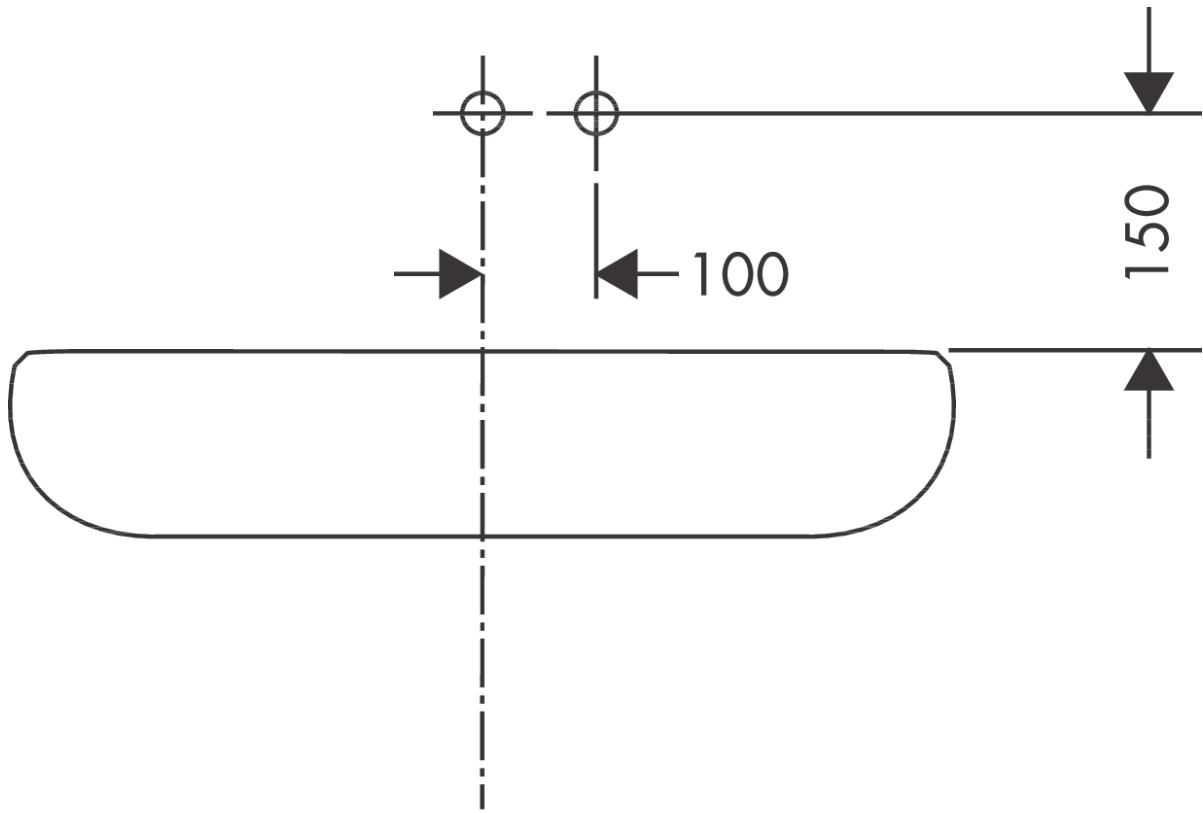

Talis S

Single lever basin mixer for concealed installation wall-mounted with spout 22.5 cm

Surfaces: **Chrome** Article Number: **72111000**

Description

product features

- consists of: single lever basin mixer for concealed installation wall-mounted, waste set
- projection 225 mm
- spray type: normal spray
- maximum flow rate at 3 bar: 5 l/min
- ceramic cartridge
- temperature limitation adjustable
- suitable for continuous flow water heaters
- material waste set: metal
- connection type: basic set
- connection dimension: DN15
- handle can be positioned on the right or left, depends on the basic set installation
- non-closing waste set

Technology

Product image

Scale drawing

Talis S

Single lever basin mixer for concealed installation wall-mounted with spout 22.5 cm

Surfaces: **Chrome** Article Number: **72111000**

Flowchart

Talis S

Single lever basin mixer for concealed installation wall-mounted with spout 22.5 cm

Surfaces: **Chrome** Article Number: 72111000

Installation examples

Talis S

Single lever basin mixer for concealed installation wall-mounted with spout 22.5 cm

Surfaces: **Chrome** Article Number: **72111000**

Exploded Drawing

Year of production: >10/15

Talis S

Single lever basin mixer for concealed installation wall-mounted with spout 22.5 cm

Surfaces: **Chrome** Article Number: **72111000**