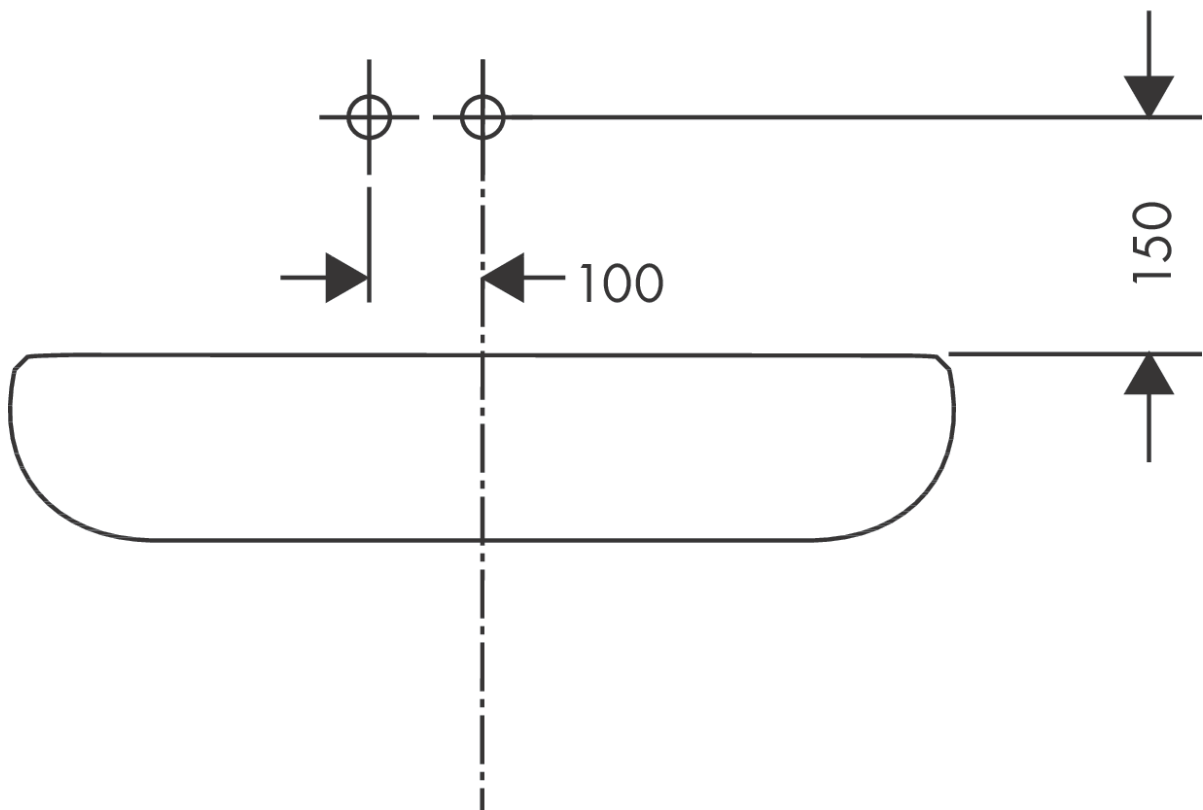

Talis S

Single lever basin mixer for concealed installation wall-mounted with spout 22.5 cm

Surfaces: **Chrome** Article Number: **72111000**

Description

product features

- consists of: single lever basin mixer for concealed installation wall-mounted, waste set
- projection 225 mm
- spray type: normal spray
- maximum flow rate at 3 bar: 5 l/min
- ceramic cartridge
- temperature limitation adjustable
- suitable for continuous flow water heaters
- material waste set: metal
- connection type: basic set
- connection dimension: DN15
- handle can be positioned on the right or left, depends on the basic set installation
- non-closing waste set

Technology

Product image

Scale drawing

Talis S

Single lever basin mixer for concealed installation wall-mounted with spout 22.5 cm

Surfaces: **Chrome** Article Number: **72111000**

Flowchart

Talis S

Single lever basin mixer for concealed installation wall-mounted with spout 22.5 cm

Surfaces: **Chrome** Article Number: 72111000

Installation examples

Talis S

Single lever basin mixer for concealed installation wall-mounted with spout 22.5 cm

Surfaces: **Chrome** Article Number: **72111000**

Exploded Drawing

Year of production: >10/15

Talis S

Single lever basin mixer for concealed installation wall-mounted with spout 22.5 cm

Surfaces: **Chrome** Article Number: **72111000**