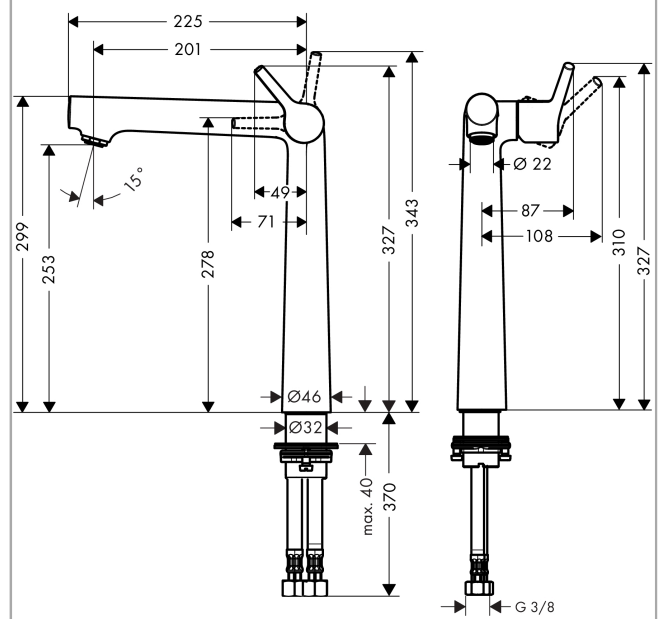

Talis S
Single lever basin mixer 250 without waste set
 Surface: **Chrome** Article Number: **72116000**

Description

product features

- ComfortZone 250
- projection: 201 mm
- spout height: 253 mm
- spray type: Normal spray
- maximum flow rate at 3 bar: 5 l/min
- ceramic cartridge
- temperature limitation adjustable
- suitable for continuous flow water heaters
- connection type: G 3/8 connections
- connection dimension: DN15

Technology

Product image

Scale drawing

Flowchart

Talis S
Single lever basin mixer 250 without waste set
 Surface: **Chrome** Article Number: **72116000**

Exploded Drawing

Year of production: >01/16

Talis S
Single lever basin mixer 250 without waste set
 Surface: **Chrome** Article Number: **72116000**

Spare part list

Year of production: >01/16

Pos.	Description	Article Number	Price	PU
1	handle	92771000	€ 45,82	1
2	screw cover	95704000	€ 3,33	1
3	flange	95493000	€ 18,80	1
4	nut	95178000	€ 36,89	1
5	O-ring 24x2	98388000	€ 3,33	1
6	cartridge, assy	97685000	€ 58,67	1
7	seal	98865000	€ 28,92	1
8	aerator M24x1 (5 l/min)	13185000	-	1
9	flat seal	98749000	€ 5,36	1
10	fixing set (Ø 32)	13961000	€ 22,97	1
11	lever collar	97548000	€ 3,33	1
12	connection hose 600 mm M10x1 G3/8	97398000	€ 28,92	1
13	O-ring 7x1,5	98422000	€ 3,33	1
14	O-ring 8x1,75	97827000	€ 3,33	1
15	sealing set	95581000	€ 5,36	1
a	fixation extension 35 mm	13898000	€ 72,47	1