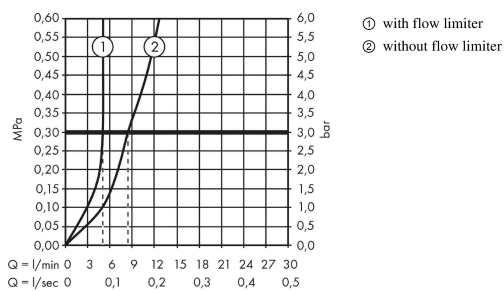

Talis S
Single lever basin mixer 250 without waste set
 Surface: **Chrome** Article Number: **72116000**

Description

product features

- ComfortZone 250
- projection: 201 mm
- spout height: 253 mm
- spray type: Normal spray
- maximum flow rate at 3 bar: 5 l/min
- ceramic cartridge
- temperature limitation adjustable
- suitable for continuous flow water heaters
- connection type: G 3/8 connections
- connection dimension: DN15

Technology

Product image

Scale drawing

Flowchart

Talis S
Single lever basin mixer 250 without waste set
 Surface: **Chrome** Article Number: **72116000**

Exploded Drawing

Year of production: >01/16

Talis S
Single lever basin mixer 250 without waste set
 Surface: **Chrome** Article Number: **72116000**