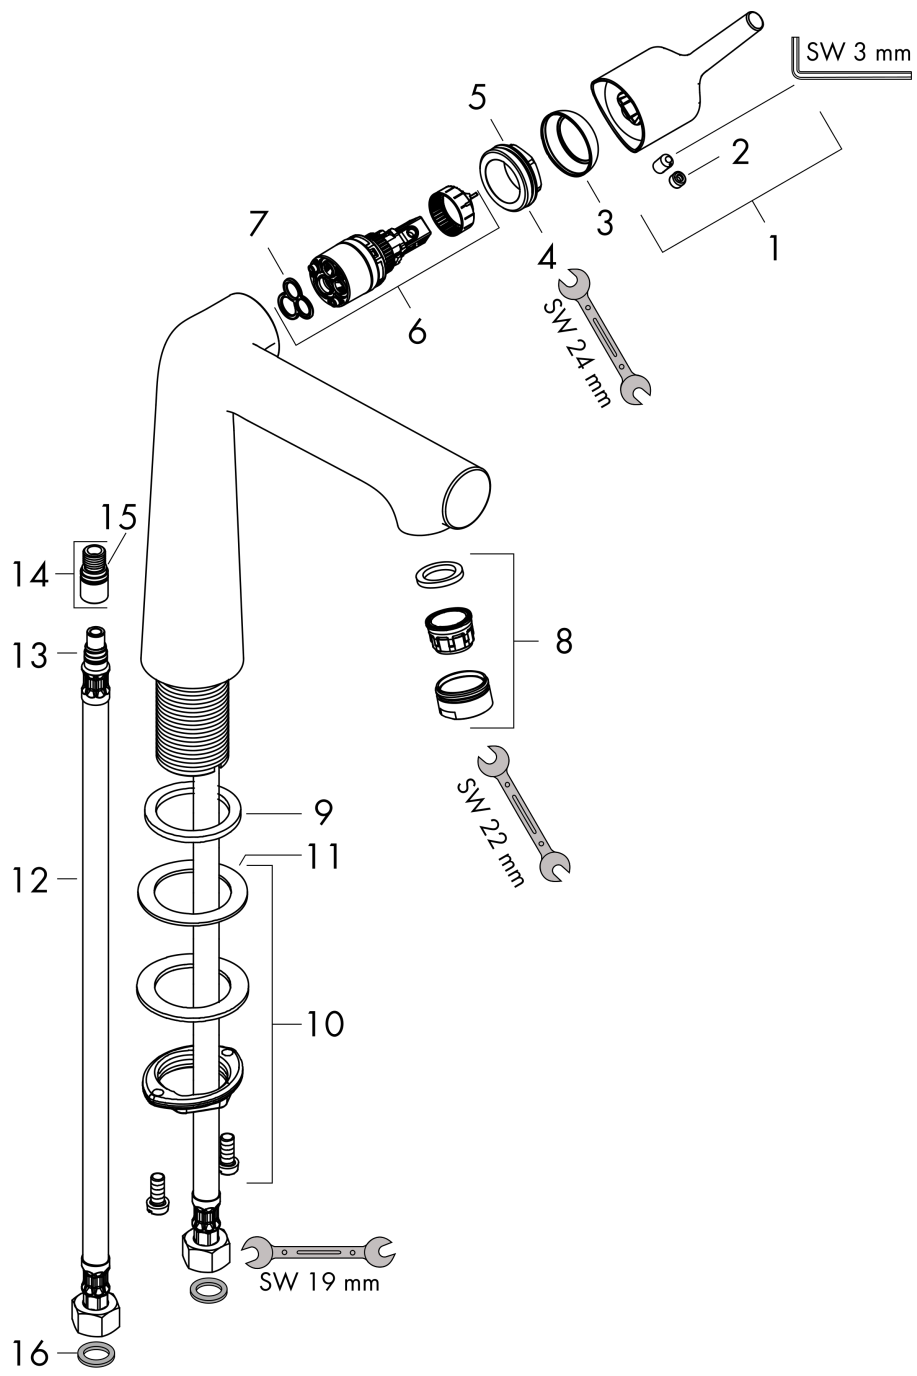

Talis S
Single lever basin mixer 250 without waste set
 Surface: **Chrome** Article Number: **72116000**

Description

product features

- ComfortZone 250
- projection: 201 mm
- spout height: 253 mm
- spray type: Normal spray
- maximum flow rate at 3 bar: 5 l/min
- ceramic cartridge
- temperature limitation adjustable
- suitable for continuous flow water heaters
- connection type: G 3/8 connections
- connection dimension: DN15

Technology

Product image

Scale drawing

Flowchart

Talis S
Single lever basin mixer 250 without waste set
 Surface: **Chrome** Article Number: **72116000**

Exploded Drawing

Year of production: >01/16

Talis S
Single lever basin mixer 250 without waste set
 Surface: **Chrome** Article Number: **72116000**

Spare part list

Year of production: >01/16

Pos.	Description	Article Number	Price	PU
1	handle	92771000	€ 45,82	1
2	screw cover	95704000	€ 3,33	1
3	flange	95493000	€ 18,80	1
4	nut	95178000	€ 36,89	1
5	O-ring 24x2	98388000	€ 3,33	1
6	cartridge, assy	97685000	€ 58,67	1
7	seal	98865000	€ 28,92	1
8	aerator M24x1 (5 l/min)	13185000	-	1
9	flat seal	98749000	€ 5,36	1
10	fixing set (Ø 32)	13961000	€ 22,97	1
11	lever collar	97548000	€ 3,33	1
12	connection hose 600 mm M10x1 G3/8	97398000	€ 28,92	1
13	O-ring 7x1,5	98422000	€ 3,33	1
14	O-ring 8x1,75	97827000	€ 3,33	1
15	sealing set	95581000	€ 5,36	1
a	fixation extension 35 mm	13898000	€ 72,47	1