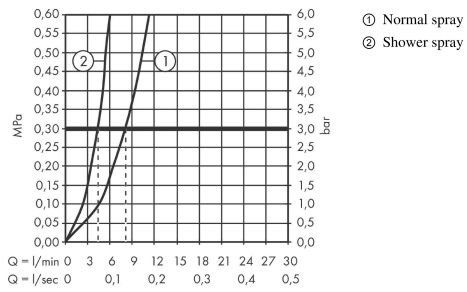

Talis M54

Single lever kitchen mixer 210, pull-out spray, 2jet

Surfaces: **Chrome** Article Number: **72800000**

Description

product features

- ComfortZone 210
- swivel range adjustable in 4 steps 60°, 110°, 150° or 360°
- laminar spray, shower spray
- lockable shower spray, spray returns through pressing spray diverter and spray returns automatically through handle closing
- quick connect hose
- connection dimension: DN15
- maximum flow rate at 3 bar: 8 l/min
- ceramic cartridge
- connection type: G 3/8 connections
- temperature limitation adjustable
- integrated non-return valve
- suitable for continuous flow water heaters
- extension length up to 50 cm
- tap hole with \varnothing 35 mm required

Technology

Design awards

reddot winner 2020

Certificates

Product image

Scale drawing

Talis M54

Single lever kitchen mixer 210, pull-out spray, 2jet

Surfaces: **Chrome** Article Number: **72800000**

Flowchart

Talis M54

Single lever kitchen mixer 210, pull-out spray, 2jet

Surfaces: **Chrome** Article Number: **72800000**

Exploded Drawing

Year of production: >12/19