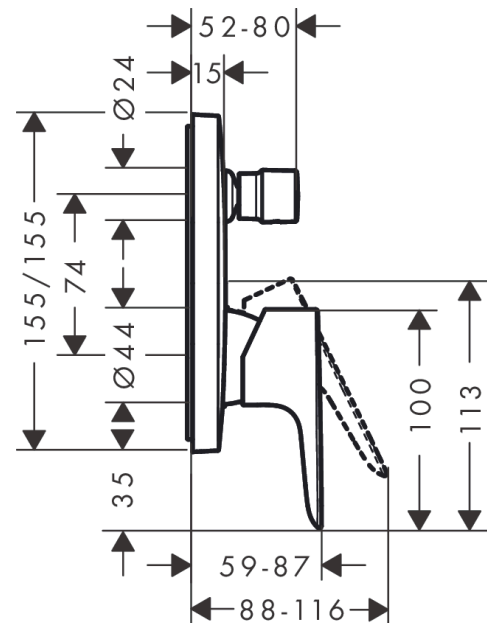

Talis E

Single lever bath mixer for concealed installation for iBox universal

Surface: **Chrome** Article Number: **71745000**

Description

product features

- 2 functions
- flow rate upper outlet: 21 l/min
- flow rate lower outlet: 29 l/min
- maximum flow rate at 3 bar: 29 l/min
- ceramic cartridge
- temperature limitation adjustable
- diverter with automatic resetting
- with silencer
- connection type: basic set
- min. operating pressure: 1 bar
- max. operating pressure: 10 bar

Design awards

Certificates

Product image

Scale drawing

Flowchart

Talis E

Single lever bath mixer for concealed installation for iBox universal

Surface: **Chrome** Article Number: **71745000**

Exploded Drawing

Year of production: >01/16

Talis E

Single lever bath mixer for concealed installation for iBox universal

Surface: **Chrome** Article Number: **71745000**

Spare part list

Year of production: >01/16

Pos.	Description	Article Number	Price	PU
1	handle	92666000	€ 28,92	1
2	screw cover	96338000	€ 3,33	1
3	diverter knob	98795000	€ 45,82	1
4	hollow set screw M4x10	97667000	€ 3,33	1
5	escutcheon 155 / 155 mm	95275000	€ 58,67	1
6	O-ring 23x3	98142000	€ 3,33	1
7	O-ring 43x3	98418000	€ 3,33	1
8	sleeve	98790000	€ 28,92	1
9	sleeve	98794000	€ 28,92	1
10	holder for escutcheon	98793000	€ 36,89	1
11	set of fixing screws	96454000	€ 8,69	1
12	nut	98796000	€ 36,89	1
13	O-ring 30x1,5	98433000	€ 3,33	1
14	O-ring 39x1,5	98400000	€ 3,33	1
15	cartridge, assy	92730000	€ 58,67	1
16	locking screw for handle	95140000	€ 5,36	1
17	seal	95008000	€ 8,69	1
18	selector assy	95014000	€ 58,67	1
19	O-ring 17x2	98199000	€ 3,33	1
20	O-ring 20x2,5	92602000	€ 5,36	1
21	set of screws	96525000	€ 8,69	1
22	O-ring 16x2	98133000	€ 3,33	1
23	noise reduction	94073000	€ 22,97	1
24	extension 25 mm	13595000	-	1
25	set of fixing screws	97747000	€ 3,33	1
26	extension 22 mm	15597000	-	1
a	concealed item	01800180	-	1
b	adapter for exchanged connections	93181000	€ 256,68	1