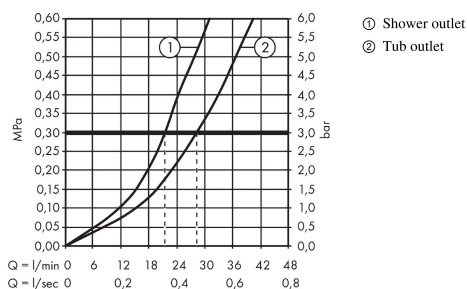

Talis E

Single lever bath mixer for concealed installation for iBox universal

Surface: **Chrome** Article Number: **71745000**

Description

product features

- 2 functions
- flow rate upper outlet: 21 l/min
- flow rate lower outlet: 29 l/min
- maximum flow rate at 3 bar: 29 l/min
- ceramic cartridge
- temperature limitation adjustable
- diverter with automatic resetting
- with silencer
- connection type: basic set
- min. operating pressure: 1 bar
- max. operating pressure: 10 bar

Design awards

Certificates

Product image

Scale drawing

Flowchart

Talis E

Single lever bath mixer for concealed installation for iBox universal

Surface: **Chrome** Article Number: **71745000**