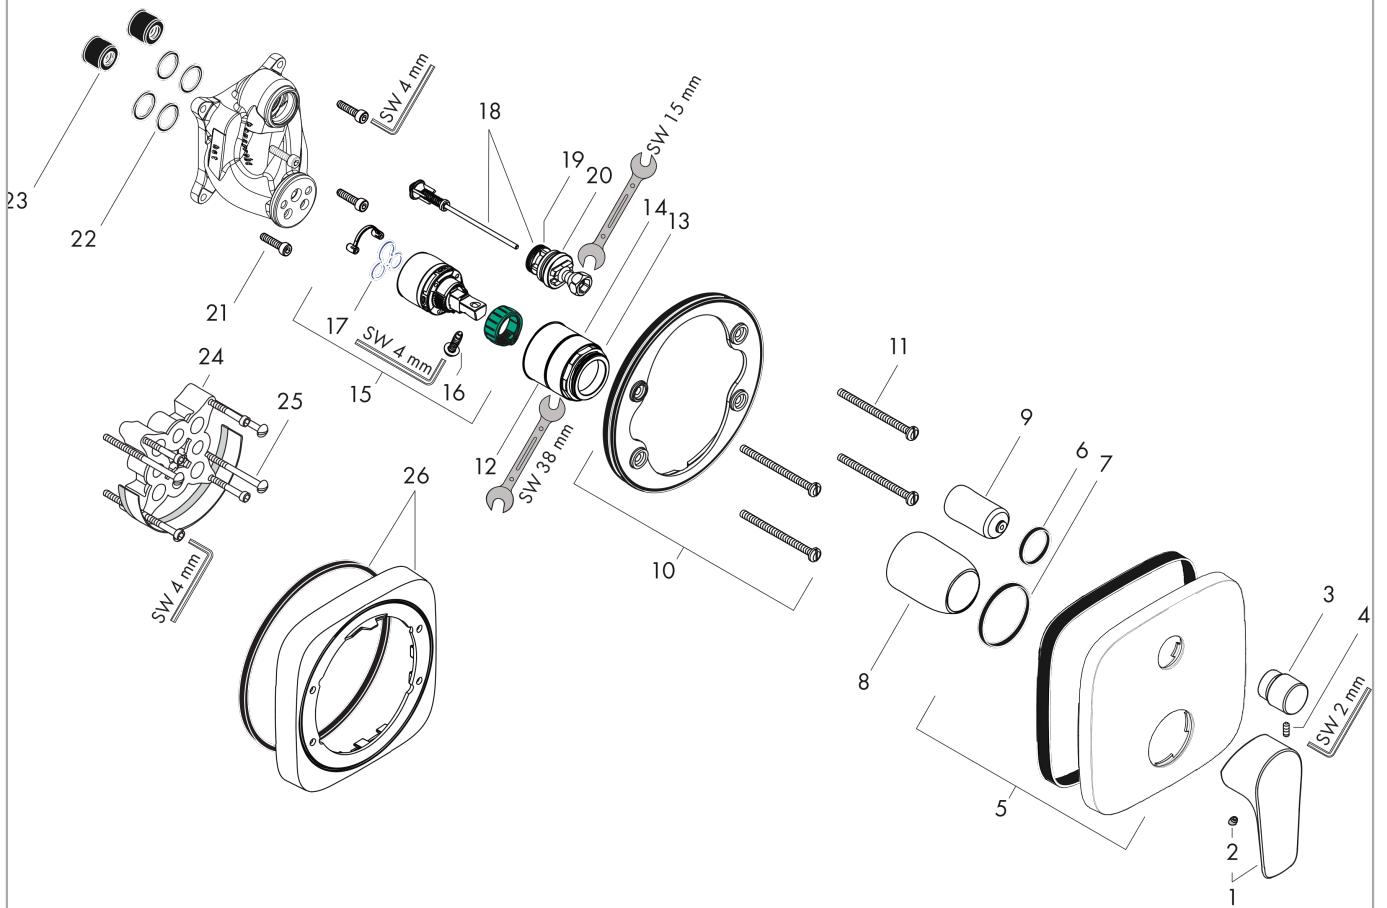

Talis E

Single lever bath mixer for concealed installation for iBox universal

Surface: **Chrome** Article Number: **71745000**

Description

product features

- 2 functions
- flow rate upper outlet: 21 l/min
- flow rate lower outlet: 29 l/min
- maximum flow rate at 3 bar: 29 l/min
- ceramic cartridge
- temperature limitation adjustable
- diverter with automatic resetting
- with silencer
- connection type: basic set
- min. operating pressure: 1 bar
- max. operating pressure: 10 bar

Design awards

Certificates

Product image

Scale drawing

Flowchart

Talis E

Single lever bath mixer for concealed installation for iBox universal

Surface: **Chrome** Article Number: **71745000**

Exploded Drawing

Year of production: >01/16

Talis E

Single lever bath mixer for concealed installation for iBox universal

Surface: **Chrome** Article Number: **71745000**

Spare part list

Year of production: >01/16

Pos.	Description	Article Number	Price	PU
1	handle	92666000	€ 28,92	1
2	screw cover	96338000	€ 3,33	1
3	diverter knob	98795000	€ 45,82	1
4	hollow set screw M4x10	97667000	€ 3,33	1
5	escutcheon 155 / 155 mm	95275000	€ 58,67	1
6	O-ring 23x3	98142000	€ 3,33	1
7	O-ring 43x3	98418000	€ 3,33	1
8	sleeve	98790000	€ 28,92	1
9	sleeve	98794000	€ 28,92	1
10	holder for escutcheon	98793000	€ 36,89	1
11	set of fixing screws	96454000	€ 8,69	1
12	nut	98796000	€ 36,89	1
13	O-ring 30x1,5	98433000	€ 3,33	1
14	O-ring 39x1,5	98400000	€ 3,33	1
15	cartridge, assy	92730000	€ 58,67	1
16	locking screw for handle	95140000	€ 5,36	1
17	seal	95008000	€ 8,69	1
18	selector assy	95014000	€ 58,67	1
19	O-ring 17x2	98199000	€ 3,33	1
20	O-ring 20x2,5	92602000	€ 5,36	1
21	set of screws	96525000	€ 8,69	1
22	O-ring 16x2	98133000	€ 3,33	1
23	noise reduction	94073000	€ 22,97	1
24	extension 25 mm	13595000	-	1
25	set of fixing screws	97747000	€ 3,33	1
26	extension 22 mm	15597000	-	1
a	concealed item	01800180	-	1
b	adapter for exchanged connections	93181000	€ 256,68	1