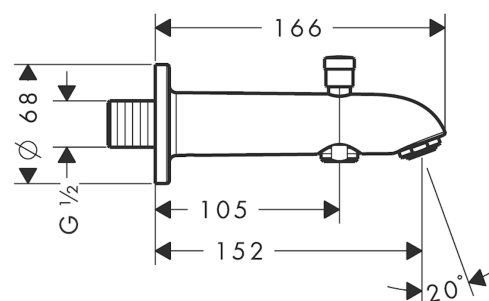

Bath spout 15.2 cm with diverter valve

Surfaces: **chrome** Art. no. : **13423000**

Description

product features

- connection type: 1/2"
- exposed design allows easy installation, all working parts are outside of the wall
- automatically reverts from shower to bath spout when turned off
- with escutcheon
- with integrated backflow prevention
- spout 152 mm long
- wall-mounted
- flow rate: 25 l/min at 3 bar
- non-return valve
- includes: bath spout with diverter
- operating pressure: min 1 bar / max 10 bar

Article Details

Price excl. VAT

£ 102.50

Technology

Product image

Scale drawing

Flowchart