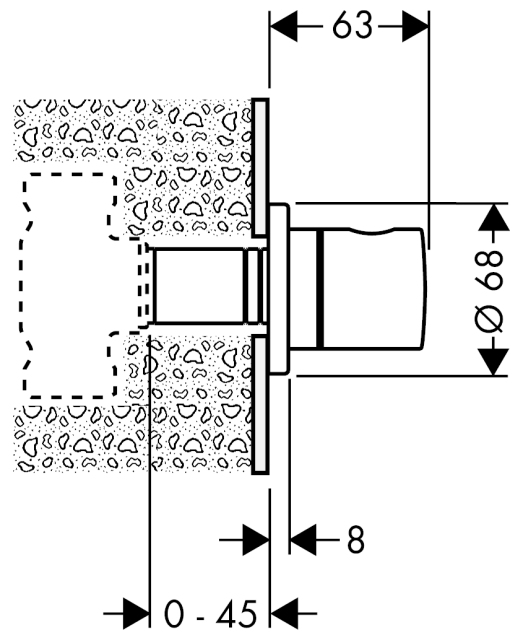

**Shut-off valve S for concealed installation**Surfaces: **Chrome** Article Number: **15972000**

## Description

## Scale drawing

**Shut-off valve S for concealed installation**  
 Surfaces: **Chrome** Article Number: **15972000**

**Exploded Drawing**

Year of production: >04/05

### Spare part list

Year of production: >04/05

Pos.	Description	Article Number	Price	PU
1	handle	38092000	€ 86,16	1
2	handle fixing set	94184000	€ 5,24	1
3	nut	97265000	€ 86,16	1
4	O-ring 40x2,5	98399000	€ 3,21	1
5	escutcheon	96498000	€ 70,57	1
6	seal	97530000	€ 5,24	1
7	fixing set	96392000	€ 28,20	1
8	extension 25 mm	96370000	-	1
a	concealed items DN20 (¾")	15970180	-	1
b	concealed items ½"	15973180	-	1
c	concealed items ½"	15974180	-	1