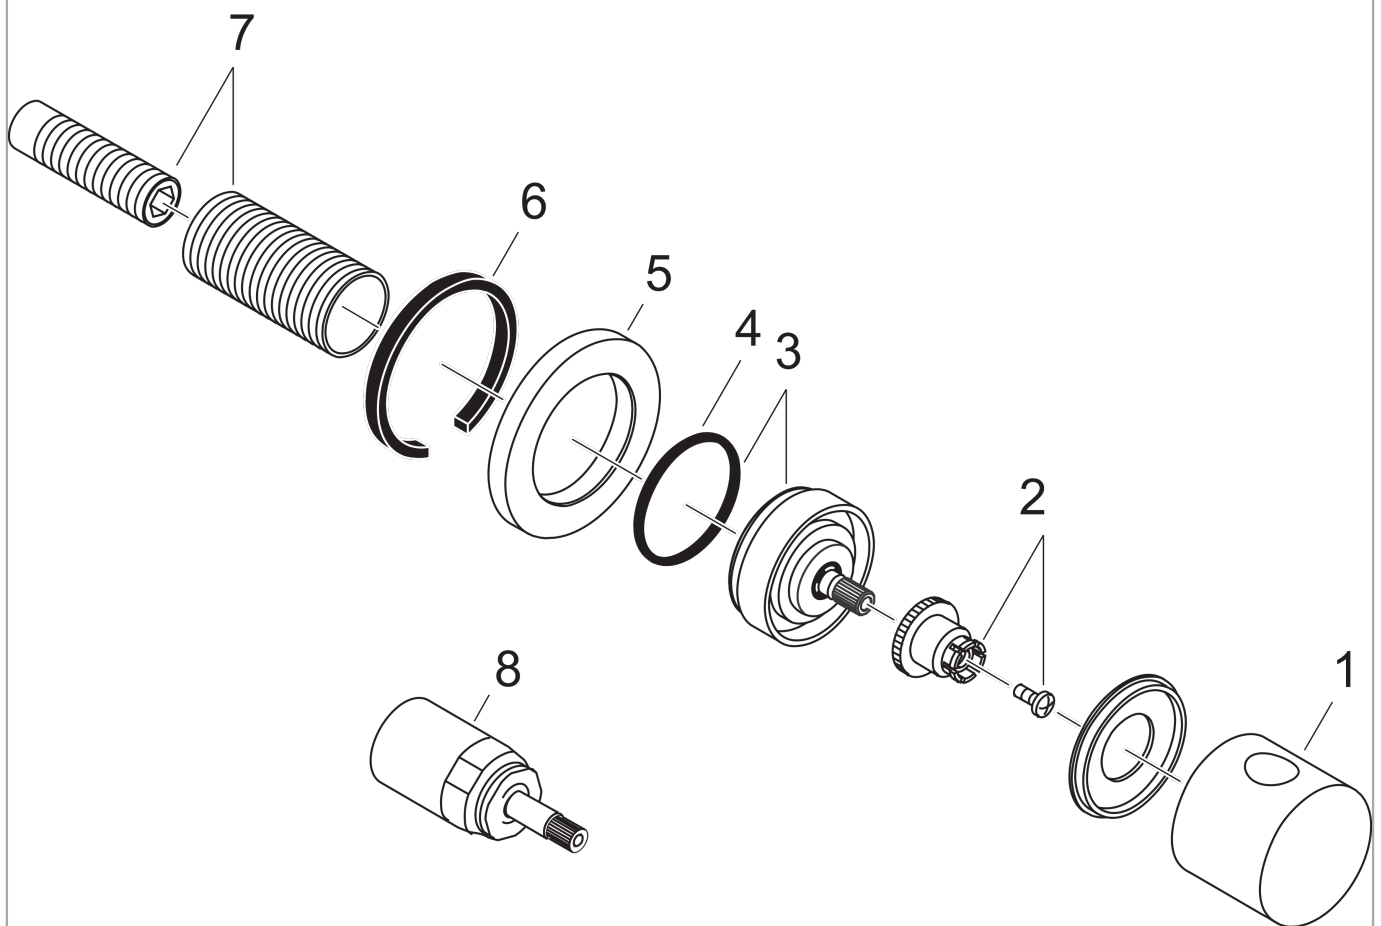

## Scale drawing

**Shut-off valve S for concealed installation**  
 Surfaces: **Chrome** Article Number: **15972000**

**Exploded Drawing**

Year of production: >04/05

## Shut-off valve S for concealed installation

Surfaces: **Chrome** Article Number: **15972000**

### Spare part list

Year of production: >04/05

Pos.	Description	Article Number	Price	PU
1	handle	38092000	€ 86,16	1
2	handle fixing set	94184000	€ 5,24	1
3	nut	97265000	€ 86,16	1
4	O-ring 40x2,5	98399000	€ 3,21	1
5	escutcheon	96498000	€ 70,57	1
6	seal	97530000	€ 5,24	1
7	fixing set	96392000	€ 28,20	1
8	extension 25 mm	96370000	-	1
a	concealed items DN20 (¾")	15970180	-	1
b	concealed items ½"	15973180	-	1
c	concealed items ½"	15974180	-	1