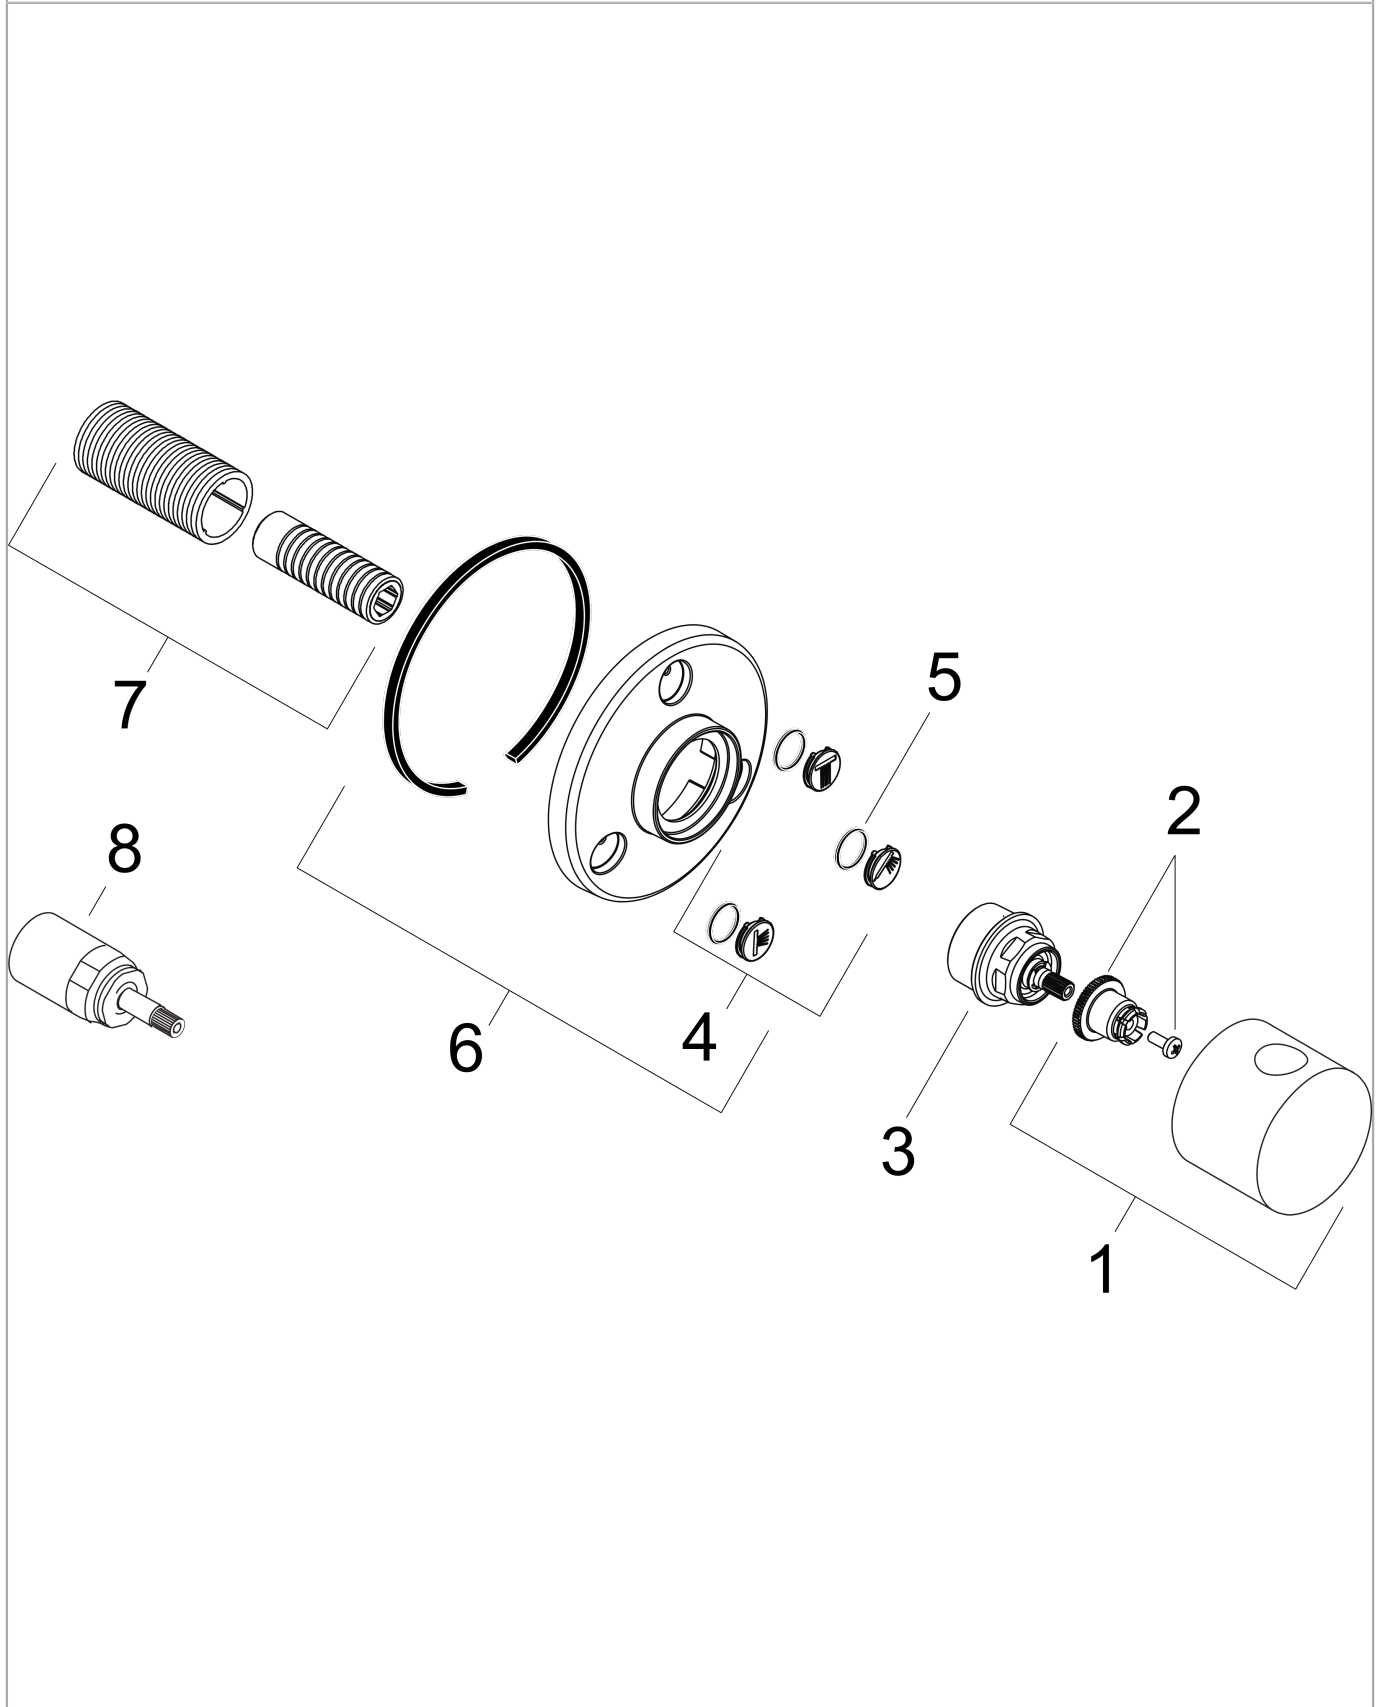

Shut-off/ diverter valve S Trio/ Quattro for concealed installation

Surfaces: **Chrome** Article Number: **15932000**

Description

product features

- 3 functions

Product image

Scale drawing

Shut-off/ diverter valve S Trio/ Quattro for concealed installation

Surfaces: **Chrome** Article Number: **15932000**

Exploded Drawing

Year of production: >11/09

Shut-off/ diverter valve S Trio/ Quattro for concealed installation

Surfaces: **Chrome** Article Number: **15932000**

Spare part list

Year of production: >11/09

Pos.	Description	Article Number	Price	PU
1	handle	38993000	€ 44,63	1
2	handle fixing set	94184000	€ 5,24	1
3	nut	98677000	€ 28,20	1
4	set of symbols	95238000	€ 22,37	1
5	O-ring 13x2	98128000	€ 3,21	1
6	escutcheon	95563000	€ 70,57	1
7	fixing set	96392000	€ 28,20	1
8	extension 25 mm	96370000	-	1
a	concealed item	15930180	-	1
b	concealed item	15981180	-	1