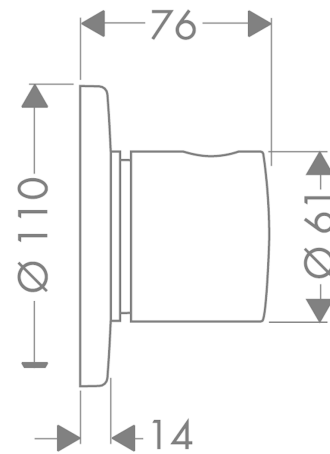

Shut-off/ diverter valve S Trio/ Quattro for concealed installation

Surfaces: **Chrome** Article Number: **15932000**

Description

product features

- 3 functions

Product image

Scale drawing

Shut-off/ diverter valve S Trio/ Quattro for concealed installation

Surfaces: **Chrome** Article Number: **15932000**

Exploded Drawing

Year of production: >11/09

Shut-off/ diverter valve S Trio/ Quattro for concealed installation

Surfaces: **Chrome** Article Number: **15932000**

Spare part list

Year of production: >11/09

Pos.	Description	Article Number	Price	PU
1	handle	38993000	€ 44,63	1
2	handle fixing set	94184000	€ 5,24	1
3	nut	98677000	€ 28,20	1
4	set of symbols	95238000	€ 22,37	1
5	O-ring 13x2	98128000	€ 3,21	1
6	escutcheon	95563000	€ 70,57	1
7	fixing set	96392000	€ 28,20	1
8	extension 25 mm	96370000	-	1
a	concealed item	15930180	-	1
b	concealed item	15981180	-	1