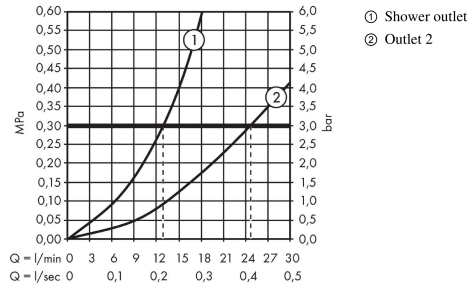

### Scale drawing

**ShowerTablet**

**Thermostat 600 universal for exposed installation for 2 functions**

Surfaces: **Chrome** Article Number: **13108000**

**Flowchart**

**ShowerTablet****Thermostat 600 universal for exposed installation for 2 functions**Surfaces: **Chrome** Article Number: **13108000****Spare part list**Year of production: **10/17 - 12/20**