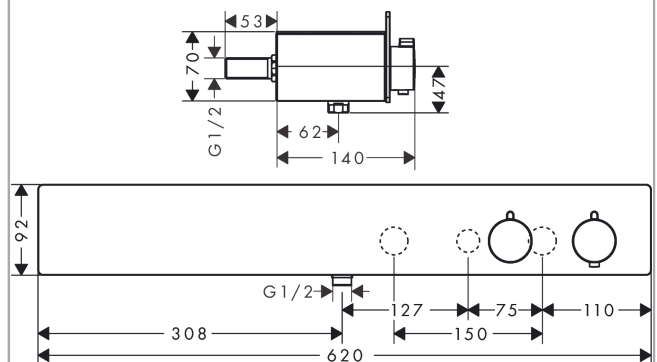

Scale drawing