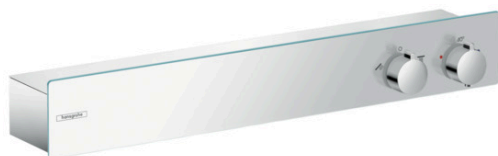

ShowerTablet

Thermostat 600 universal for exposed installation for 2 functions

Surfaces: **Chrome** Article Number: **13108000**

Description

product features

- 2 functions
- volume control and diverter for 2 outlets
- CoolContact thermostat: Prevents the housing from heating up, making showering even safer
- maximum flow rate at 3 bar: 25 l/min
- flow rate upper outlet: 25 l/min
- thermostat cartridge, shut-off/ diverter valve
- safety lock at 40 °C
- temperature limitation adjustable
- with isolated water conduction
- non-return valve
- with silencer
- material handles: metal
- shelf finish: aluminium anodized
- material cover: safety glass
- surface of the cover at color variant -000 = mirror glass, at color variant -400 = white glass
- control of an external shower or bath tub filler via concealed connection G ½ possible
- connection type: G ½
- centre distance: 150 mm
- connection dimension: DN15
- dirt filter included

Technology

Design awards

Product image