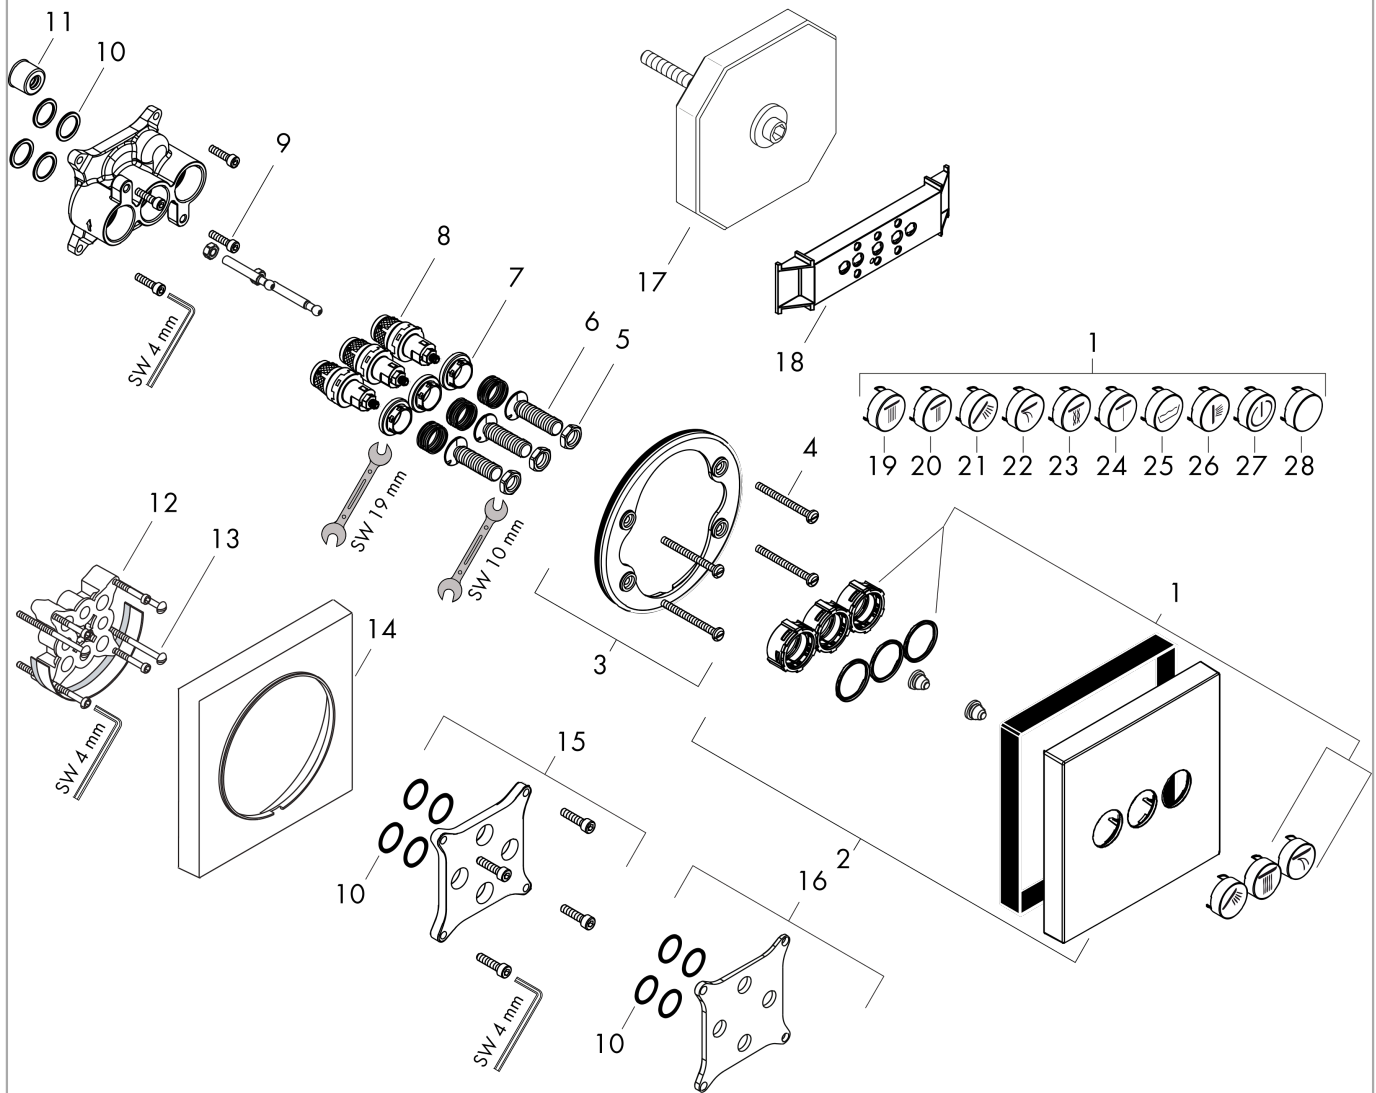

ShowerSelect
Valve for concealed installation for 3 functions
 Surfaces: **Chrome** Article Number: **15764000**

Description

product features

- 3 functions
- simultaneous use of several outlets
- maximum flow rate at 3 bar: 30 l/min
- flow rate upper outlet: 26 l/min
- Flow rate left and right: 29 l/min
- flow rate by simultaneous use of all outlets: 30 l/min
- Start/stop valve to operate the functions
- connection type: basic set
- valve is delivered with buttons Rain large, Rain small and hand shower

Technology

Design awards

reddot winner 2021

Product image

Scale drawing

Flowchart

ShowerSelect
Valve for concealed installation for 3 functions
 Surfaces: **Chrome** Article Number: **15764000**

Installation examples

ShowerSelect
Valve for concealed installation for 3 functions
 Surfaces: **Chrome** Article Number: **15764000**

Exploded Drawing

Year of production: >05/18

ShowerSelect**Valve for concealed installation for 3 functions**Surfaces: **Chrome** Article Number: **15764000****Spare part list**