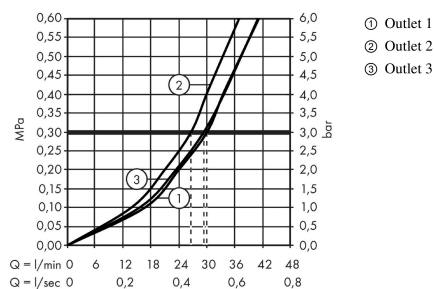

ShowerSelect
Valve for concealed installation for 3 functions
 Surfaces: **Chrome** Article Number: **15764000**

Description

product features

- 3 functions
- simultaneous use of several outlets
- maximum flow rate at 3 bar: 30 l/min
- flow rate upper outlet: 26 l/min
- Flow rate left and right: 29 l/min
- flow rate by simultaneous use of all outlets: 30 l/min
- Start/stop valve to operate the functions
- connection type: basic set
- valve is delivered with buttons Rain large, Rain small and hand shower

Technology

Design awards

reddot winner 2021

Product image

Scale drawing

Flowchart

ShowerSelect
Valve for concealed installation for 3 functions
 Surfaces: **Chrome** Article Number: **15764000**

Installation examples