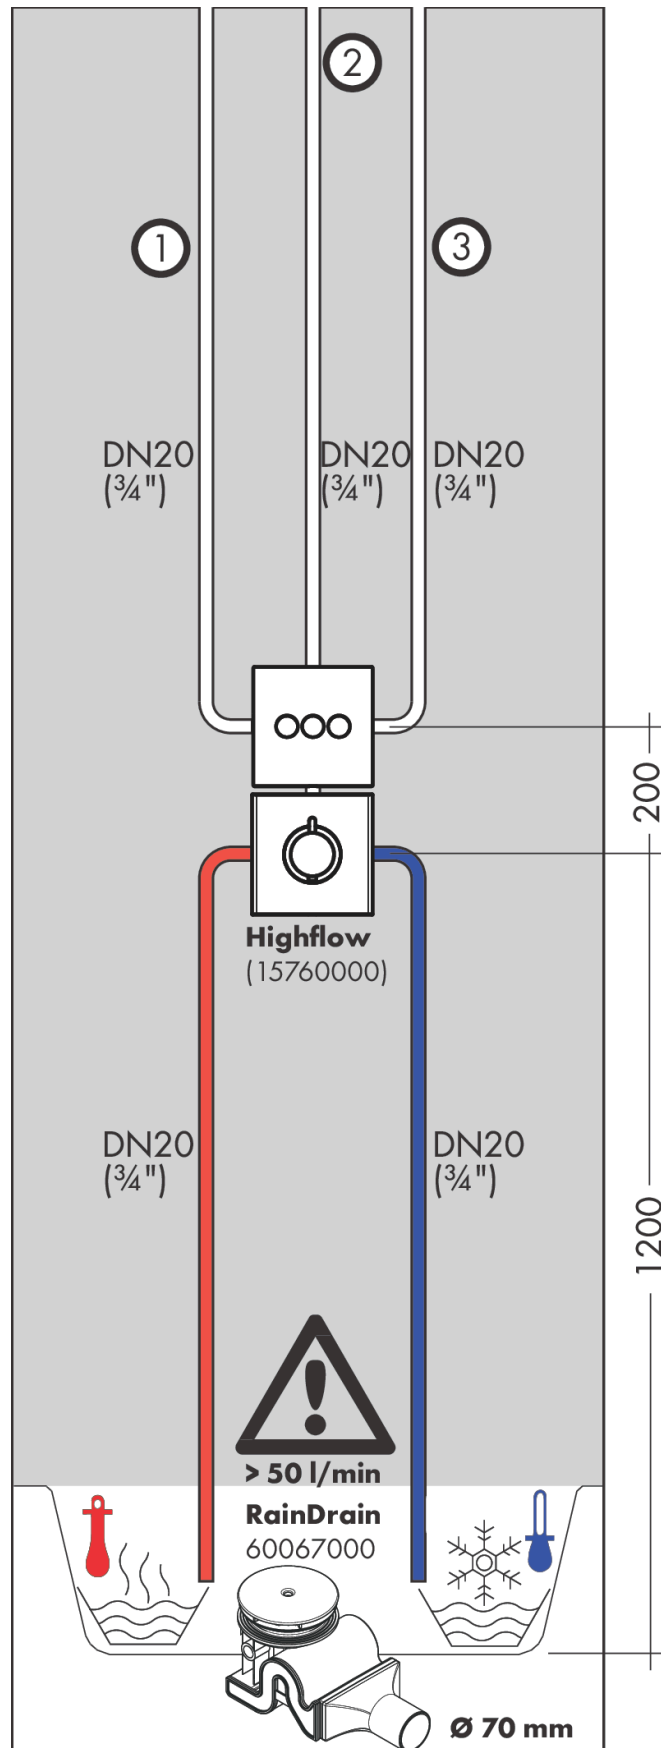

ShowerSelect
Valve for concealed installation for 3 functions
 Surfaces: **Chrome** Article Number: **15764000**

Description

product features

- 3 functions
- simultaneous use of several outlets
- maximum flow rate at 3 bar: 30 l/min
- flow rate upper outlet: 26 l/min
- Flow rate left and right: 29 l/min
- flow rate by simultaneous use of all outlets: 30 l/min
- Start/stop valve to operate the functions
- connection type: basic set
- valve is delivered with buttons Rain large, Rain small and hand shower

Technology

Design awards

reddot winner 2021

Product image

Scale drawing

Flowchart

ShowerSelect
Valve for concealed installation for 3 functions
 Surfaces: **Chrome** Article Number: **15764000**

Installation examples

ShowerSelect
Valve for concealed installation for 3 functions
 Surfaces: **Chrome** Article Number: **15764000**

Exploded Drawing

Year of production: >05/18

ShowerSelect**Valve for concealed installation for 3 functions**Surfaces: **Chrome** Article Number: **15764000****Spare part list**