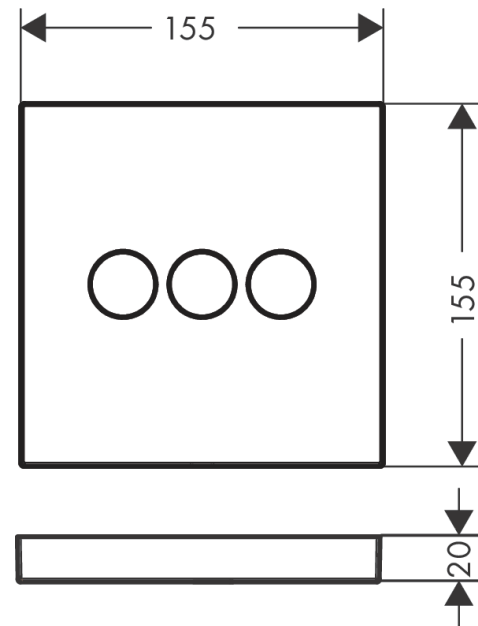

ShowerSelect
Valve for concealed installation for 3 functions
 Surfaces: **Chrome** Article Number: **15764000**

Description

product features

- 3 functions
- simultaneous use of several outlets
- maximum flow rate at 3 bar: 30 l/min
- flow rate upper outlet: 26 l/min
- Flow rate left and right: 29 l/min
- flow rate by simultaneous use of all outlets: 30 l/min
- Start/stop valve to operate the functions
- connection type: basic set
- valve is delivered with buttons Rain large, Rain small and hand shower

Technology

Design awards

reddot winner 2021

Product image

Scale drawing

Flowchart

ShowerSelect
Valve for concealed installation for 3 functions
 Surfaces: **Chrome** Article Number: **15764000**

Installation examples

ShowerSelect
Valve for concealed installation for 3 functions
 Surfaces: **Chrome** Article Number: **15764000**

Exploded Drawing

Year of production: >05/18

ShowerSelect**Valve for concealed installation for 3 functions**Surfaces: **Chrome** Article Number: **15764000****Spare part list**