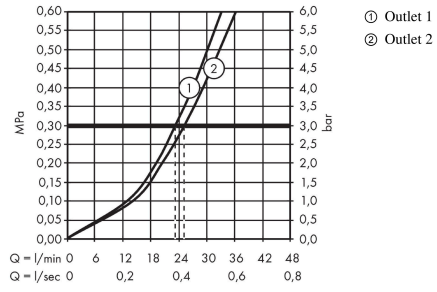

### Product image

**ShowerSelect**

**Thermostat for concealed installation for 2 functions**

Surfaces: **Chrome** Article Number: **15763000**

**Flowchart**

**ShowerSelect**  
**Thermostat for concealed installation for 2 functions**  
 Surfaces: **Chrome** Article Number: **15763000**