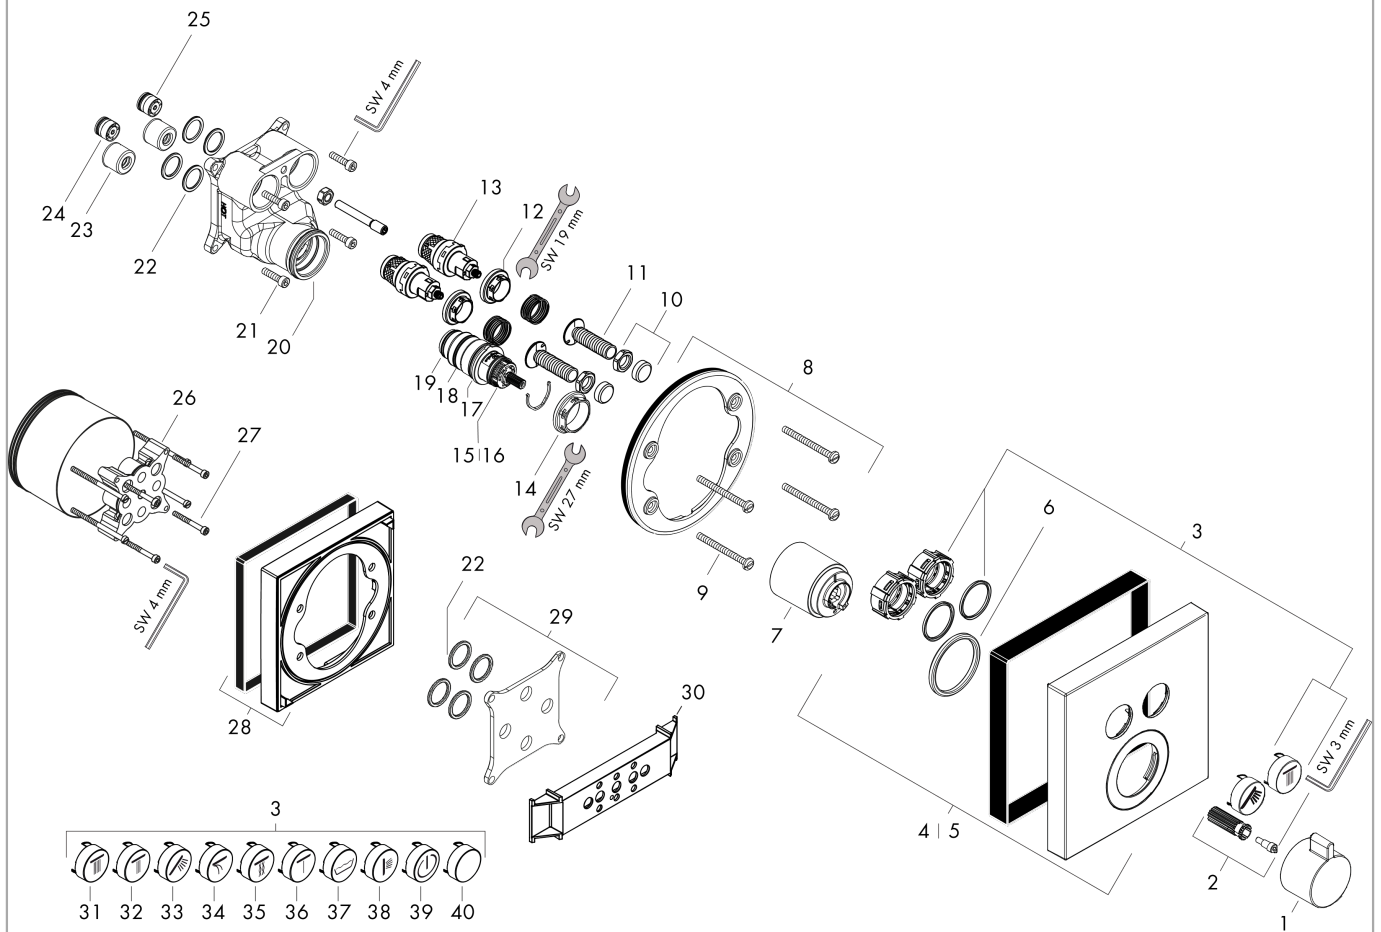

ShowerSelect
Thermostat for concealed installation for 2 functions
Surfaces: **Chrome** Article Number: **15763000**

Exploded Drawing

Year of production: >02/18

ShowerSelect
Thermostat for concealed installation for 2 functions
Surfaces: **Chrome** Article Number: **15763000**

Spare part list

Year of production: >02/18

Pos.	Description	Article Number	Price	PU
1	handle for thermostat	92215000	€ 57,12	1
2	handle fixing set	95843000	€ 8,45	1
3	set of symbols	92218000	€ 70,57	1
4	escutcheon 155 / 155 mm	92217000	€ 100,44	1
5	escutcheon for exchanged connections	92393000	€ 86,16	1
6	O-ring 44x4	98471000	€ 8,45	1
7	sleeve	92216000	€ 28,20	1
8	holder for escutcheon	98793000	€ 35,94	1
9	set of fixing screws	96454000	€ 8,45	1
10	nut and flange	92696000	€ 13,92	1
11	Select-adapter	92219000	€ 5,24	1
12	nut	98368000	€ 11,31	1
13	shut off unit	95758000	€ 100,44	1
14	nut	98913000	€ 18,33	1
15	thermostat cartridge	98282000	€ 100,44	1
16	cartridge for exchanged connections	92373000	€ 249,90	1
17	O-ring 25x2,5	92146000	€ 13,92	1
18	O-ring 25x1,5	98146000	€ 3,21	1
19	O-ring 20x1,5	98197000	€ 3,21	1
20	O-ring 36x2	98156000	€ 3,21	1
21	set of screws	96525000	€ 8,45	1
22	O-ring 16x2	98133000	€ 3,21	1
23	noise reduction	94073000	€ 22,37	1
24	non return valve (pressure-resistant up to 2 MPa)	92594000	€ 13,92	1
25	non return valve	97980000	€ 28,20	1
26	extension 25 mm	13595000	-	1
27	set of fixing screws	97747000	€ 3,21	1
28	extension 22 mm	13593000	€ 59,62	1
29	compensation set 1°	95521000	€ 162,08	1
30	fit-up aid	92540000	-	1
31	symbol head shower Rain large	93571880	€ 8,45	1
32	symbol head shower Rain small	93572880	€ 8,45	1
33	symbol handshower	93573880	€ 8,45	1
34	symbol Flood jet	93574880	€ 8,45	1
35	symbol Whirl	93575880	€ 8,45	1
36	symbol Mono	93576880	€ 8,45	1
37	symbol tub	93577880	€ 8,45	1
38	symbol body shower	93578880	€ 8,45	1
39	symbol ON/OFF	93579880	€ 8,45	1
40	pushbutton	93955880	€ 18,33	1
a	concealed item	01800180	-	1