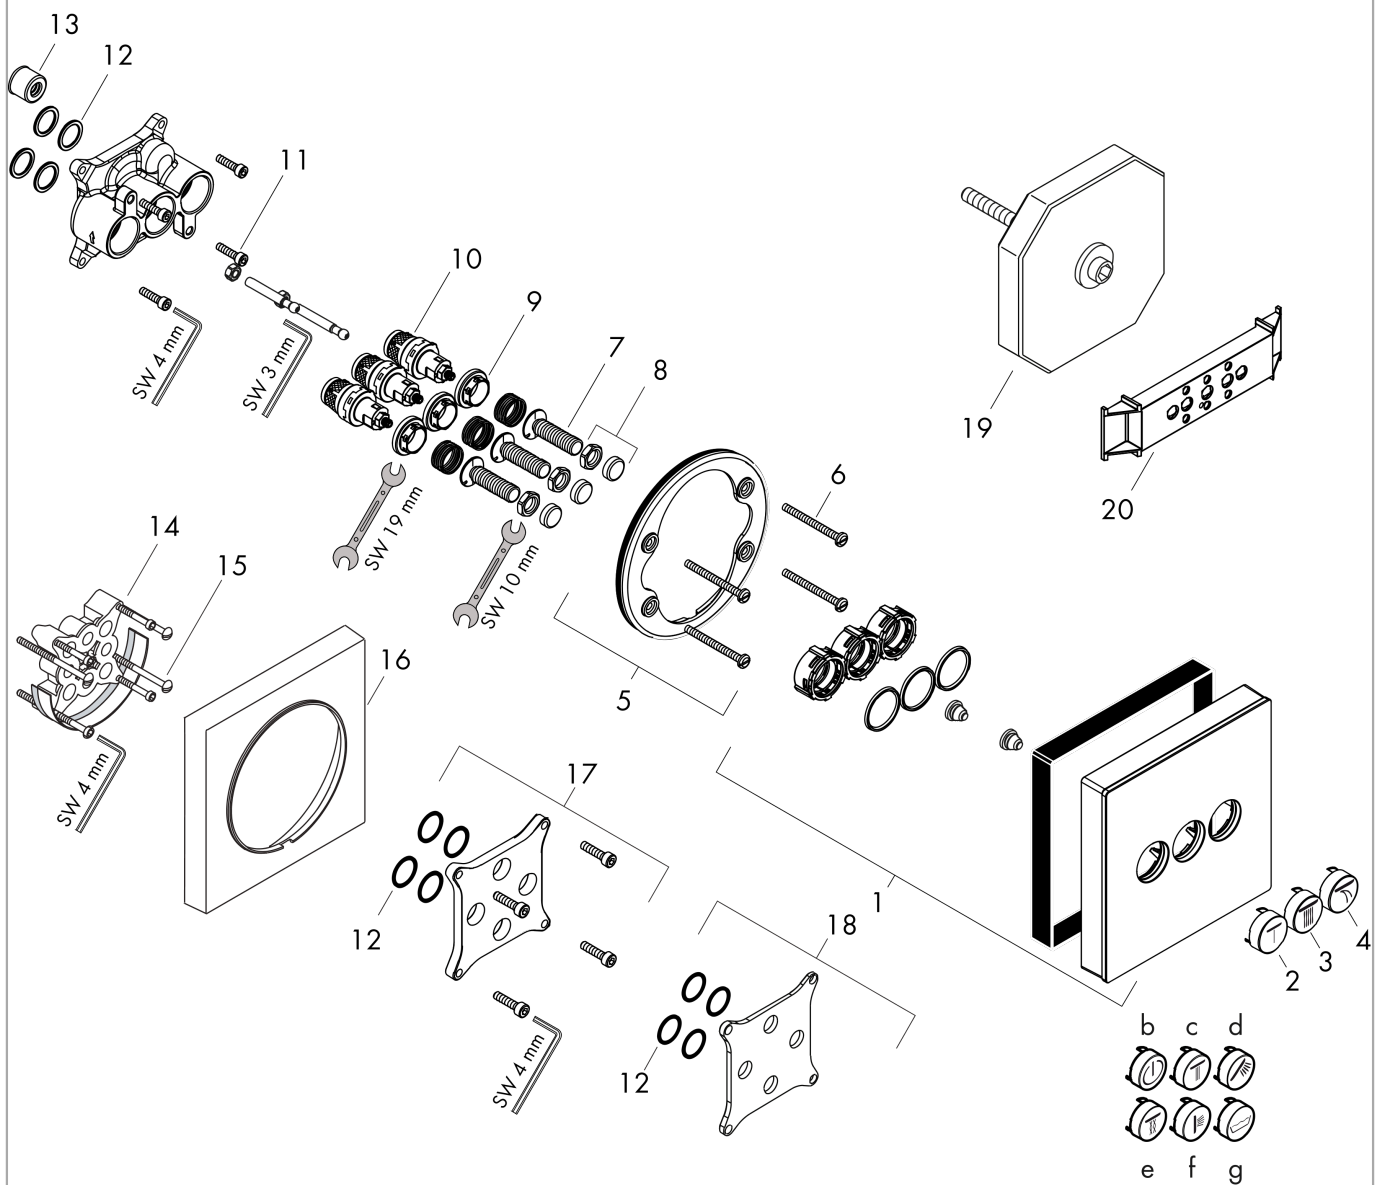

#### Scale drawing

#### Flowchart

**ShowerSelect Glass**  
**Valve for concealed installation for 3 functions**  
 Surfaces: **White/Chrome** Article Number: **15736400**

Installation examples

**ShowerSelect Glass**

**Valve for concealed installation for 3 functions**

Surfaces: **White/Chrome** Article Number: **15736400**

**Exploded Drawing**

Year of production: >07/15