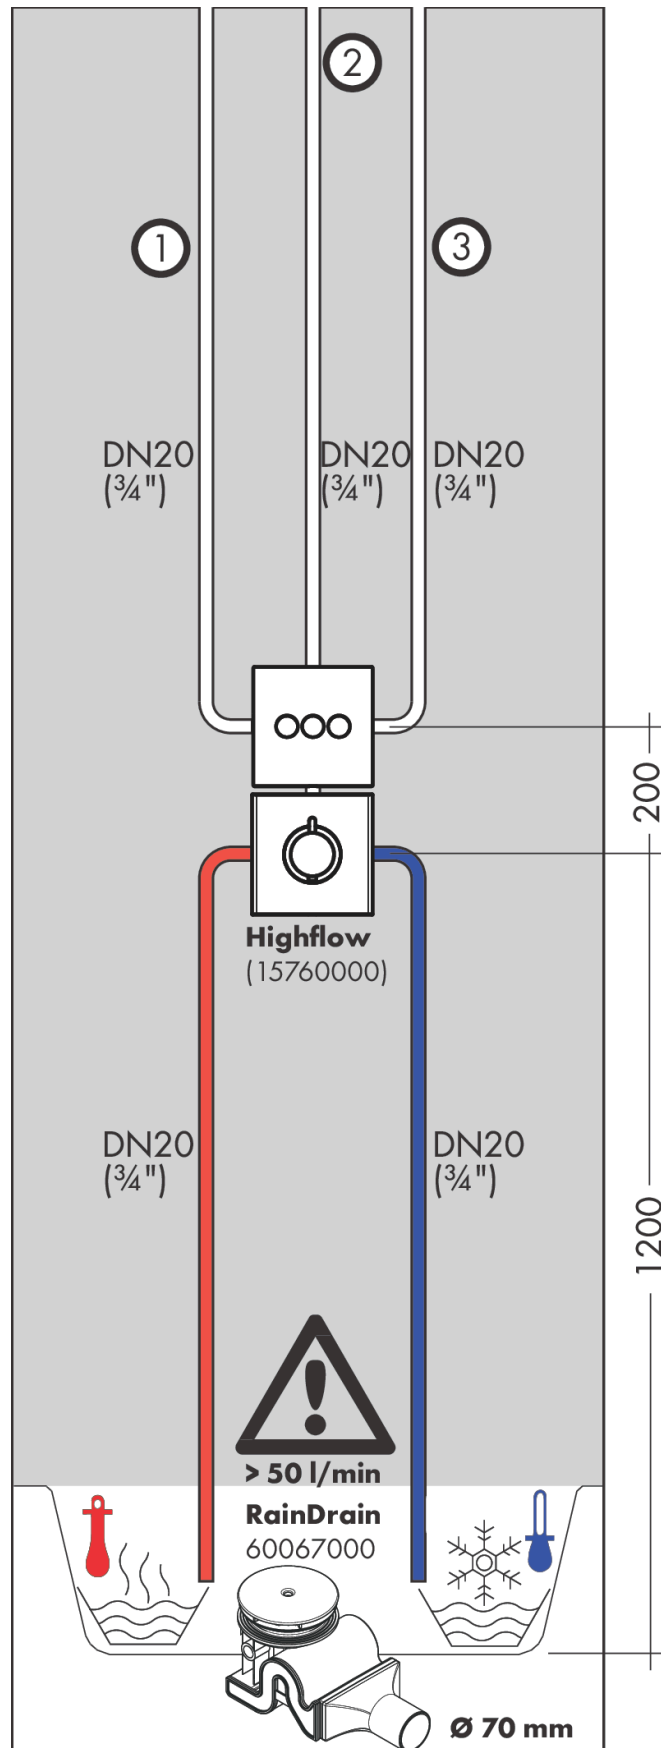

##### product features

- 3 functions
- simultaneous use of several outlets
- maximum flow rate at 3 bar: 30 l/min
- flow rate upper outlet: 26 l/min
- Flow rate left and right: 29 l/min
- flow rate by simultaneous use of all outlets: 44 l/min
- Start/stop valve to operate the functions
- connection type: basic set
- Valve is delivered with buttons Waterfall, Rain large, Mono

#### Scale drawing

#### Flowchart

**ShowerSelect Glass**  
**Valve for concealed installation for 3 functions**  
 Surfaces: **White/Chrome** Article Number: **15736400**

Installation examples

**ShowerSelect Glass**

**Valve for concealed installation for 3 functions**

Surfaces: **White/Chrome** Article Number: **15736400**

**Exploded Drawing**

Year of production: >07/15