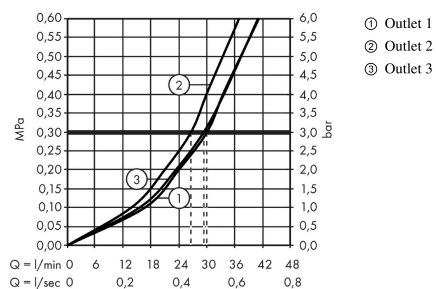

ShowerSelect Glass

Valve for concealed installation for 3 functions

Surfaces: **White/Chrome** Article Number: **15736400**

Description

product features

- 3 functions
- simultaneous use of several outlets
- maximum flow rate at 3 bar: 30 l/min
- flow rate upper outlet: 26 l/min
- Flow rate left and right: 29 l/min
- flow rate by simultaneous use of all outlets: 44 l/min
- Start/stop valve to operate the functions
- connection type: basic set
- Valve is delivered with buttons Waterfall, Rain large, Mono

Technology

Product image

Scale drawing

Flowchart