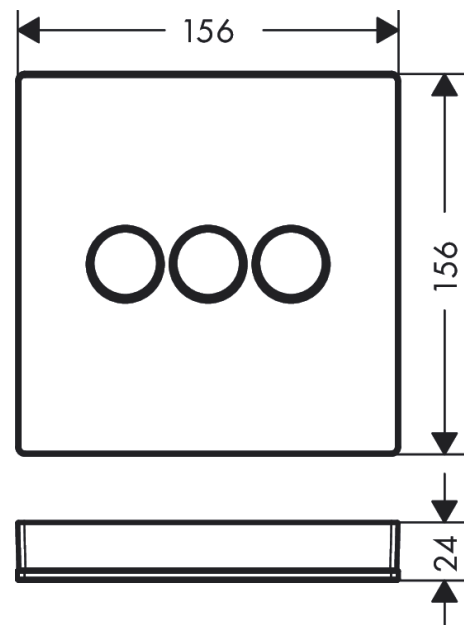

##### product features

- 3 functions
- simultaneous use of several outlets
- maximum flow rate at 3 bar: 30 l/min
- flow rate upper outlet: 26 l/min
- Flow rate left and right: 29 l/min
- flow rate by simultaneous use of all outlets: 44 l/min
- Start/stop valve to operate the functions
- connection type: basic set
- Valve is delivered with buttons Waterfall, Rain large, Mono

#### Scale drawing

Surfaces: **White/Chrome** Article Number: **15736400**

**Exploded Drawing**

Year of production: >07/15