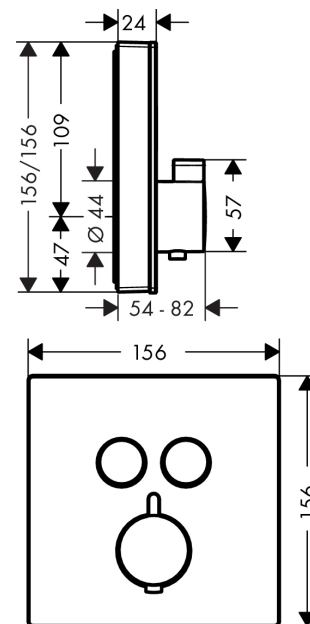

**ShowerSelect Glass****Thermostat for concealed installation for 2 functions**Surfaces: **White/Chrome** Article Number: **15738400****Description****product features**

- 2 functions
- Select push-button on/off control for 2 outlets
- simultaneous use of several outlets
- maximum flow rate at 3 bar: 29,7 l/min
- flow rate upper outlet: 25 l/min
- flow rate lower outlet: 23 l/min
- flow rate by simultaneous use of all outlets: 29,7 l/min
- thermostat cartridge, Start/stop valve to operate the functions
- safety lock at 40 °C
- temperature limitation adjustable
- connection type: basic set
- min. operating pressure: 1 bar
- max. operating pressure: 10 bar
- Thermostat is delivered with buttons hand shower and Rain large

**Technology****Certificates****Product image****Scale drawing**

**ShowerSelect Glass**  
**Thermostat for concealed installation for 2 functions**  
 Surfaces: **White/Chrome** Article Number: **15738400**

**Flowchart**

**ShowerSelect Glass**  
**Thermostat for concealed installation for 2 functions**  
 Surfaces: **White/Chrome** Article Number: **15738400**

**Exploded Drawing**

Year of production: >07/15