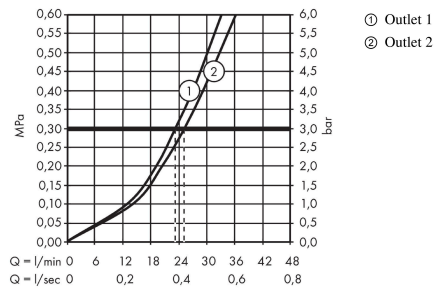

ShowerSelect Glass
Thermostat for concealed installation for 2 functions
Surfaces: **White/Chrome** Article Number: **15738400**

Flowchart