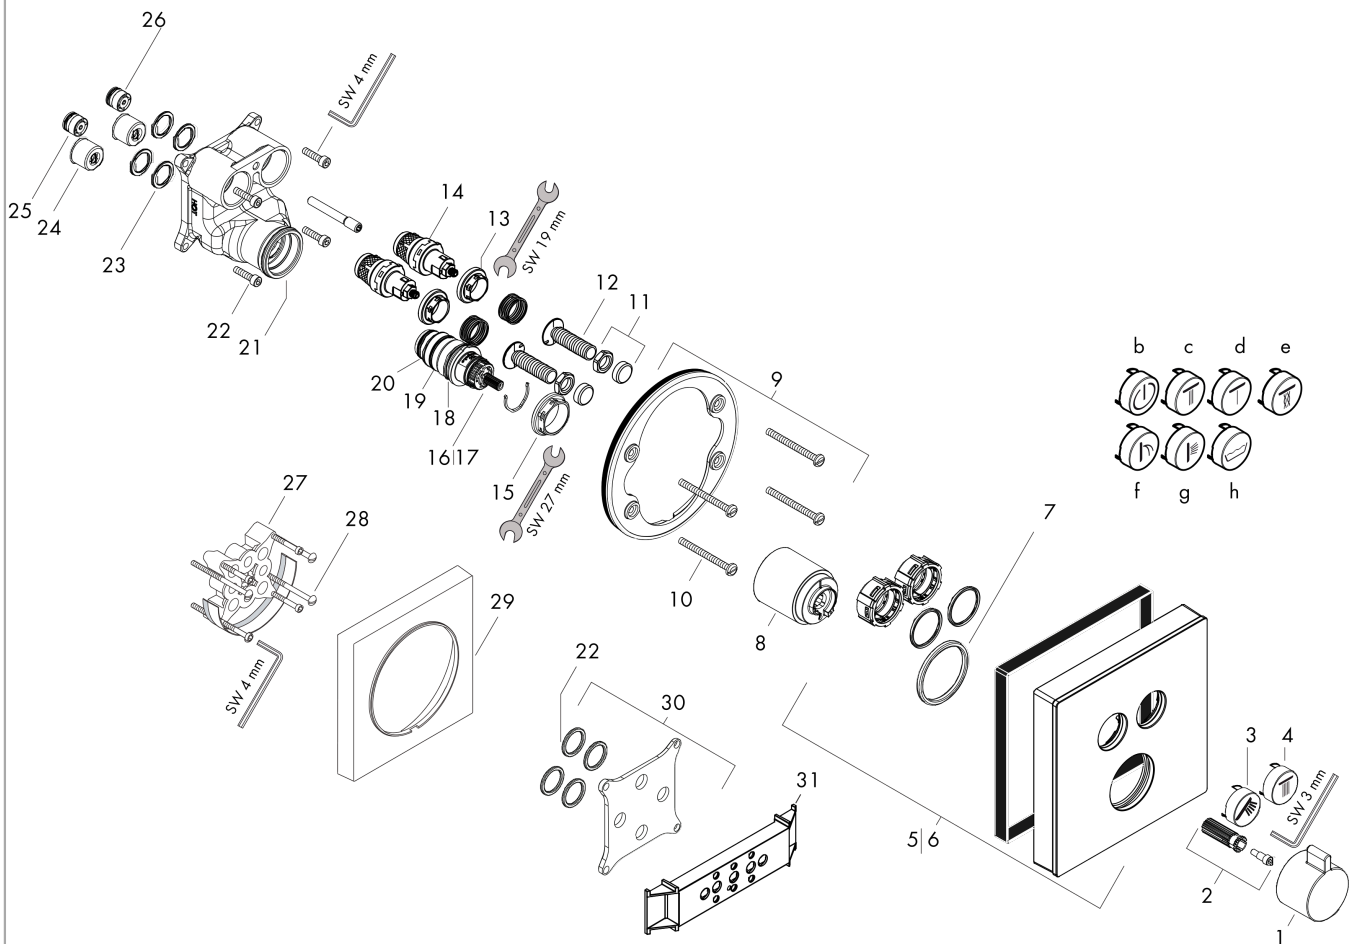

ShowerSelect Glass
Thermostat for concealed installation for 2 functions
Surfaces: **White/Chrome** Article Number: **15738400**

Exploded Drawing

Year of production: >07/15

ShowerSelect Glass
Thermostat for concealed installation for 2 functions
Surfaces: **White/Chrome** Article Number: **15738400**

Spare part list

Year of production: >07/15

Pos.	Description	Article Number	Price	PU
1	handle for thermostat	92215000	€ 57,12	1
2	handle fixing set	95843000	€ 8,45	1
3	symbol handshower	92573450	€ 32,13	1
4	symbol head shower Rain large	92571450	€ 32,13	1
5	escutcheon 155 / 155 mm	92623400	€ 203,97	1
6	escutcheon for exchanged connections	92843400	€ 162,08	1
7	O-ring 44x4	98471000	€ 8,45	1
8	sleeve	92216000	€ 28,20	1
9	holder for escutcheon	98793000	€ 35,94	1
10	set of fixing screws	96454000	€ 8,45	1
11	nut and flange	92696000	€ 13,92	1
12	Select-adapter	92219000	€ 5,24	1
13	nut	98368000	€ 11,31	1
14	shut off unit	95758000	€ 100,44	1
15	nut	98913000	€ 18,33	1
16	thermostat cartridge	98282000	€ 100,44	1
17	cartridge for exchanged connections	92373000	€ 249,90	1
18	O-ring 25x2,5	92146000	€ 13,92	1
19	O-ring 25x1,5	98146000	€ 3,21	1
20	O-ring 20x1,5	98197000	€ 3,21	1
21	O-ring 36x2	98156000	€ 3,21	1
22	set of screws	96525000	€ 8,45	1
23	O-ring 16x2	98133000	€ 3,21	1
24	noise reduction	94073000	€ 22,37	1
25	non return valve (pressure-resistant up to 2 MPa)	92594000	€ 13,92	1
26	non return valve	97980000	€ 28,20	1
27	extension 25 mm	13595000	-	1
28	set of fixing screws	97747000	€ 3,21	1
29	extension 22 mm	13604000	-	1
30	compensation set 1°	95521000	€ 162,08	1
31	fit-up aid	92540000	-	1
a	concealed item	01800180	-	1
b	symbol ON/OFF	92579450	€ 32,13	1
c	symbol head shower Rain small	92572450	€ 32,13	1
d	symbol Mono	92576450	€ 32,13	1
e	symbol Whirl	92575450	€ 32,13	1
f	symbol Flood jet	92574450	€ 32,13	1
g	symbol body shower	92578450	€ 32,13	1
h	symbol tub	92577450	€ 32,13	1
i	Grease	90920000	€ 13,92	1
j	shut off unit (special)	92361000	€ 100,44	1