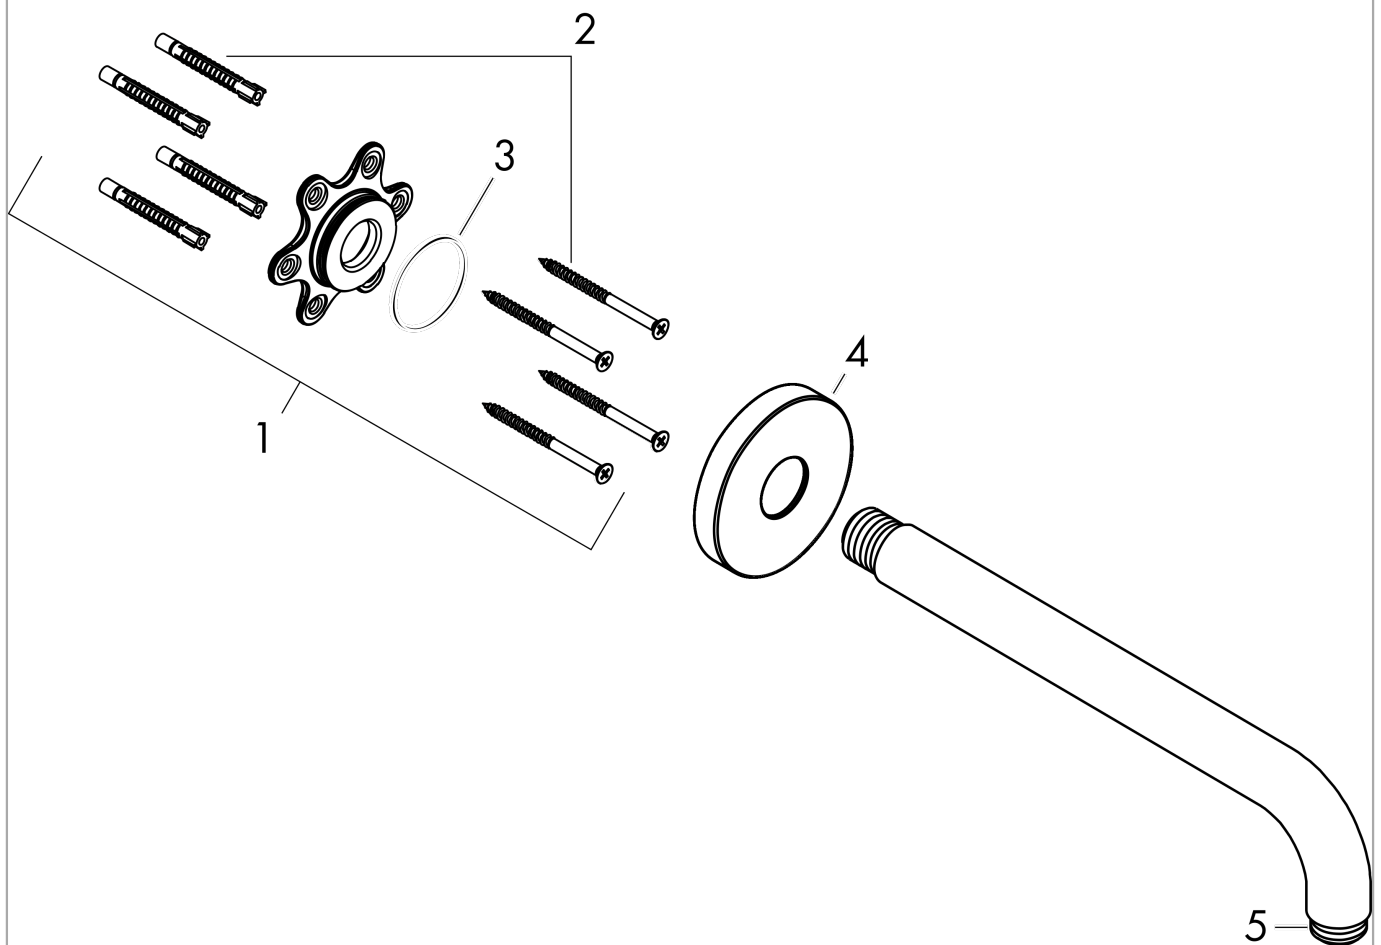

Shower arm 38.9 cm

Surfaces: **Chrome** Article Number: **27413000**

Description

product features

- length: 389 mm
- installation type: exposed installation
- material: brass
- version: 90° angle
- connection type: G 1/2

Design awards

Product image

Scale drawing

Shower arm 38.9 cm

Surfaces: **Chrome** Article Number: **27413000**

Exploded Drawing

Year of production: >12/20

Shower arm 38.9 cm

Surfaces: **Chrome** Article Number: **27413000**

Spare part list

Year of production: >12/20

Pos.	Description	Article Number	Price	PU
1	mounting kit	95208000	€ 57,12	1
2	mounting set	40916000	€ 5,24	1
3	O-ring 34x2	98383000	€ 5,24	1
4	escutcheon Ø 80 mm	98940000	€ 22,37	1
5	O-ring 16x2	98133000	€ 3,21	1