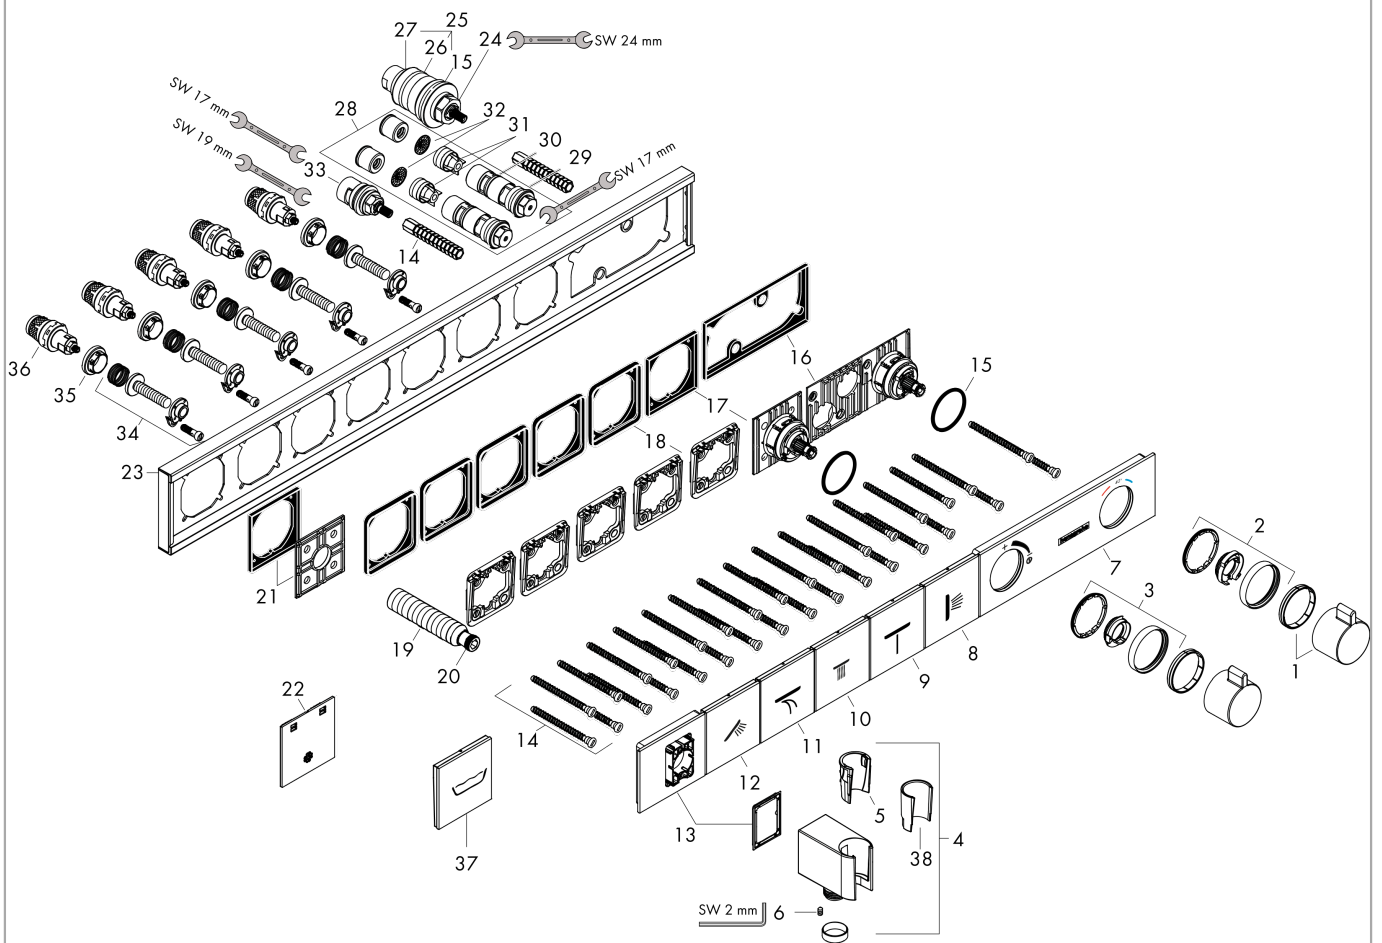

RainSelect

Thermostat for concealed installation for 5 functions with integrated shower holder

Surfaces: **White/Chrome** Article Number: **15358400**

Description

product features

- consists of: Thermostat, shower holder
- 5 functions
- depending on volume flow and installation situation approx. 50% flow rate reduction and integrated shut off function
- Select push-button on/off control for 5 outlets
- simultaneous use of several outlets
- maximum flow rate at 3 bar: 38 l/min
- flow rate per outlet: 26 l/min
- flow rate by simultaneous use of all outlets: 38 l/min
- thermostat cartridge, Start/stop valve to operate the functions
- safety lock at 40 °C
- temperature limitation adjustable
- non-return valve
- hose nut: for shower hoses with conical or cylindrical nut on both sides
- connection type: basic set
- min. operating pressure: 1 bar
- max. operating pressure: 10 bar
- Thermostat is delivered with buttons hand shower, Waterfall, Rain large, Mono, body shower

Technology

Design awards

Certificates

Product image

Scale drawing

RainSelect

Thermostat for concealed installation for 5 functions with integrated shower holder

Surfaces: **White/Chrome** Article Number: **15358400**

Installation examples

RainSelect
1531318X / 15358XXX

RainSelect

Thermostat for concealed installation for 5 functions with integrated shower holder

Surfaces: **White/Chrome** Article Number: **15358400**

Exploded Drawing

Year of production: >10/17

RainSelect**Thermostat for concealed installation for 5 functions with integrated shower holder**Surfaces: **White/Chrome** Article Number: **15358400****Spare part list**

Year of production: >10/17