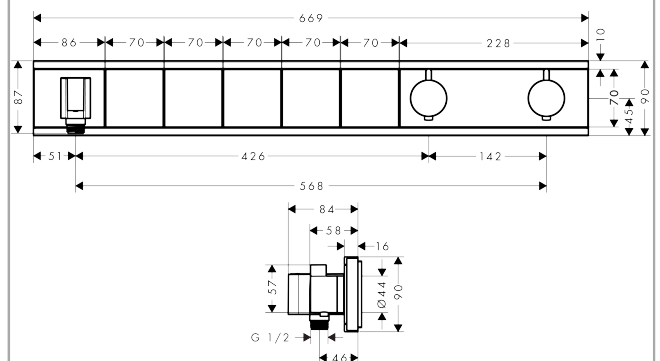

RainSelect

Thermostat for concealed installation for 5 functions with integrated shower holder

Surfaces: **White/Chrome** Article Number: **15358400**

Description

product features

- consists of: Thermostat, shower holder
- 5 functions
- depending on volume flow and installation situation approx. 50% flow rate reduction and integrated shut off function
- Select push-button on/off control for 5 outlets
- simultaneous use of several outlets
- maximum flow rate at 3 bar: 38 l/min
- flow rate per outlet: 26 l/min
- flow rate by simultaneous use of all outlets: 38 l/min
- thermostat cartridge, Start/stop valve to operate the functions
- safety lock at 40 °C
- temperature limitation adjustable
- non-return valve
- hose nut: for shower hoses with conical or cylindrical nut on both sides
- connection type: basic set
- min. operating pressure: 1 bar
- max. operating pressure: 10 bar
- Thermostat is delivered with buttons hand shower, Waterfall, Rain large, Mono, body shower

Technology

Design awards

Certificates

Product image

Scale drawing

RainSelect

Thermostat for concealed installation for 5 functions with integrated shower holder

Surfaces: **White/Chrome** Article Number: **15358400**

Installation examples

RainSelect
1531318X / 15358XXX

RainSelect

Thermostat for concealed installation for 5 functions with integrated shower holder

Surfaces: **White/Chrome** Article Number: **15358400**

Exploded Drawing