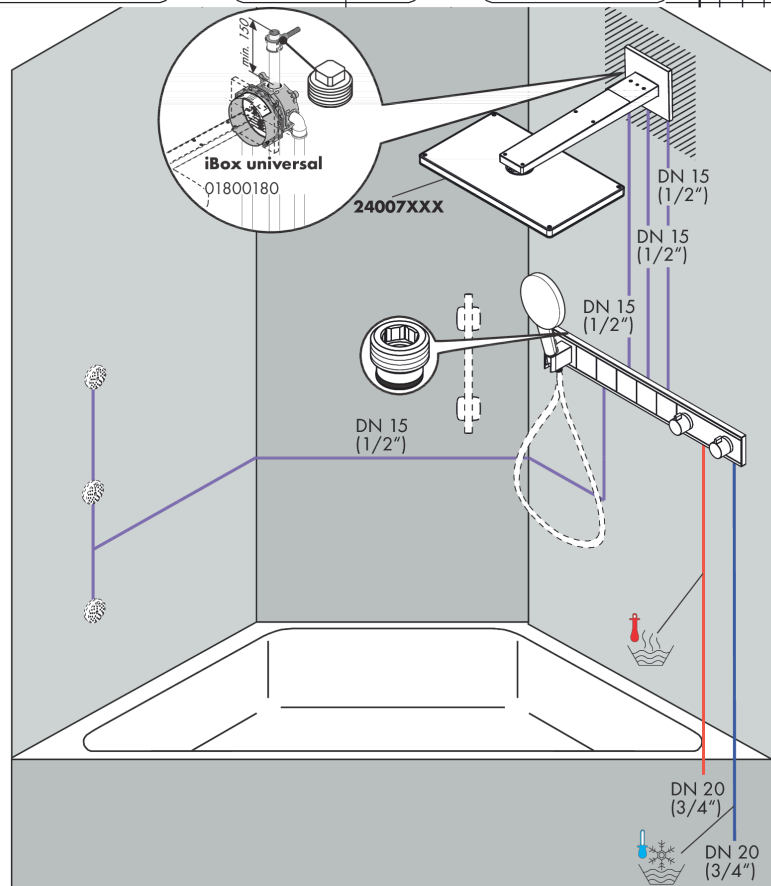

RainSelect

Thermostat for concealed installation for 5 functions with integrated shower holder

Surfaces: **White/Chrome** Article Number: **15358400**

Description

product features

- consists of: Thermostat, shower holder
- 5 functions
- depending on volume flow and installation situation approx. 50% flow rate reduction and integrated shut off function
- Select push-button on/off control for 5 outlets
- simultaneous use of several outlets
- maximum flow rate at 3 bar: 38 l/min
- flow rate per outlet: 26 l/min
- flow rate by simultaneous use of all outlets: 38 l/min
- thermostat cartridge, Start/stop valve to operate the functions
- safety lock at 40 °C
- temperature limitation adjustable
- non-return valve
- hose nut: for shower hoses with conical or cylindrical nut on both sides
- connection type: basic set
- min. operating pressure: 1 bar
- max. operating pressure: 10 bar
- Thermostat is delivered with buttons hand shower, Waterfall, Rain large, Mono, body shower

Technology

Design awards

Certificates

Product image

Scale drawing

RainSelect

Thermostat for concealed installation for 5 functions with integrated shower holder

Surfaces: **White/Chrome** Article Number: **15358400**

Installation examples

RainSelect
1531318X / 15358XXX

RainSelect

Thermostat for concealed installation for 5 functions with integrated shower holder

Surfaces: **White/Chrome** Article Number: **15358400**

Exploded Drawing

Year of production: >10/17

RainSelect**Thermostat for concealed installation for 5 functions with integrated shower holder**Surfaces: **White/Chrome** Article Number: **15358400****Spare part list**

Year of production: >10/17