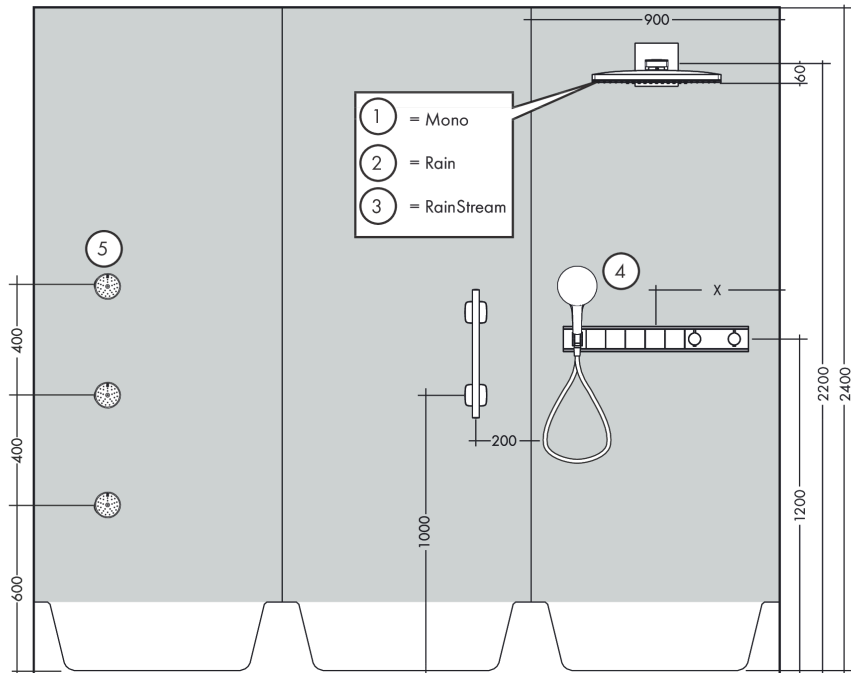

RainSelect

Thermostat for concealed installation for 5 functions with integrated shower holder

Surfaces: **White/Chrome** Article Number: **15358400**

Description

product features

- consists of: Thermostat, shower holder
- 5 functions
- depending on volume flow and installation situation approx. 50% flow rate reduction and integrated shut off function
- Select push-button on/off control for 5 outlets
- simultaneous use of several outlets
- maximum flow rate at 3 bar: 38 l/min
- flow rate per outlet: 26 l/min
- flow rate by simultaneous use of all outlets: 38 l/min
- thermostat cartridge, Start/stop valve to operate the functions
- safety lock at 40 °C
- temperature limitation adjustable
- non-return valve
- hose nut: for shower hoses with conical or cylindrical nut on both sides
- connection type: basic set
- min. operating pressure: 1 bar
- max. operating pressure: 10 bar
- Thermostat is delivered with buttons hand shower, Waterfall, Rain large, Mono, body shower

Technology

Design awards

Certificates

Product image

Scale drawing

RainSelect

Thermostat for concealed installation for 5 functions with integrated shower holder

Surfaces: **White/Chrome** Article Number: **15358400**

Installation examples

RainSelect
1531318X / 15358XXX

RainSelect

Thermostat for concealed installation for 5 functions with integrated shower holder

Surfaces: **White/Chrome** Article Number: **15358400**

Exploded Drawing

Year of production: >10/17

RainSelect**Thermostat for concealed installation for 5 functions with integrated shower holder**Surfaces: **White/Chrome** Article Number: **15358400****Spare part list**

Year of production: >10/17