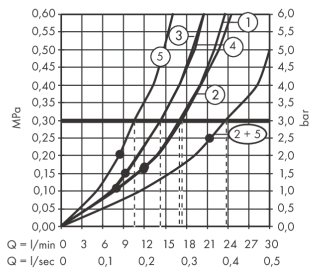

RainSelect

Thermostat for concealed installation for 5 functions with integrated shower holder

Surfaces: **White/Chrome** Article Number: **15358400**

Installation examples

RainSelect
1531318X / 15358XXX