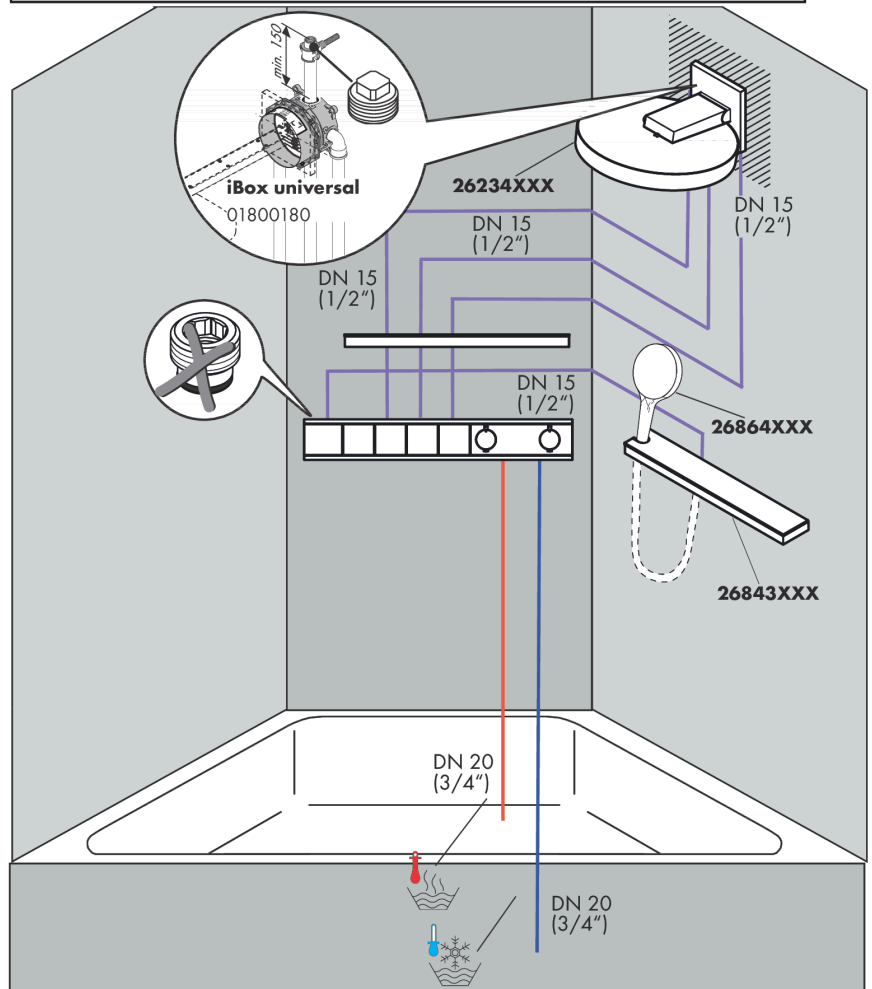

RainSelect

Thermostat for concealed installation for 4 functions

Surfaces: **Chrome** Article Number: **15382000**

15382000

Description

product features

- 4 functions
- depending on volume flow and installation situation approx. 50% flow rate reduction and integrated shut off function
- Select push-button on/off control for 4 outlets
- simultaneous use of several outlets
- maximum flow rate at 3 bar: 38 l/min
- flow rate per outlet: 26 l/min
- flow rate by simultaneous use of all outlets: 38 l/min
- thermostat cartridge, Start/stop valve to operate the functions
- safety lock at 40 °C
- temperature limitation adjustable
- non-return valve
- connection type: basic set
- min. operating pressure: 1 bar
- max. operating pressure: 10 bar
- Thermostat is delivered with buttons handshower, PowderRain, Waterfall, Rain large

Technology

Design awards

Certificates

Product image

Scale drawing

RainSelect
Thermostat for concealed installation for 4 functions
 Surfaces: **Chrome** Article Number: **15382000**

Installation examples

RainSelect
 1531218X / 15382XXX

RainSelect
Thermostat for concealed installation for 4 functions
 Surfaces: **Chrome** Article Number: **15382000**

Exploded Drawing

Year of production: >07/19

RainSelect

Thermostat for concealed installation for 4 functions