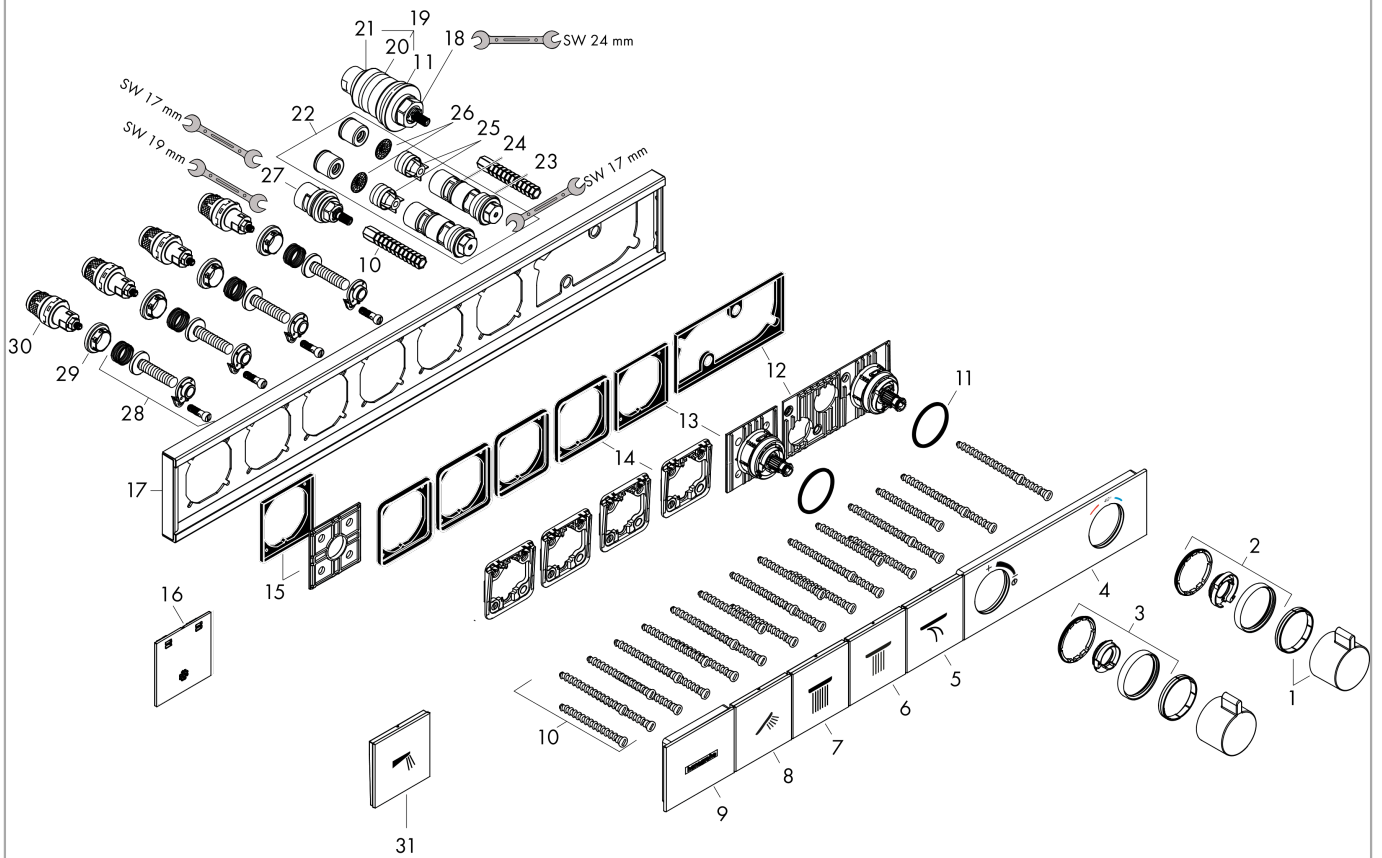

RainSelect

Thermostat for concealed installation for 4 functions

Surfaces: **Chrome** Article Number: **15382000**

15382000

Description

product features

- 4 functions
- depending on volume flow and installation situation approx. 50% flow rate reduction and integrated shut off function
- Select push-button on/off control for 4 outlets
- simultaneous use of several outlets
- maximum flow rate at 3 bar: 38 l/min
- flow rate per outlet: 26 l/min
- flow rate by simultaneous use of all outlets: 38 l/min
- thermostat cartridge, Start/stop valve to operate the functions
- safety lock at 40 °C
- temperature limitation adjustable
- non-return valve
- connection type: basic set
- min. operating pressure: 1 bar
- max. operating pressure: 10 bar
- Thermostat is delivered with buttons handshower, PowderRain, Waterfall, Rain large

Technology

Design awards

Certificates

Product image

Scale drawing

RainSelect
Thermostat for concealed installation for 4 functions
 Surfaces: **Chrome** Article Number: **15382000**

Installation examples

RainSelect
 1531218X / 15382XXX

RainSelect
Thermostat for concealed installation for 4 functions
 Surfaces: **Chrome** Article Number: **15382000**

Exploded Drawing

Year of production: >07/19

RainSelect

Thermostat for concealed installation for 4 functions