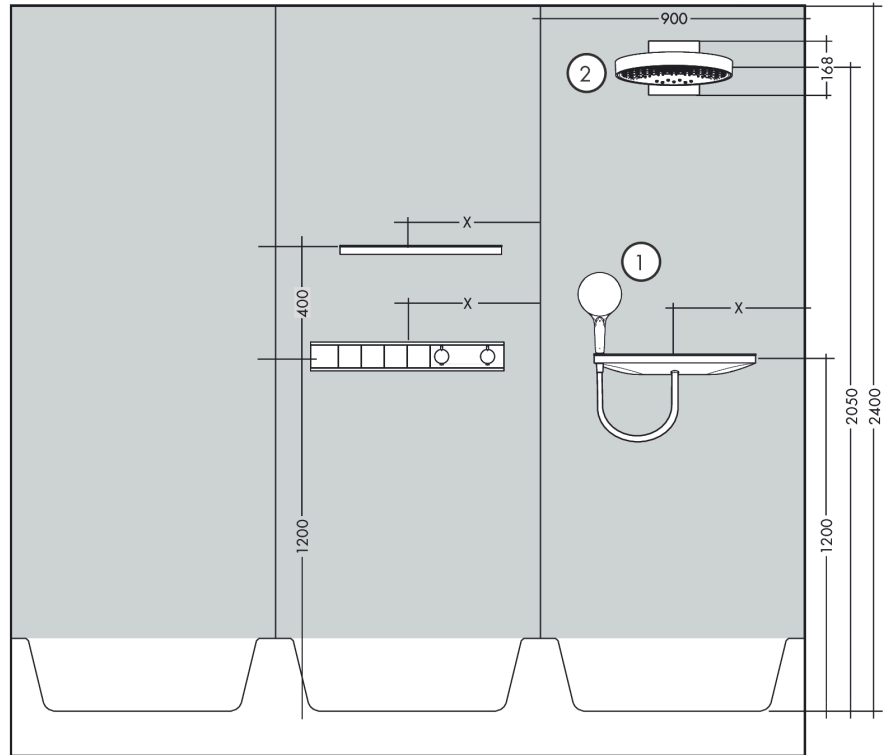

RainSelect

Thermostat for concealed installation for 4 functions

Surfaces: **Chrome** Article Number: **15382000**

15382000

Description

product features

- 4 functions
- depending on volume flow and installation situation approx. 50% flow rate reduction and integrated shut off function
- Select push-button on/off control for 4 outlets
- simultaneous use of several outlets
- maximum flow rate at 3 bar: 38 l/min
- flow rate per outlet: 26 l/min
- flow rate by simultaneous use of all outlets: 38 l/min
- thermostat cartridge, Start/stop valve to operate the functions
- safety lock at 40 °C
- temperature limitation adjustable
- non-return valve
- connection type: basic set
- min. operating pressure: 1 bar
- max. operating pressure: 10 bar
- Thermostat is delivered with buttons handshower, PowderRain, Waterfall, Rain large

Technology

Design awards

Certificates

Product image

Scale drawing

RainSelect
Thermostat for concealed installation for 4 functions
 Surfaces: **Chrome** Article Number: **15382000**

Installation examples

RainSelect
 1531218X / 15382XXX

RainSelect
Thermostat for concealed installation for 4 functions
 Surfaces: **Chrome** Article Number: **15382000**

Exploded Drawing

Year of production: >07/19

RainSelect

Thermostat for concealed installation for 4 functions