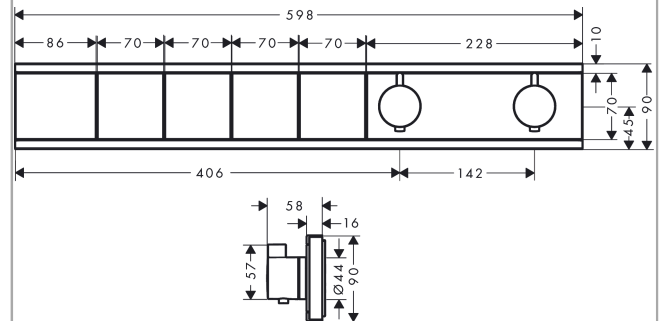

RainSelect

Thermostat for concealed installation for 4 functions

Surfaces: **Chrome** Article Number: **15382000**

15382000

Description

product features

- 4 functions
- depending on volume flow and installation situation approx. 50% flow rate reduction and integrated shut off function
- Select push-button on/off control for 4 outlets
- simultaneous use of several outlets
- maximum flow rate at 3 bar: 38 l/min
- flow rate per outlet: 26 l/min
- flow rate by simultaneous use of all outlets: 38 l/min
- thermostat cartridge, Start/stop valve to operate the functions
- safety lock at 40 °C
- temperature limitation adjustable
- non-return valve
- connection type: basic set
- min. operating pressure: 1 bar
- max. operating pressure: 10 bar
- Thermostat is delivered with buttons handshower, PowderRain, Waterfall, Rain large

Technology

Design awards

Certificates

Product image

Scale drawing

RainSelect
Thermostat for concealed installation for 4 functions
 Surfaces: **Chrome** Article Number: **15382000**

Installation examples

RainSelect
 1531218X / 15382XXX

RainSelect
Thermostat for concealed installation for 4 functions
 Surfaces: **Chrome** Article Number: **15382000**

Exploded Drawing

Year of production: >07/19

RainSelect

Thermostat for concealed installation for 4 functions