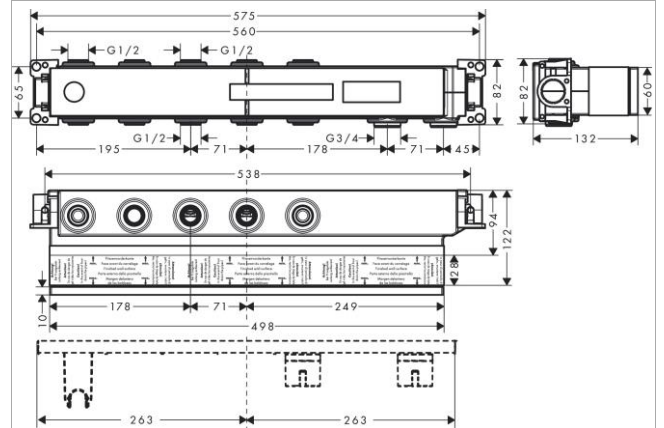

Description

product features

- 3 functions
- connection thread Rp ¾
- connection dimension: DN15/DN20
- horizontal installation
- sound-decoupled installation
- minimum mounting depth: 87 mm
- maximum mounting depth: 122 mm

Product image

Certificates

Scale drawing

Installation examples

RainSelect
1531118X / 15381XXX