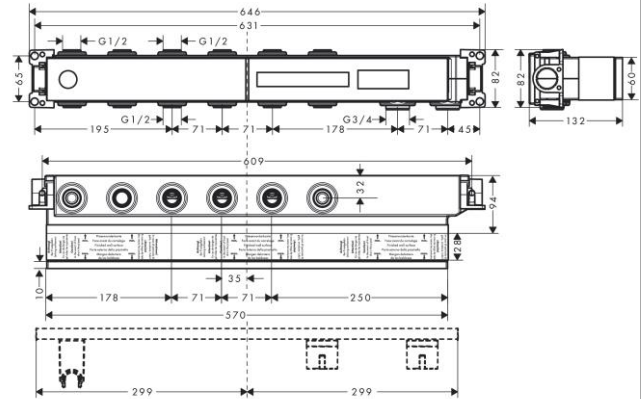

Description

product features

- 4 functions
- connection thread Rp ¾
- connection dimension: DN15/DN20
- horizontal installation
- sound-decoupled installation
- minimum mounting depth: 87 mm
- maximum mounting depth: 122 mm

Product image

Certificates

Scale drawing

Installation examples

RainSelect
1531218X / 15357XXX

Exploded Drawing

Year of production: >10/17

Spare part list
 Year of production: >10/17