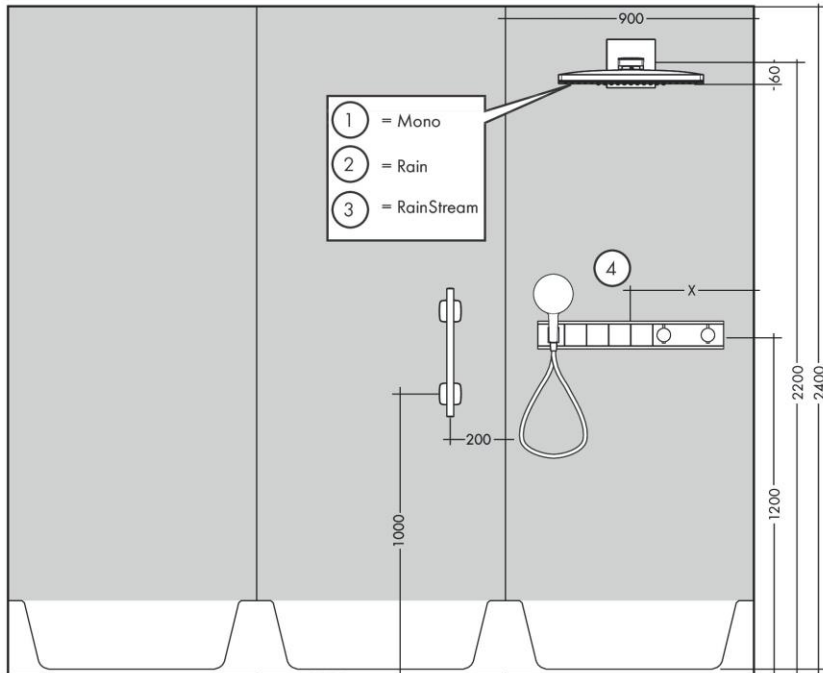

Description

product features

- 4 functions
- connection thread Rp ¾
- connection dimension: DN15/DN20
- horizontal installation
- sound-decoupled installation
- minimum mounting depth: 87 mm
- maximum mounting depth: 122 mm

Product image

Certificates

Scale drawing

Installation examples

RainSelect
1531218X / 15357XXX

Exploded Drawing

Year of production: >10/17

Spare part list
 Year of production: >10/17