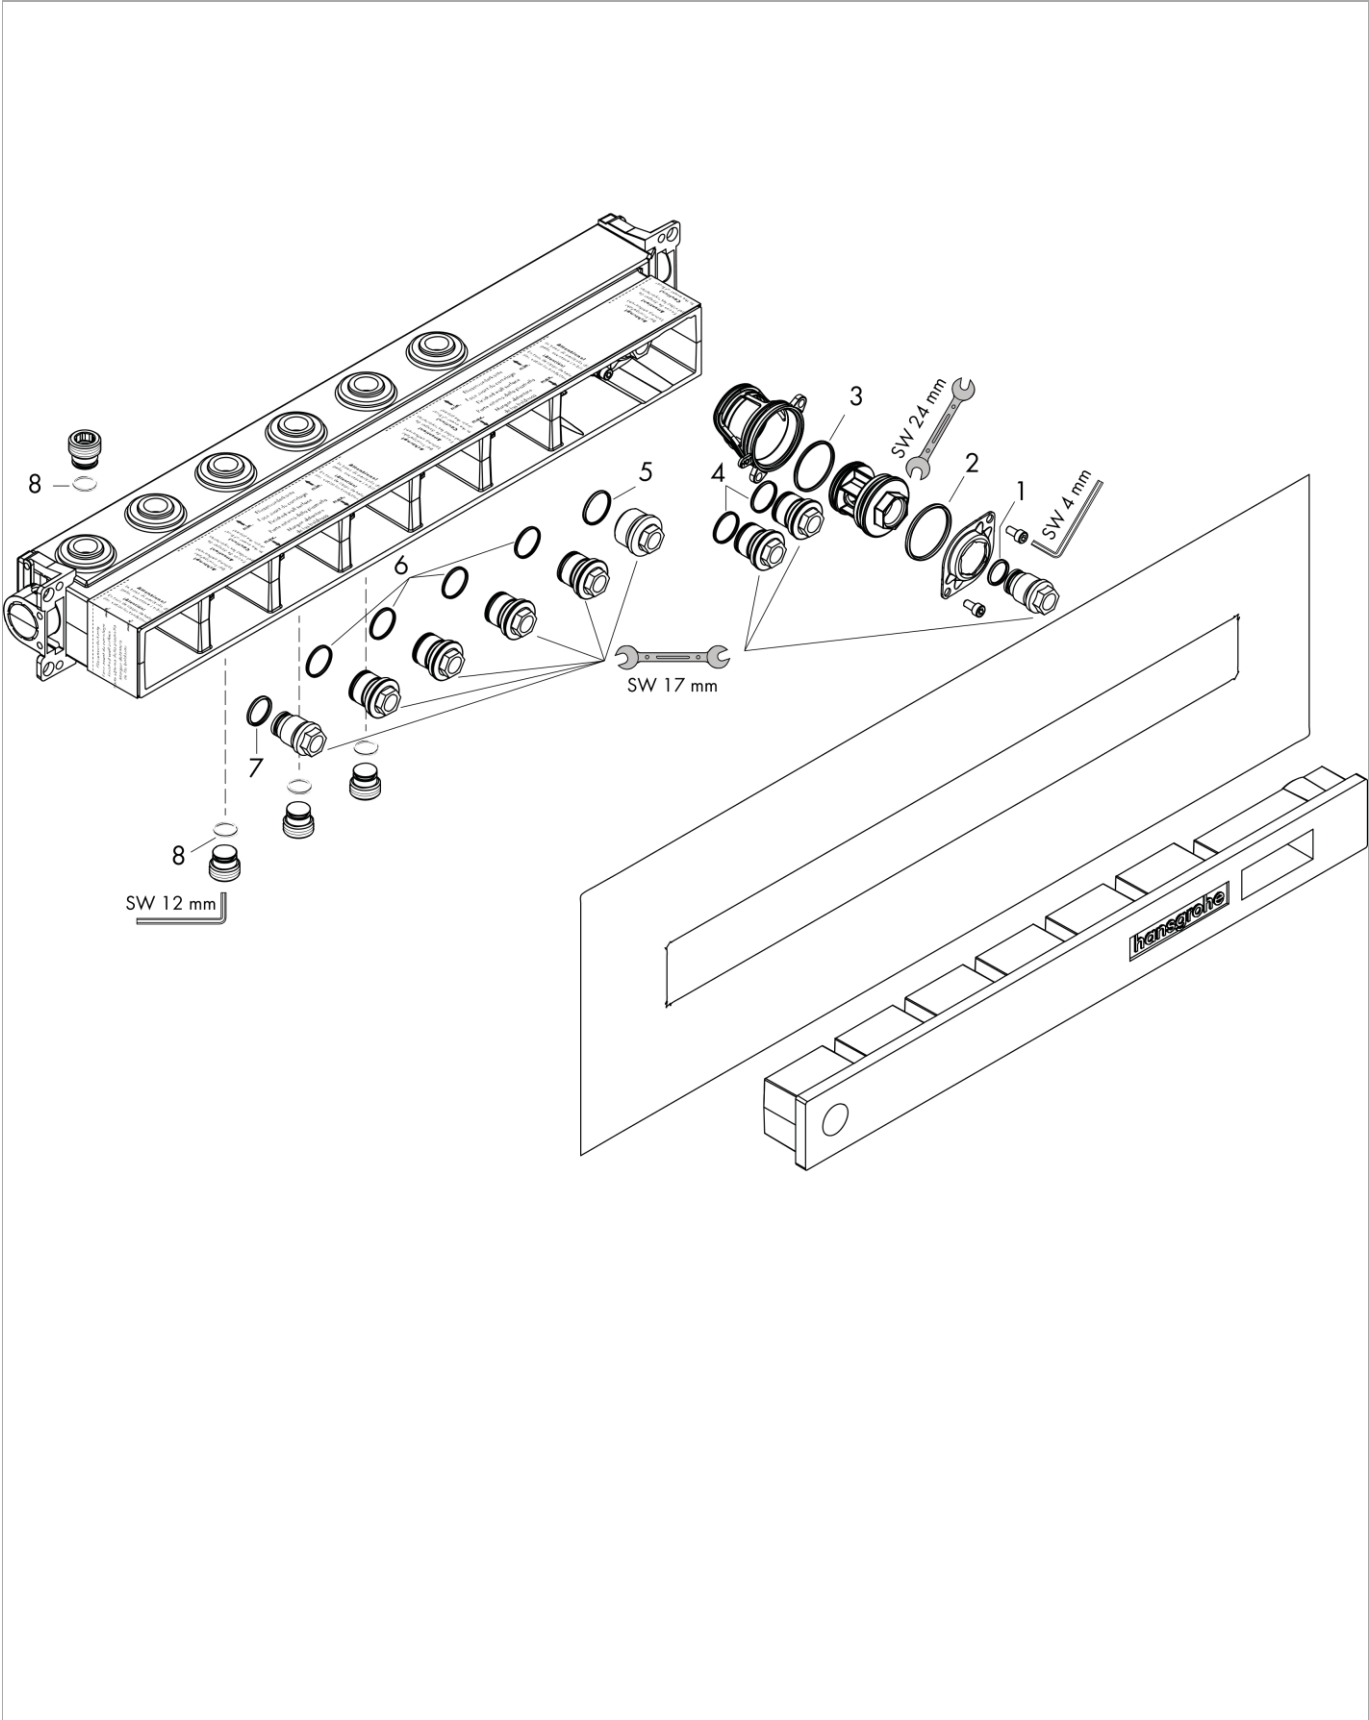

Description

product features

- 4 functions
- connection thread Rp ¾
- connection dimension: DN15/DN20
- horizontal installation
- sound-decoupled installation
- minimum mounting depth: 87 mm
- maximum mounting depth: 122 mm

Product image

Certificates

Scale drawing

Installation examples

RainSelect
1531218X / 15357XXX

Exploded Drawing

Year of production: >10/17

Spare part list
 Year of production: >10/17