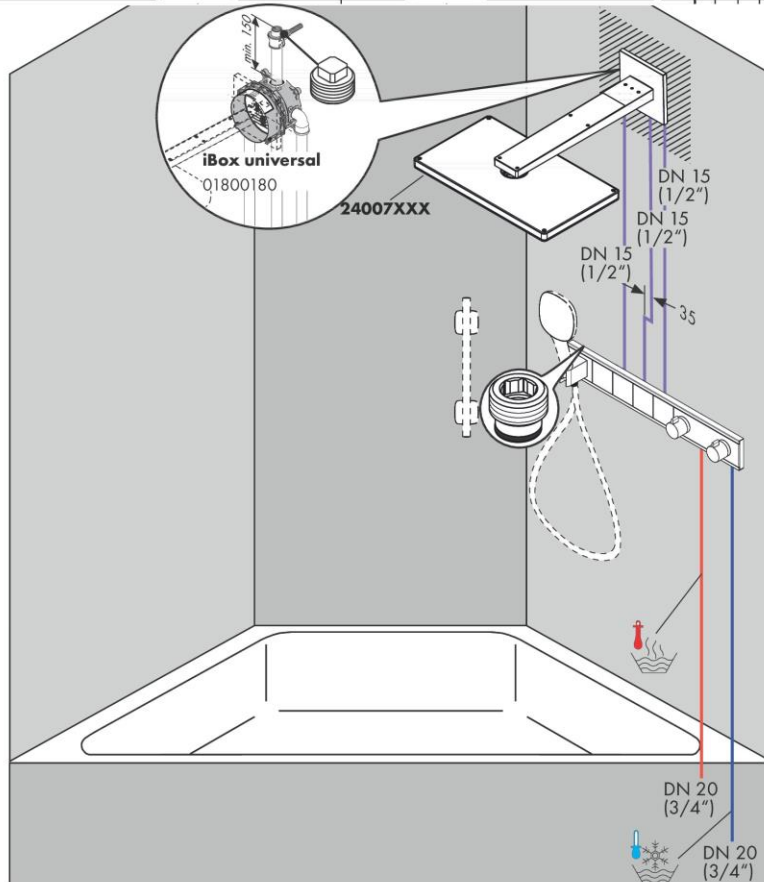

Description

product features

- 4 functions
- connection thread Rp ¾
- connection dimension: DN15/DN20
- horizontal installation
- sound-decoupled installation
- minimum mounting depth: 87 mm
- maximum mounting depth: 122 mm

Product image

Certificates

Scale drawing

Installation examples

RainSelect
1531218X / 15357XXX

Exploded Drawing

Year of production: >10/17

Spare part list
 Year of production: >10/17