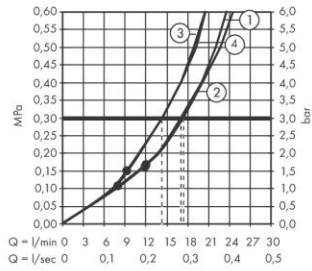

Description

product features

- 4 functions
- connection thread Rp ¾
- connection dimension: DN15/DN20
- horizontal installation
- sound-decoupled installation
- minimum mounting depth: 87 mm
- maximum mounting depth: 122 mm

Product image

Certificates

Scale drawing

Installation examples

RainSelect
1531218X / 15357XXX

Exploded Drawing

Year of production: >10/17

Spare part list
 Year of production: >10/17