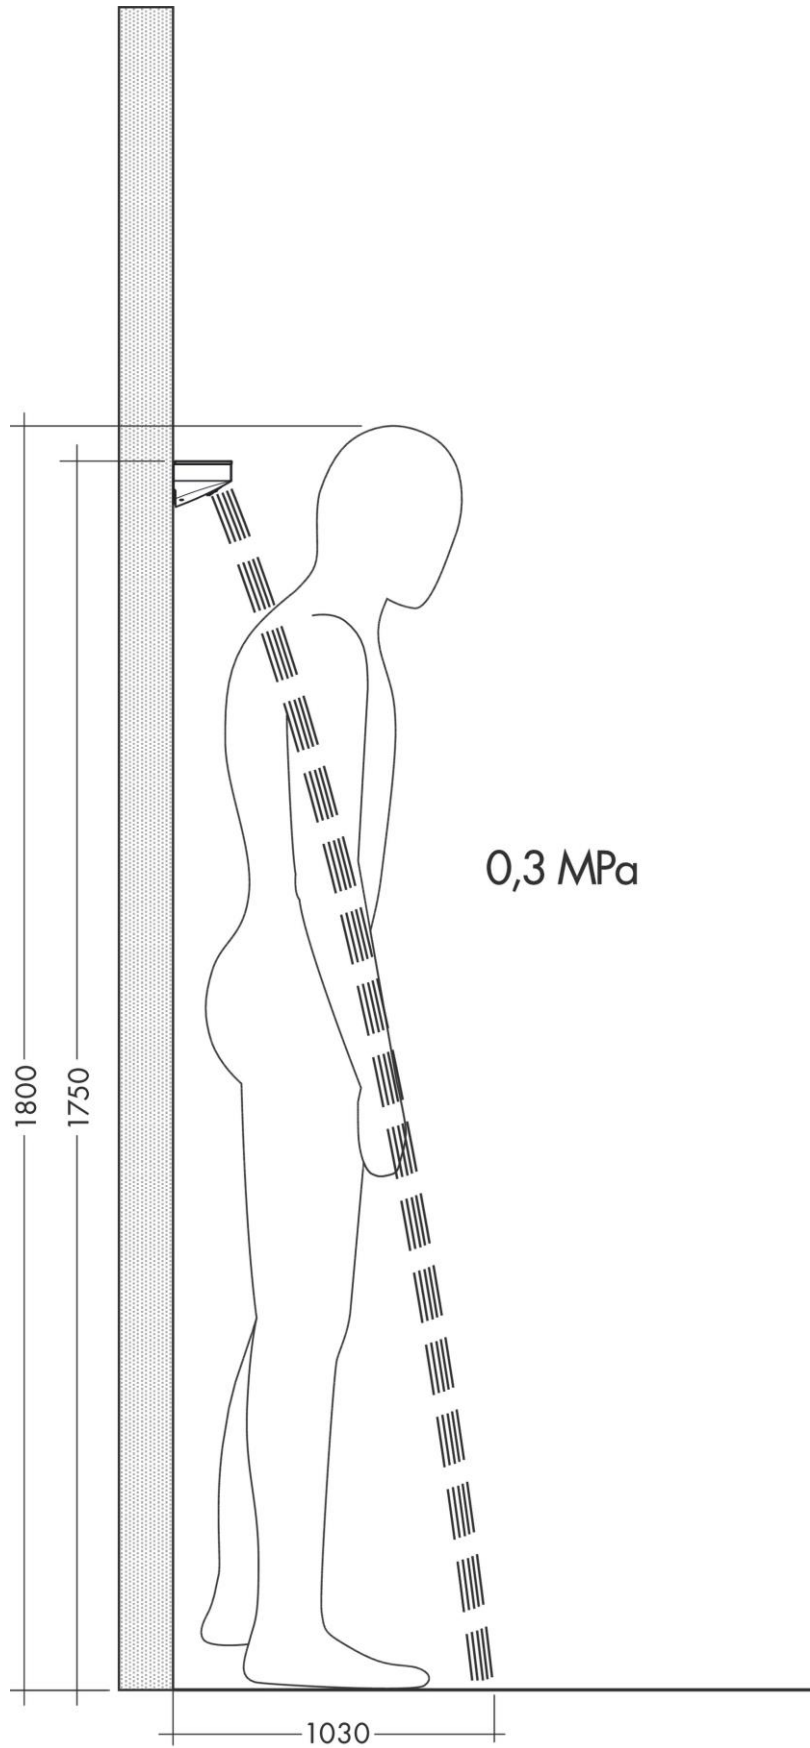

Description

- product features**
- shower head size: 502 x 80 mm
 - spray type: PowderRain
 - spray area: 309 x 28 mm
 - field of application: functions as overhead, shoulder or side shower
 - flow rate PowderRain spray (at 3 bar): 14,5 l/min
 - minimum flow pressure: 1,1 bar
 - connection thread: G 1/2
 - connection dimension: DN15
 - material: metal
 - shelf made of safety glass

Product image

Technology

Quick Clean  

Design awards

Certificates

Scale drawing

Installation examples

Exploded Drawing