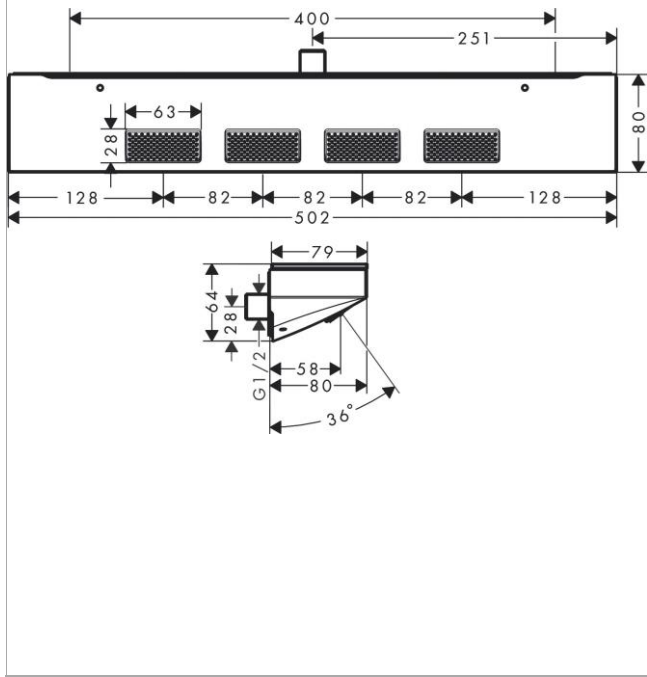

Description

- product features**
- shower head size: 502 x 80 mm
 - spray type: PowderRain
 - spray area: 309 x 28 mm
 - field of application: functions as overhead, shoulder or side shower
 - flow rate PowderRain spray (at 3 bar): 14,5 l/min
 - minimum flow pressure: 1,1 bar
 - connection thread: G 1/2
 - connection dimension: DN15
 - material: metal
 - shelf made of safety glass

Product image

Technology

Quick Clean  

Design awards

Certificates

Scale drawing

Installation examples

Exploded Drawing