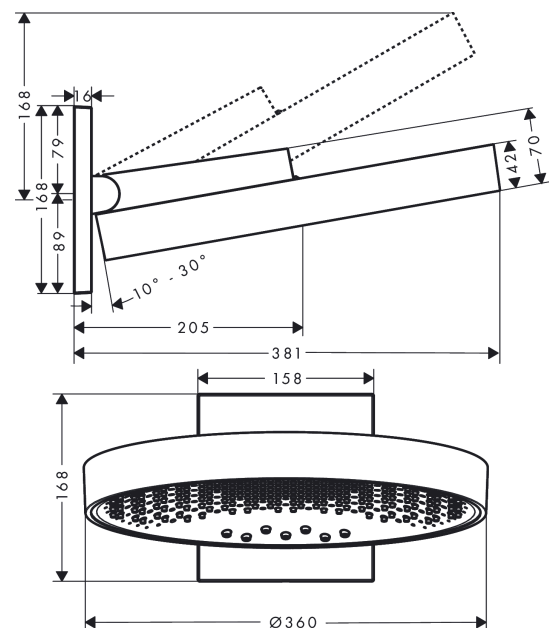

Rainfinity
Overhead shower 360 3jet with wall connector
 Surfaces: **Chrome** Article Number: **26234000**

Description

product features

- consists of: overhead shower, wall connector
- shower head size: 360 mm
- spray type: PowderRain, Intense PowderRain, RainStream
- projection 381 mm
- middle spray disc: 205 mm
- frame: metal
- material spray disc: aluminium
- spray disc surface: graphite
- shower head vertically inclinable by 10-30°
- maximum flow rate at 3 bar: 28,1 l/min
- flow rate PowderRain spray (at 3 bar): 20 l/min
- flow rate Intense PowderRain (at 3 bar): 18 l/min
- flow rate RainStream spray (at 3 bar): 16 l/min
- function from: 12,2 l/min
- minimum flow pressure: 1,7 bar
- the 3 spray zones must be controlled via 3 valves or a diverter valve with 3 outlets
- overhead shower removable for cleaning
- installation: wall-mounted - for installation on iBox
- connection dimension: DN15
- not suitable for continuous flow water heaters

Technology

Design awards

Certificates

Product image

Scale drawing

Rainfinity
Overhead shower 360 3jet with wall connector
 Surfaces: **Chrome** Article Number: **26234000**

Flowchart

The consumption was measured in combination with the appropriate fittings (thermostat/mixer/in-wall valve) to reflect actual application in practice.