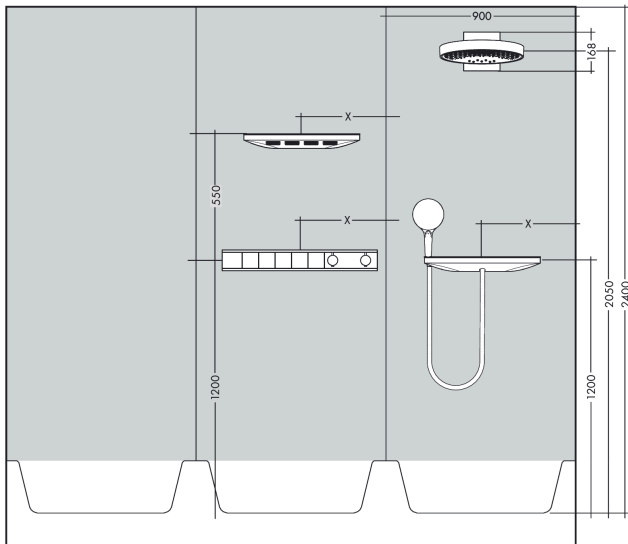

Rainfinity
Overhead shower 360 3jet with wall connector
Surfaces: **Chrome** Article Number: **26234000**

Installation examples

Rainfinity 360 3jet
26234XXX

Rainfinity 250 3jet
26232XXX