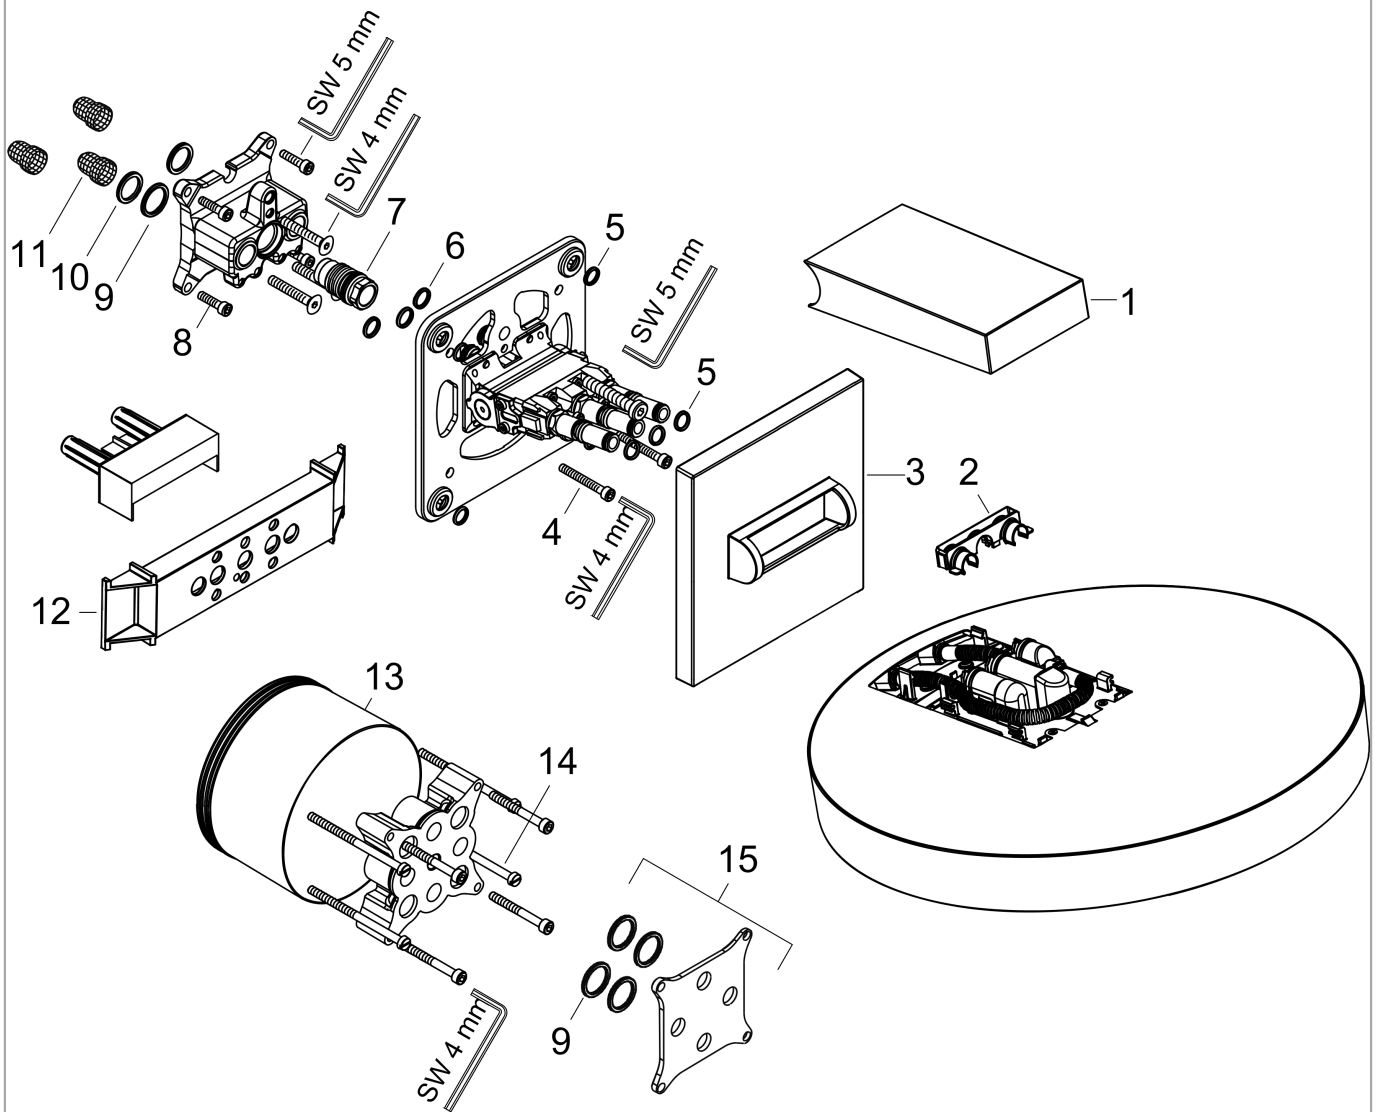

Rainfinity
Overhead shower 360 3jet with wall connector
 Surfaces: **Chrome** Article Number: **26234000**

Description

product features

- consists of: overhead shower, wall connector
- shower head size: 360 mm
- spray type: PowderRain, Intense PowderRain, RainStream
- projection 381 mm
- middle spray disc: 205 mm
- frame: metal
- material spray disc: aluminium
- spray disc surface: graphite
- shower head vertically inclinable by 10-30°
- maximum flow rate at 3 bar: 28,1 l/min
- flow rate PowderRain spray (at 3 bar): 20 l/min
- flow rate Intense PowderRain (at 3 bar): 18 l/min
- flow rate RainStream spray (at 3 bar): 16 l/min
- function from: 12,2 l/min
- minimum flow pressure: 1,7 bar
- the 3 spray zones must be controlled via 3 valves or a diverter valve with 3 outlets
- overhead shower removable for cleaning
- installation: wall-mounted - for installation on iBox
- connection dimension: DN15
- not suitable for continuous flow water heaters

Exploded Drawing

Year of production: >07/19

Rainfinity

Overhead shower 360 3jet with wall connector

Surfaces: **Chrome** Article Number: **26234000**

Spare part list

Year of production: >07/19

Pos.	Description	Article Number	Price	PU
1	cover	93524000	€ 35,94	1
2	cramp	93525000	€ 11,31	1
3	escutcheon	93523000	€ 44,63	1
4	hexagon socket screw M5x40	97673000	€ 5,24	1
5	O-ring 9x2	98119000	€ 3,21	1
6	O-ring 10x2	98170000	€ 3,21	1
7	O-ring 17x2	98199000	€ 3,21	1
8	set of screws	96525000	€ 8,45	1
9	O-ring 18x2	98181000	€ 5,24	1
10	O-ring 16x2	98133000	€ 3,21	1
11	filter	98513000	€ 3,21	1
12	fit-up aid	92540000	-	1
13	extension 25 mm	13595000	-	1
14	set of fixing screws	97747000	€ 3,21	1
15	compensation set 1°	95521000	€ 162,08	1