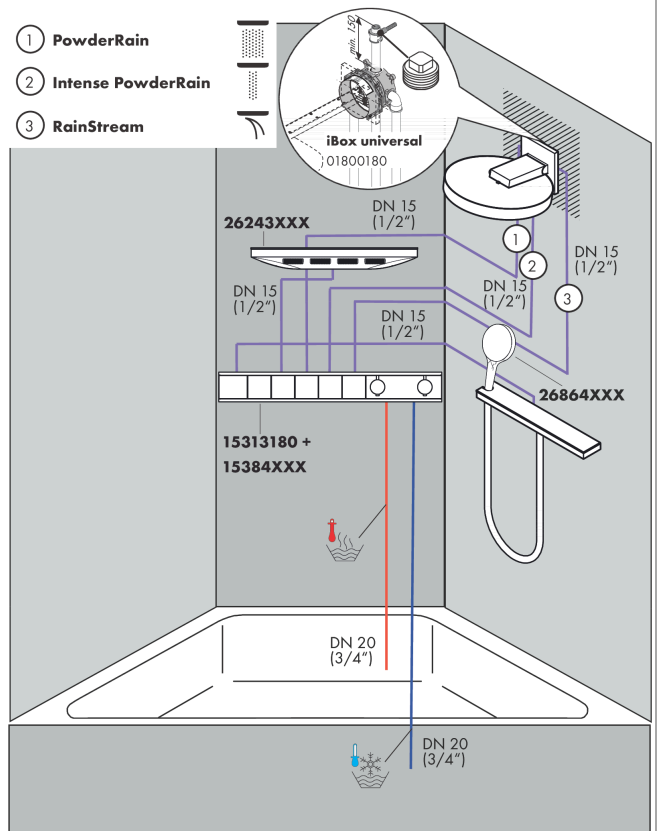

Rainfinity
Overhead shower 360 3jet with wall connector
Surfaces: **Chrome** Article Number: **26234000**

Installation examples

Rainfinity 360 3jet
26234XXX

Rainfinity 250 3jet
26232XXX