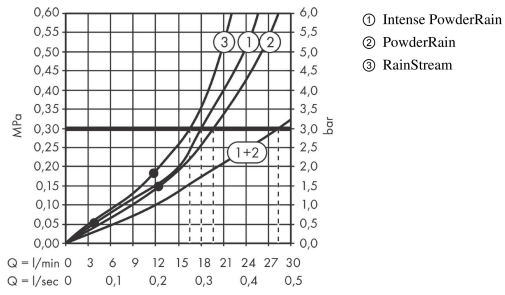

Rainfinity
Overhead shower 360 3jet with wall connector
 Surfaces: **Chrome** Article Number: **26234000**

Description

product features

- consists of: overhead shower, wall connector
- shower head size: 360 mm
- spray type: PowderRain, Intense PowderRain, RainStream
- projection 381 mm
- middle spray disc: 205 mm
- frame: metal
- material spray disc: aluminium
- spray disc surface: graphite
- shower head vertically inclinable by 10-30°
- maximum flow rate at 3 bar: 28,1 l/min
- flow rate PowderRain spray (at 3 bar): 20 l/min
- flow rate Intense PowderRain (at 3 bar): 18 l/min
- flow rate RainStream spray (at 3 bar): 16 l/min
- function from: 12,2 l/min
- minimum flow pressure: 1,7 bar
- the 3 spray zones must be controlled via 3 valves or a diverter valve with 3 outlets
- overhead shower removable for cleaning
- installation: wall-mounted - for installation on iBox
- connection dimension: DN15
- not suitable for continuous flow water heaters

Technology

Design awards

Certificates

Product image

Scale drawing

Rainfinity
Overhead shower 360 3jet with wall connector
 Surfaces: **Chrome** Article Number: **26234000**

Flowchart

The consumption was measured in combination with the appropriate fittings (thermostat/mixer/in-wall valve) to reflect actual application in practice.