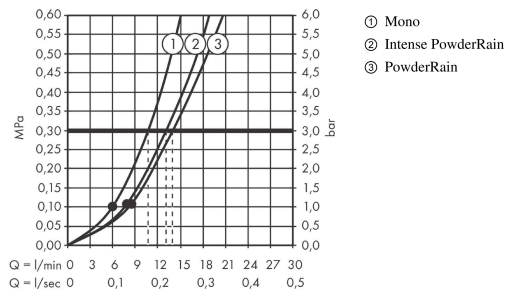

Rainfinity

Hand shower 130 3jet

Surfaces: **Chrome** Article Number: **26864000**

Description

product features

- shower head size: 132 mm
- spray type: PowderRain, Intense PowderRain, MonoRain
- convenient diversion via Select button
- spray disc surface: graphite, easy cleanable aluminium spray disc
- maximum flow rate at 3 bar: 14 l/min
- minimum flow pressure: 1,1 bar
- with internal water conduction
- rinseable screen seal
- connection thread G 1/2
- connection dimension: DN15
- suitable for continuous flow water heaters

Technology

Design awards

Certificates

Product image

Scale drawing

**Rainfinity
Hand shower 130 3jet**

Surfaces: **Chrome** Article Number: **26864000**

Flowchart