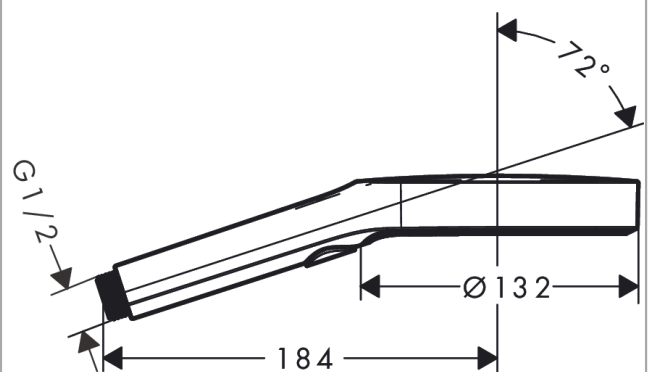

Rainfinity

Hand shower 130 3jet

Surfaces: **Chrome** Article Number: **26864000**

Description

product features

- shower head size: 132 mm
- spray type: PowderRain, Intense PowderRain, MonoRain
- convenient diversion via Select button
- spray disc surface: graphite, easy cleanable aluminium spray disc
- maximum flow rate at 3 bar: 14 l/min
- minimum flow pressure: 1,1 bar
- with internal water conduction
- rinseable screen seal
- connection thread G 1/2
- connection dimension: DN15
- suitable for continuous flow water heaters

Technology

Design awards

Certificates

Product image

Scale drawing

**Rainfinity
Hand shower 130 3jet**

Surfaces: **Chrome** Article Number: **26864000**

Flowchart

The consumption was measured in combination with the appropriate fittings (thermostat/mixer/in-wall valve) to reflect actual application in practice.

Rainfinity
Hand shower 130 3jet

Surfaces: **Chrome** Article Number: **26864000**

Exploded Drawing

Year of production: >04/19

**Rainfinity
Hand shower 130 3jet**

Surfaces: **Chrome** Article Number: **26864000**

Spare part list

Year of production: >04/19

Pos.	Description	Article Number	Price	PU
1	filter	92672000	€ 5,24	1
2	seal	98058000	€ 3,21	1