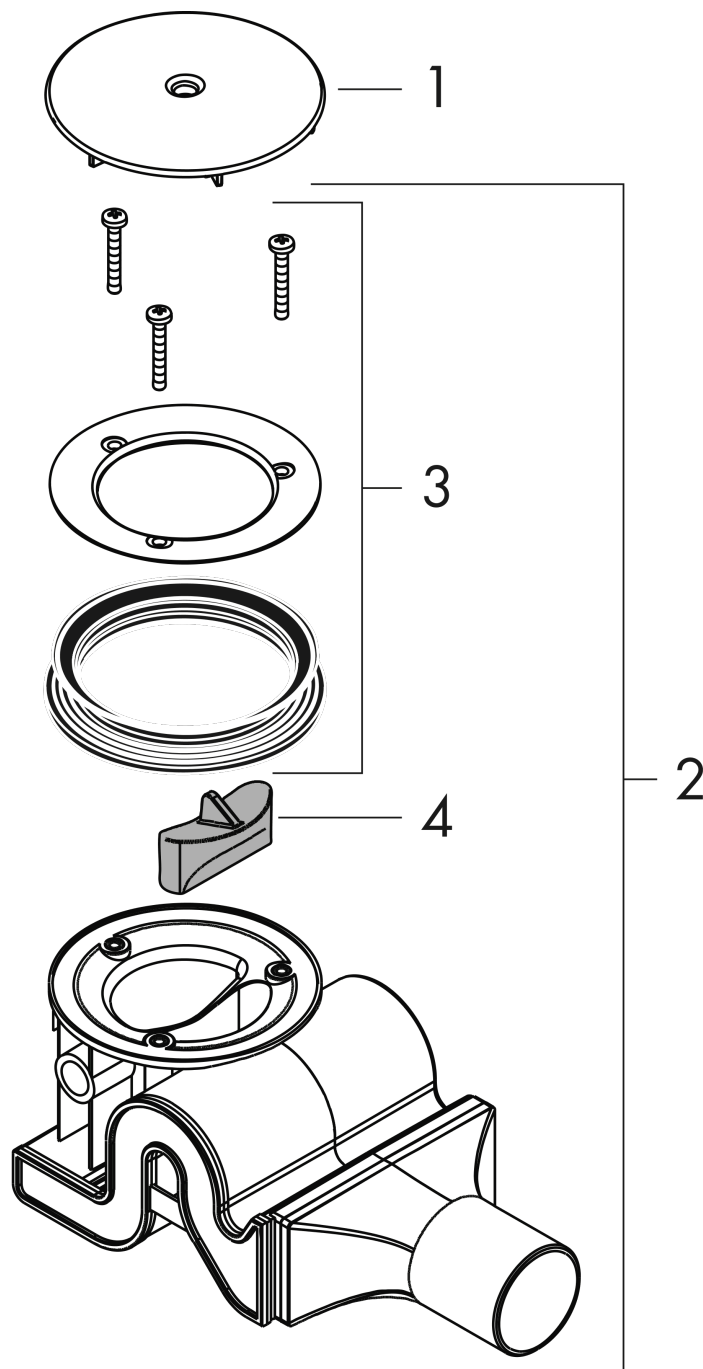

Raindrain

Complete set waste set 90 XXL

Surfaces: **Chrome** Article Number: **60067000**

Description

product features

- consists of: basic set, finish set
- suitable for shower trays with Ø 90 mm waste outlet
- drainage capacity 51 l/min at 15 mm water level
- waste pipe Ø 50 mm
- odour trap - backwater height is 50 mm
- opening for cleaning
- material siphon: plastic
- material of drain plug: stainless steel

Certificates

Product image

Scale drawing

Raindrain

Complete set waste set 90 XXL

Surfaces: **Chrome** Article Number: 60067000

Installation examples

DIN EN 274
52 l/min

DIN EN 274
51 l/min

DIN EN 12056
52 l/min

DIN EN 12056
41 l/min

Raindrain

Complete set waste set 90 XXL

Surfaces: **Chrome** Article Number: **60067000**

Exploded Drawing

Year of production: >04/08

Raindrain

Complete set waste set 90 XXL

Surfaces: **Chrome** Article Number: **60067000**

Spare part list

Year of production: >04/08

Pos.	Description	Article Number	Price	PU
1	Finish set	60066000	€ 28,20	1
2	concealed item	60065180	-	1
3	sealing set	92733000	€ 44,63	1
4	plug	92734000	€ 28,20	1