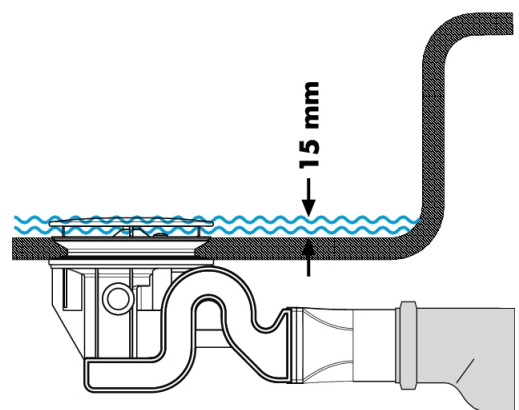

Raindrain

Complete set waste set 90 XXL

Surfaces: **Chrome** Article Number: **60067000**

Description

product features

- consists of: basic set, finish set
- suitable for shower trays with Ø 90 mm waste outlet
- drainage capacity 51 l/min at 15 mm water level
- waste pipe Ø 50 mm
- odour trap - backwater height is 50 mm
- opening for cleaning
- material siphon: plastic
- material of drain plug: stainless steel

Certificates

Product image

Scale drawing

Raindrain

Complete set waste set 90 XXL

Surfaces: **Chrome** Article Number: 60067000

Installation examples

DIN EN 274
52 l/min

DIN EN 274
51 l/min

DIN EN 12056
52 l/min

DIN EN 12056
41 l/min

Raindrain

Complete set waste set 90 XXL

Surfaces: **Chrome** Article Number: **60067000**

Exploded Drawing

Year of production: >04/08

Raindrain

Complete set waste set 90 XXL

Surfaces: **Chrome** Article Number: **60067000**

Spare part list

Year of production: >04/08

Pos.	Description	Article Number	Price	PU
1	Finish set	60066000	€ 28,20	1
2	concealed item	60065180	-	1
3	sealing set	92733000	€ 44,63	1
4	plug	92734000	€ 28,20	1