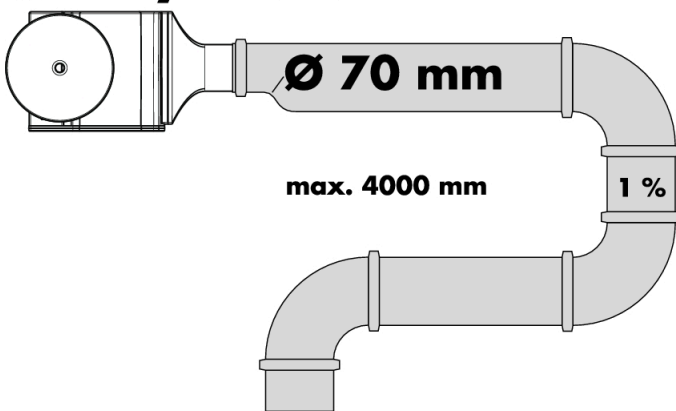

Raindrain

Complete set waste set 90 XXL

Surfaces: **Chrome** Article Number: **60067000**

Description

product features

- consists of: basic set, finish set
- suitable for shower trays with Ø 90 mm waste outlet
- drainage capacity 51 l/min at 15 mm water level
- waste pipe Ø 50 mm
- odour trap - backwater height is 50 mm
- opening for cleaning
- material siphon: plastic
- material of drain plug: stainless steel

Certificates

Product image

Scale drawing

Raindrain

Complete set waste set 90 XXL

Surfaces: **Chrome** Article Number: 60067000

Installation examples

DIN EN 274
52 l/min

DIN EN 274
51 l/min

DIN EN 12056
52 l/min

DIN EN 12056
41 l/min

Raindrain

Complete set waste set 90 XXL

Surfaces: **Chrome** Article Number: **60067000**

Exploded Drawing

Year of production: >04/08

Raindrain

Complete set waste set 90 XXL

Surfaces: **Chrome** Article Number: **60067000**

Spare part list

Year of production: >04/08

Pos.	Description	Article Number	Price	PU
1	Finish set	60066000	€ 28,20	1
2	concealed item	60065180	-	1
3	sealing set	92733000	€ 44,63	1
4	plug	92734000	€ 28,20	1