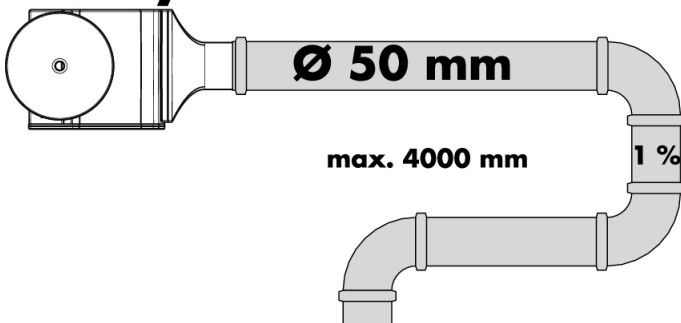

Raindrain

Complete set waste set 90 XXL

Surfaces: **Chrome** Article Number: **60067000**

Description

product features

- consists of: basic set, finish set
- suitable for shower trays with Ø 90 mm waste outlet
- drainage capacity 51 l/min at 15 mm water level
- waste pipe Ø 50 mm
- odour trap - backwater height is 50 mm
- opening for cleaning
- material siphon: plastic
- material of drain plug: stainless steel

Certificates

Product image

Scale drawing

Raindrain

Complete set waste set 90 XXL

Surfaces: **Chrome** Article Number: 60067000

Installation examples

DIN EN 274
52 l/min

DIN EN 274
51 l/min

DIN EN 12056
52 l/min

DIN EN 12056
41 l/min

Raindrain

Complete set waste set 90 XXL

Surfaces: **Chrome** Article Number: **60067000**

Exploded Drawing

Year of production: >04/08

Raindrain

Complete set waste set 90 XXL

Surfaces: **Chrome** Article Number: **60067000**

Spare part list

Year of production: >04/08

Pos.	Description	Article Number	Price	PU
1	Finish set	60066000	€ 28,20	1
2	concealed item	60065180	-	1
3	sealing set	92733000	€ 44,63	1
4	plug	92734000	€ 28,20	1