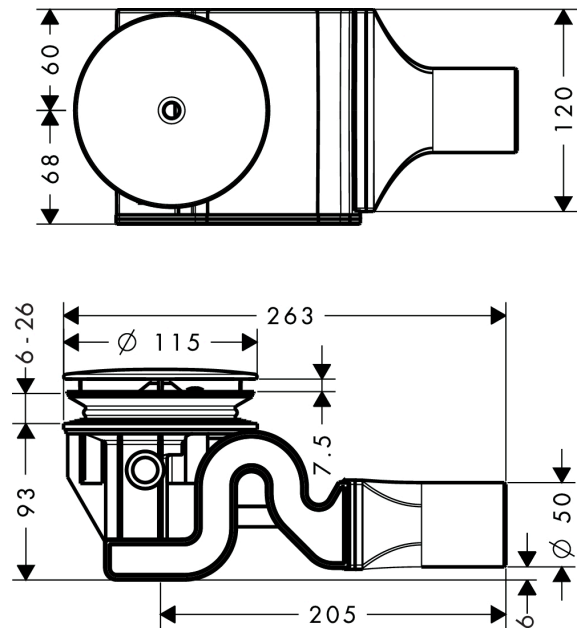

Raindrain

Complete set waste set 90 XXL

Surfaces: **Chrome** Article Number: **60067000**

Description

product features

- consists of: basic set, finish set
- suitable for shower trays with Ø 90 mm waste outlet
- drainage capacity 51 l/min at 15 mm water level
- waste pipe Ø 50 mm
- odour trap - backwater height is 50 mm
- opening for cleaning
- material siphon: plastic
- material of drain plug: stainless steel

Certificates

Product image

Scale drawing

Raindrain

Complete set waste set 90 XXL

Surfaces: **Chrome** Article Number: 60067000

Installation examples

DIN EN 274
52 l/min

DIN EN 274
51 l/min

DIN EN 12056
52 l/min

DIN EN 12056
41 l/min

Raindrain

Complete set waste set 90 XXL

Surfaces: **Chrome** Article Number: **60067000**

Exploded Drawing

Year of production: >04/08

Raindrain

Complete set waste set 90 XXL

Surfaces: **Chrome** Article Number: **60067000**

Spare part list

Year of production: >04/08

Pos.	Description	Article Number	Price	PU
1	Finish set	60066000	€ 28,20	1
2	concealed item	60065180	-	1
3	sealing set	92733000	€ 44,63	1
4	plug	92734000	€ 28,20	1