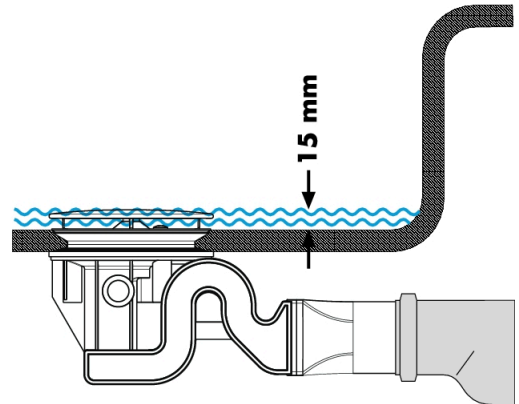

Raindrain

Complete set waste set 90 XXL

Surfaces: **Chrome** Article Number: **60067000**

Description

product features

- consists of: basic set, finish set
- suitable for shower trays with Ø 90 mm waste outlet
- drainage capacity 51 l/min at 15 mm water level
- waste pipe Ø 50 mm
- odour trap - backwater height is 50 mm
- opening for cleaning
- material siphon: plastic
- material of drain plug: stainless steel

Certificates

Product image

Scale drawing

Raindrain

Complete set waste set 90 XXL

Surfaces: **Chrome** Article Number: 60067000

Installation examples

DIN EN 274
52 l/min

DIN EN 274
51 l/min

DIN EN 12056
52 l/min

DIN EN 12056
41 l/min

Raindrain

Complete set waste set 90 XXL

Surfaces: **Chrome** Article Number: **60067000**

Exploded Drawing

Year of production: >04/08

Raindrain

Complete set waste set 90 XXL

Surfaces: **Chrome** Article Number: **60067000**

Spare part list

Year of production: >04/08

Pos.	Description	Article Number	Price	PU
1	Finish set	60066000	€ 28,20	1
2	concealed item	60065180	-	1
3	sealing set	92733000	€ 44,63	1
4	plug	92734000	€ 28,20	1