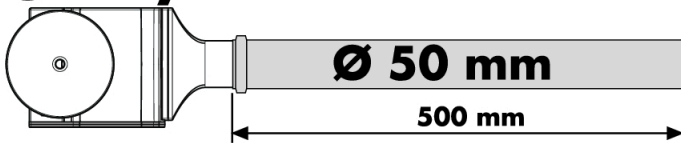

Raindrain

Complete set waste set 90 XXL

Surfaces: **Chrome** Article Number: **60067000**

Description

product features

- consists of: basic set, finish set
- suitable for shower trays with Ø 90 mm waste outlet
- drainage capacity 51 l/min at 15 mm water level
- waste pipe Ø 50 mm
- odour trap - backwater height is 50 mm
- opening for cleaning
- material siphon: plastic
- material of drain plug: stainless steel

Certificates

Product image

Scale drawing

Raindrain

Complete set waste set 90 XXL

Surfaces: **Chrome** Article Number: 60067000

Installation examples

DIN EN 274
52 l/min

DIN EN 274
51 l/min

DIN EN 12056
52 l/min

DIN EN 12056
41 l/min

Raindrain

Complete set waste set 90 XXL

Surfaces: **Chrome** Article Number: **60067000**

Exploded Drawing

Year of production: >04/08