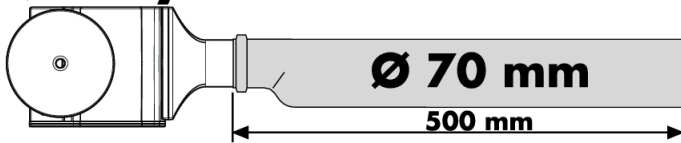

Raindrain

Complete set waste set 90 XXL

Surfaces: **Chrome** Article Number: **60067000**

Description

product features

- consists of: basic set, finish set
- suitable for shower trays with Ø 90 mm waste outlet
- drainage capacity 51 l/min at 15 mm water level
- waste pipe Ø 50 mm
- odour trap - backwater height is 50 mm
- opening for cleaning
- material siphon: plastic
- material of drain plug: stainless steel

Certificates

Product image

Scale drawing

Raindrain

Complete set waste set 90 XXL

Surfaces: **Chrome** Article Number: 60067000

Installation examples

DIN EN 274
52 l/min

DIN EN 274
51 l/min

DIN EN 12056
52 l/min

DIN EN 12056
41 l/min

Raindrain

Complete set waste set 90 XXL

Surfaces: **Chrome** Article Number: **60067000**

Exploded Drawing

Year of production: >04/08