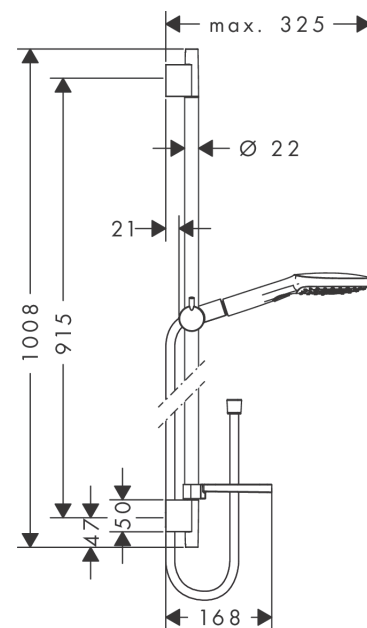

Raindance Select E

Shower set 120 3jet with shower bar 90 cm and soap dish

Surfaces: **White/Chrome** Article Number: **26621400**

Description

product features

- consists of: hand shower, shower bar, shower hose, slider, soap dish
- shower head size: 120 mm
- spray type: RainAir, Rain, Whirl
- convenient diversion via Select button
- 90° position adjustable hand shower holder, pivots left and right, up and down
- maximum flow rate at 3 bar: 14,4 l/min
- minimum flow pressure: 1 bar
- pivot connector prevent hose from tangling
- wall mounting: screw fastening
- wall supports of plastic
- shower bar diameter: 22 mm
- profile stand pipe: round

Technology

Product image

Scale drawing

Raindance Select E
Shower set 120 3jet with shower bar 90 cm and soap dish
 Surfaces: **White/Chrome** Article Number: **26621400**

Flowchart

The consumption was measured in combination with the appropriate fittings (thermostat/mixer/in-wall valve) to reflect actual application in practice.

Exploded Drawing

Year of production: >10/12

Raindance Select E
Shower set 120 3jet with shower bar 90 cm and soap dish
 Surfaces: **White/Chrome** Article Number: **26621400**

Spare part list

Year of production: >10/12

Pos.	Description	Article Number	Price	PU
1	cover	97709000	€ 35,94	1
2	wall support	96275000	€ 8,45	1
3	tile-matching-disk 7 mm	97450000	-	1
4	mounting set	96179000	€ 11,31	1
5	support, assy	97651000	€ 86,16	1
6	soap dish	26519000	-	1
7	clip for Casetta, Ø 22 mm	96189000	€ 5,24	1
8	handshower	26520400	-	1
9	filter insert	97708000	€ 5,24	1
10	shower hose Isiflex'B 1,60 m	28276000	-	1