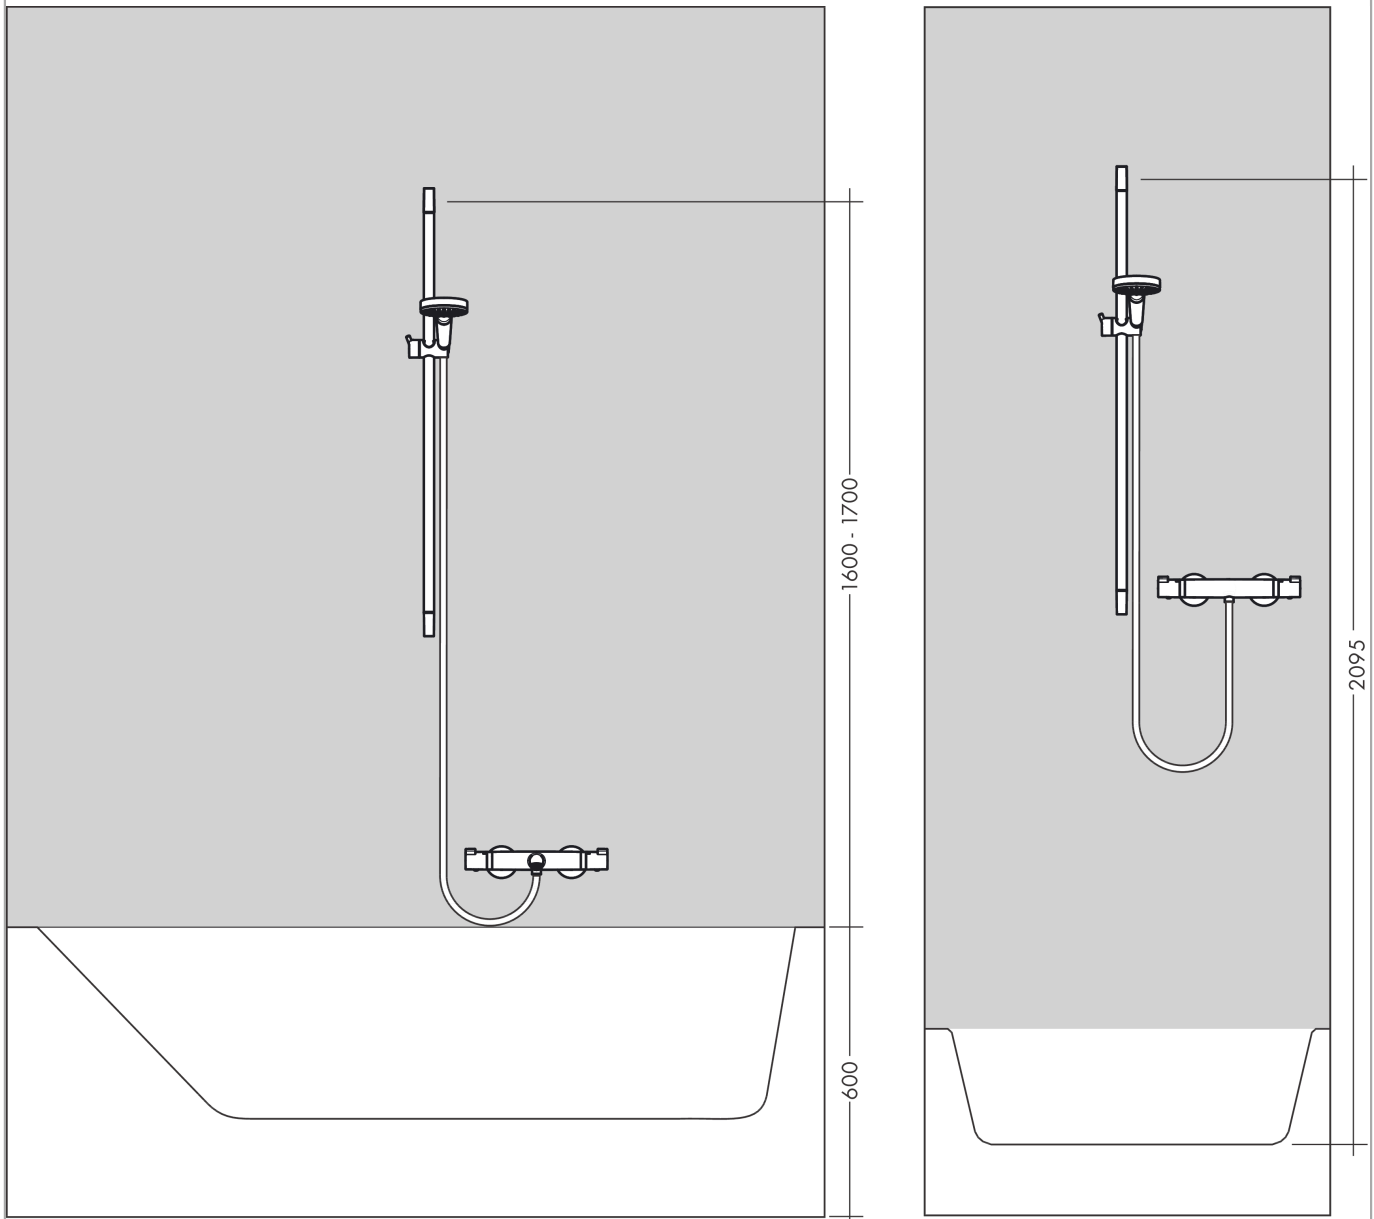

Raindance Select E

Shower set 120 3jet with shower bar 90 cm and soap dish

Surfaces: **White/Chrome** Article Number: **26621400**

Description

product features

- consists of: hand shower, shower bar, shower hose, slider, soap dish
- shower head size: 120 mm
- spray type: RainAir, Rain, Whirl
- convenient diversion via Select button
- 90° position adjustable hand shower holder, pivots left and right, up and down
- maximum flow rate at 3 bar: 14,4 l/min
- minimum flow pressure: 1 bar
- pivot connector prevent hose from tangling
- wall mounting: screw fastening
- wall supports of plastic
- shower bar diameter: 22 mm
- profile stand pipe: round

Technology

Product image

Scale drawing

Raindance Select E
Shower set 120 3jet with shower bar 90 cm and soap dish
 Surfaces: **White/Chrome** Article Number: **26621400**

Flowchart

The consumption was measured in combination with the appropriate fittings (thermostat/mixer/in-wall valve) to reflect actual application in practice.

Raindance Select E
Shower set 120 3jet with shower bar 90 cm and soap dish
 Surfaces: **White/Chrome** Article Number: **26621400**

Installation examples

Raindance Select E
Shower set 120 3jet with shower bar 90 cm and soap dish
 Surfaces: **White/Chrome** Article Number: **26621400**

Exploded Drawing

Year of production: >10/12

Raindance Select E
Shower set 120 3jet with shower bar 90 cm and soap dish
 Surfaces: **White/Chrome** Article Number: **26621400**

Spare part list

Year of production: >10/12