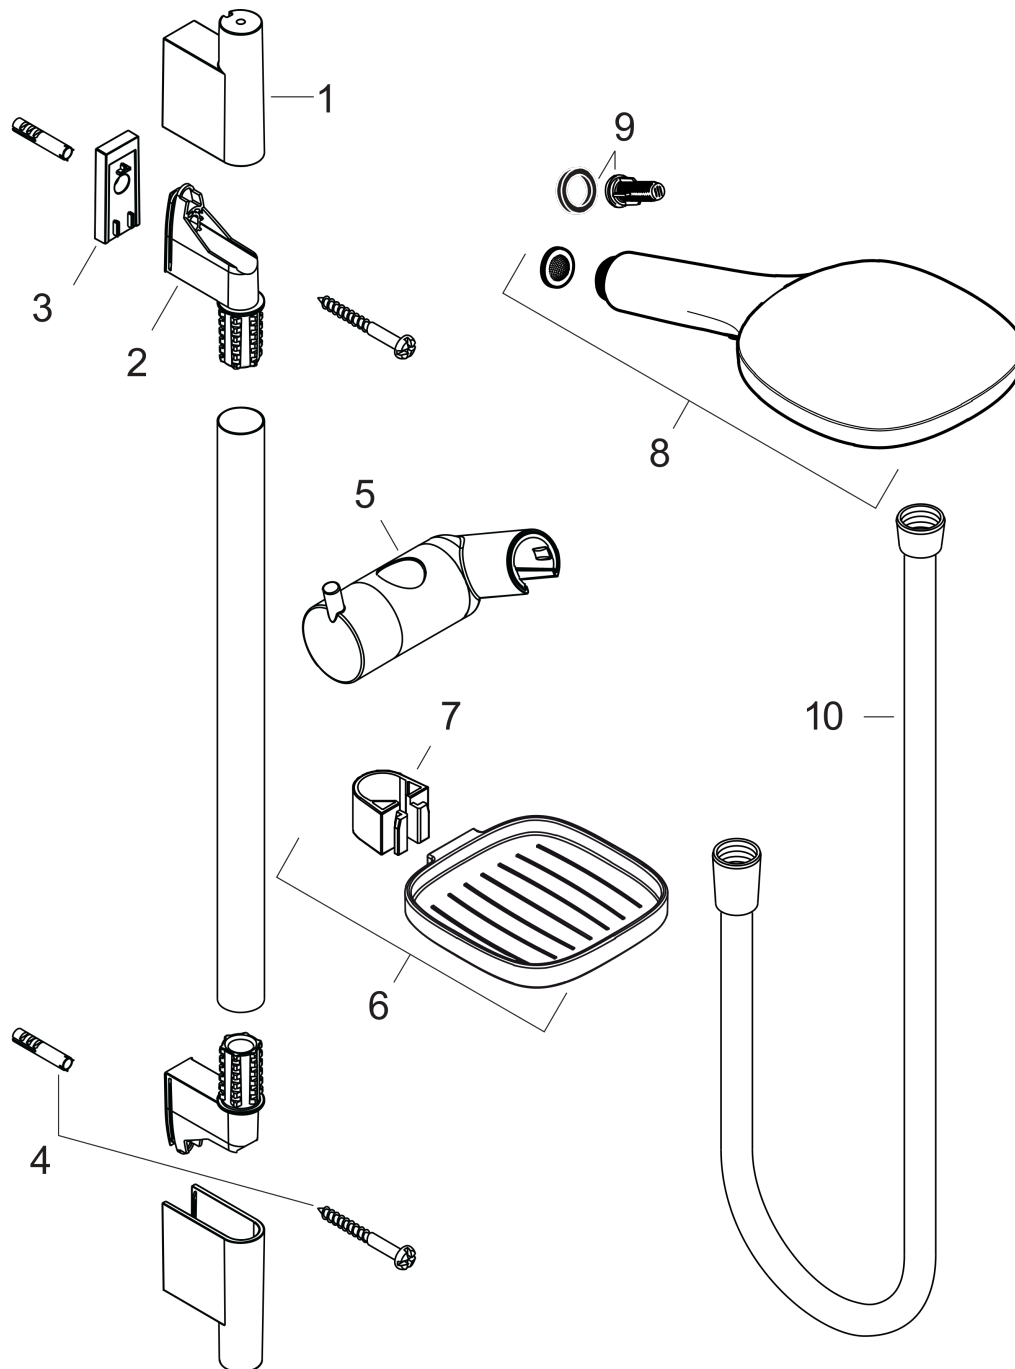

Raindance Select E

Shower set 120 3jet with shower bar 90 cm and soap dish

Surfaces: **White/Chrome** Article Number: **26621400**

Description

product features

- consists of: hand shower, shower bar, shower hose, slider, soap dish
- shower head size: 120 mm
- spray type: RainAir, Rain, Whirl
- convenient diversion via Select button
- 90° position adjustable hand shower holder, pivots left and right, up and down
- maximum flow rate at 3 bar: 14,4 l/min
- minimum flow pressure: 1 bar
- pivot connector prevent hose from tangling
- wall mounting: screw fastening
- wall supports of plastic
- shower bar diameter: 22 mm
- profile stand pipe: round

Technology

Product image

Scale drawing

Raindance Select E
Shower set 120 3jet with shower bar 90 cm and soap dish
 Surfaces: **White/Chrome** Article Number: **26621400**

Flowchart

The consumption was measured in combination with the appropriate fittings (thermostat/mixer/in-wall valve) to reflect actual application in practice.

Raindance Select E
Shower set 120 3jet with shower bar 90 cm and soap dish
 Surfaces: **White/Chrome** Article Number: **26621400**

Installation examples

Raindance Select E
Shower set 120 3jet with shower bar 90 cm and soap dish
 Surfaces: **White/Chrome** Article Number: **26621400**

Exploded Drawing

Year of production: >10/12

Raindance Select E
Shower set 120 3jet with shower bar 90 cm and soap dish
 Surfaces: **White/Chrome** Article Number: **26621400**

Spare part list

Year of production: >10/12