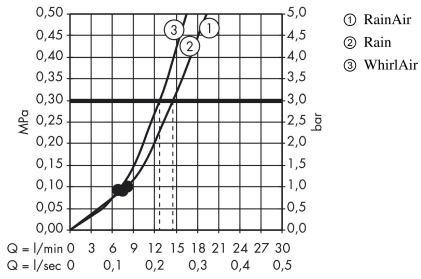

Raindance Select E

Shower set 120 3jet with shower bar 90 cm and soap dish

Surfaces: **White/Chrome** Article Number: **26621400**

Description

product features

- consists of: hand shower, shower bar, shower hose, slider, soap dish
- shower head size: 120 mm
- spray type: RainAir, Rain, Whirl
- convenient diversion via Select button
- 90° position adjustable hand shower holder, pivots left and right, up and down
- maximum flow rate at 3 bar: 14,4 l/min
- minimum flow pressure: 1 bar
- pivot connector prevent hose from tangling
- wall mounting: screw fastening
- wall supports of plastic
- shower bar diameter: 22 mm
- profile stand pipe: round

Technology

Product image

Scale drawing

Raindance Select E
Shower set 120 3jet with shower bar 90 cm and soap dish
 Surfaces: **White/Chrome** Article Number: **26621400**

Flowchart

The consumption was measured in combination with the appropriate fittings (thermostat/mixer/in-wall valve) to reflect actual application in practice.

Raindance Select E
Shower set 120 3jet with shower bar 90 cm and soap dish
 Surfaces: **White/Chrome** Article Number: **26621400**

Installation examples

Raindance Select E
Shower set 120 3jet with shower bar 90 cm and soap dish
 Surfaces: **White/Chrome** Article Number: **26621400**