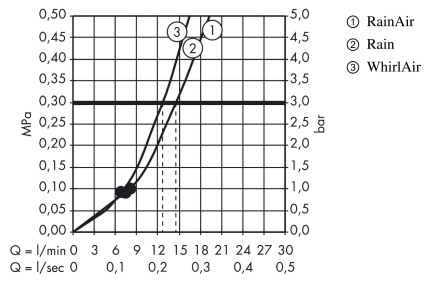

Raindance Select E
Shower set 120 3jet with shower bar 90 cm and soap dish
 Surfaces: **Chrome** Article Number: **26621000**

Description

product features

- consists of: hand shower, shower bar, shower hose, slider, soap dish
- shower head size: 120 mm
- spray type: RainAir, Rain, Whirl
- convenient diversion via Select button
- 90° position adjustable hand shower holder, pivots left and right, up and down
- maximum flow rate at 3 bar: 14,4 l/min
- minimum flow pressure: 1 bar
- pivot connector prevent hose from tangling
- wall mounting: screw fastening
- wall supports of plastic
- shower bar diameter: 22 mm
- profile stand pipe: round

Technology

Product image

Scale drawing

Raindance Select E
Shower set 120 3jet with shower bar 90 cm and soap dish
 Surfaces: **Chrome** Article Number: **26621000**

Flowchart

The consumption was measured in combination with the appropriate fittings (thermostat/mixer/in-wall valve) to reflect actual application in practice.