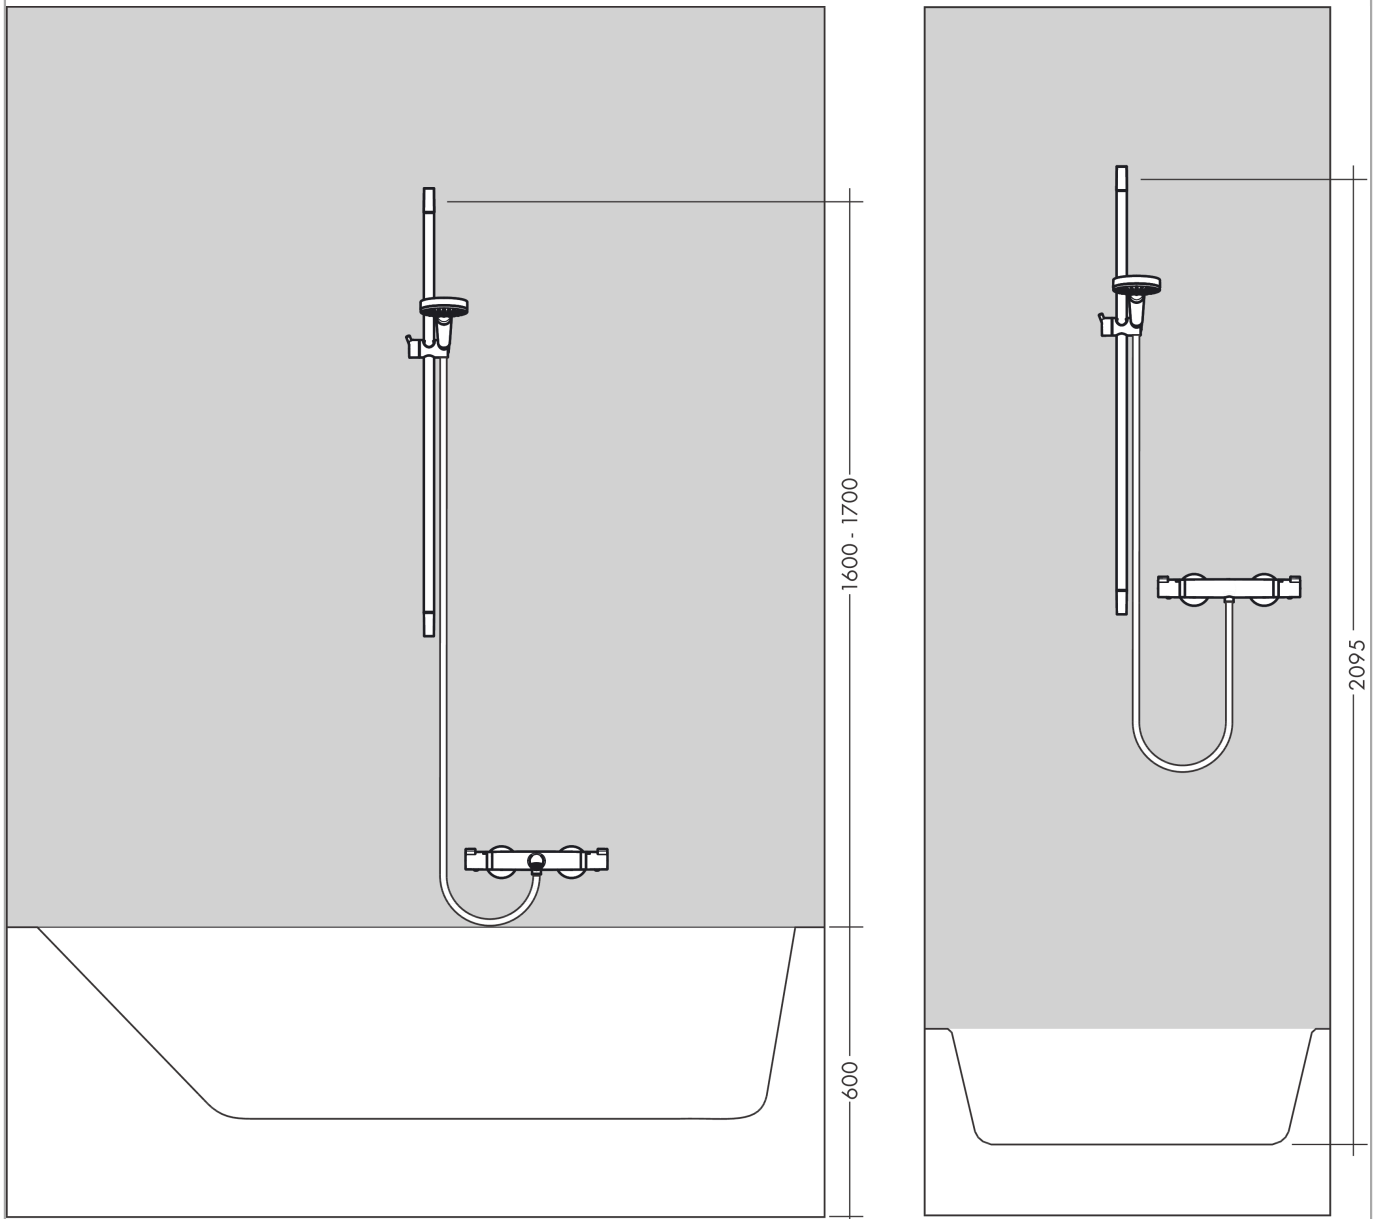

Raindance Select E
Shower set 120 3jet with shower bar 90 cm and soap dish
 Surfaces: **Chrome** Article Number: **26621000**

Description

product features

- consists of: hand shower, shower bar, shower hose, slider, soap dish
- shower head size: 120 mm
- spray type: RainAir, Rain, Whirl
- convenient diversion via Select button
- 90° position adjustable hand shower holder, pivots left and right, up and down
- maximum flow rate at 3 bar: 14,4 l/min
- minimum flow pressure: 1 bar
- pivot connector prevent hose from tangling
- wall mounting: screw fastening
- wall supports of plastic
- shower bar diameter: 22 mm
- profile stand pipe: round

Technology

Product image

Scale drawing

Raindance Select E
Shower set 120 3jet with shower bar 90 cm and soap dish
 Surfaces: **Chrome** Article Number: **26621000**

Flowchart

The consumption was measured in combination with the appropriate fittings (thermostat/mixer/in-wall valve) to reflect actual application in practice.

Raindance Select E
Shower set 120 3jet with shower bar 90 cm and soap dish
 Surfaces: **Chrome** Article Number: **26621000**

Installation examples

Raindance Select E
Shower set 120 3jet with shower bar 90 cm and soap dish
 Surfaces: **Chrome** Article Number: **26621000**

Exploded Drawing

Year of production: >10/12

Raindance Select E
Shower set 120 3jet with shower bar 90 cm and soap dish
 Surfaces: **Chrome** Article Number: **26621000**

Spare part list

Year of production: >10/12