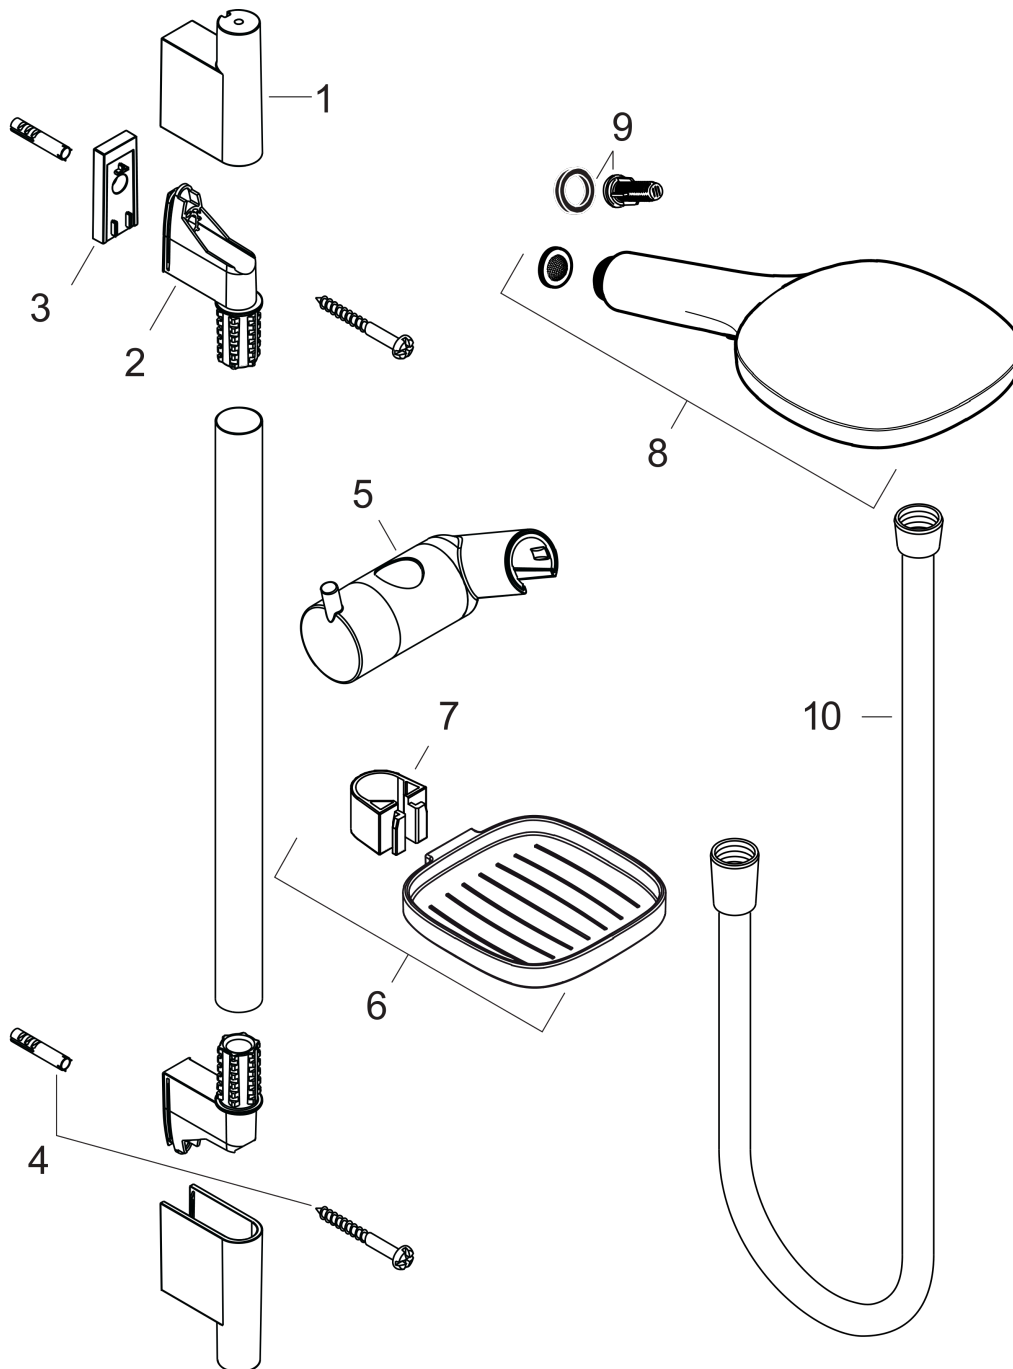

Raindance Select E
Shower set 120 3jet with shower bar 90 cm and soap dish
 Surfaces: **Chrome** Article Number: **26621000**

Description

product features

- consists of: hand shower, shower bar, shower hose, slider, soap dish
- shower head size: 120 mm
- spray type: RainAir, Rain, Whirl
- convenient diversion via Select button
- 90° position adjustable hand shower holder, pivots left and right, up and down
- maximum flow rate at 3 bar: 14,4 l/min
- minimum flow pressure: 1 bar
- pivot connector prevent hose from tangling
- wall mounting: screw fastening
- wall supports of plastic
- shower bar diameter: 22 mm
- profile stand pipe: round

Technology

Product image

Scale drawing

Raindance Select E
Shower set 120 3jet with shower bar 90 cm and soap dish
 Surfaces: **Chrome** Article Number: **26621000**

Flowchart

The consumption was measured in combination with the appropriate fittings (thermostat/mixer/in-wall valve) to reflect actual application in practice.

Raindance Select E
Shower set 120 3jet with shower bar 90 cm and soap dish
 Surfaces: **Chrome** Article Number: **26621000**

Installation examples

Raindance Select E
Shower set 120 3jet with shower bar 90 cm and soap dish
 Surfaces: **Chrome** Article Number: **26621000**

Exploded Drawing

Year of production: >10/12

Raindance Select E
Shower set 120 3jet with shower bar 90 cm and soap dish
 Surfaces: **Chrome** Article Number: **26621000**

Spare part list

Year of production: >10/12