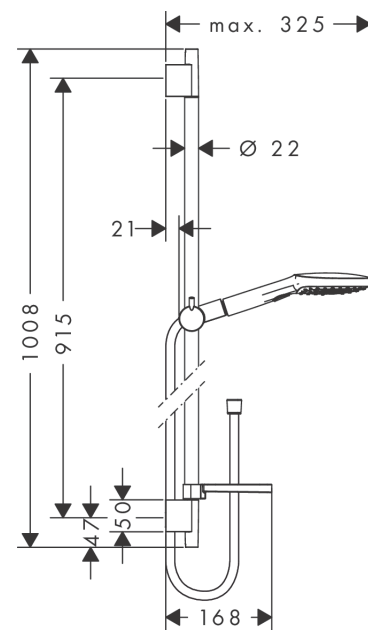

Raindance Select E
Shower set 120 3jet with shower bar 90 cm and soap dish
 Surfaces: **Chrome** Article Number: **26621000**

Description

product features

- consists of: hand shower, shower bar, shower hose, slider, soap dish
- shower head size: 120 mm
- spray type: RainAir, Rain, Whirl
- convenient diversion via Select button
- 90° position adjustable hand shower holder, pivots left and right, up and down
- maximum flow rate at 3 bar: 14,4 l/min
- minimum flow pressure: 1 bar
- pivot connector prevent hose from tangling
- wall mounting: screw fastening
- wall supports of plastic
- shower bar diameter: 22 mm
- profile stand pipe: round

Technology

Product image

Scale drawing

Raindance Select E
Shower set 120 3jet with shower bar 90 cm and soap dish
 Surfaces: **Chrome** Article Number: **26621000**

Flowchart

The consumption was measured in combination with the appropriate fittings (thermostat/mixer/in-wall valve) to reflect actual application in practice.

Exploded Drawing

Year of production: >10/12

Raindance Select E
Shower set 120 3jet with shower bar 90 cm and soap dish
 Surfaces: **Chrome** Article Number: **26621000**

Spare part list

Year of production: >10/12

Pos.	Description	Article Number	Price	PU
1	cover	97709000	€ 35,94	1
2	wall support	96275000	€ 8,45	1
3	tile-matching-disk 7 mm	97450000	-	1
4	mounting set	96179000	€ 11,31	1
5	support, assy	97651000	€ 86,16	1
6	soap dish	26519000	-	1
7	clip for Casetta, Ø 22 mm	96189000	€ 5,24	1
8	handshower	26520000	-	1
9	filter insert	97708000	€ 5,24	1
10	shower hose Isiflex'B 1,60 m	28276000	-	1