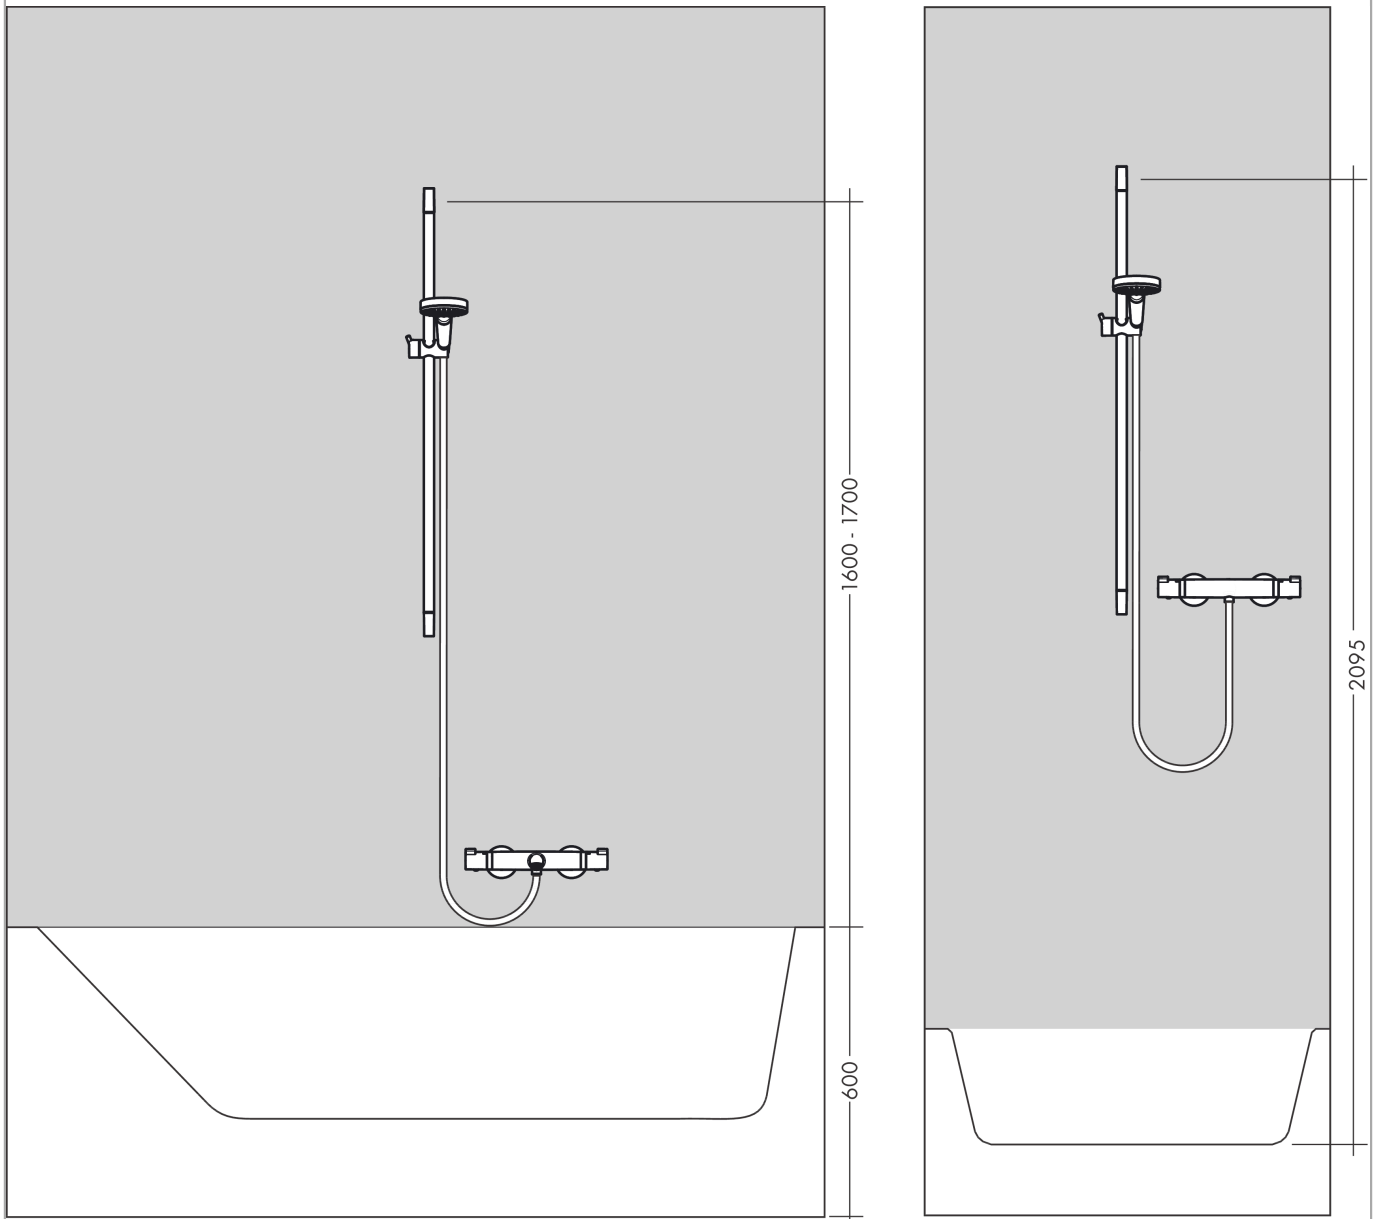

Raindance Select E
Shower set 120 3jet with shower bar 65 cm and soap dish
 Surfaces: **Chrome** Article Number: **26620000**

Description

product features

- consists of: hand shower, shower bar, shower hose, slider, soap dish
- shower head size: 120 mm
- spray type: Rain, RainAir, Whirl
- convenient diversion via Select button
- 90° position adjustable hand shower holder, pivots left and right, up and down
- maximum flow rate at 3 bar: 14,4 l/min
- minimum flow pressure: 1 bar
- pivot connector prevent hose from tangling
- wall mounting: screw fastening
- wall supports of plastic
- shower bar diameter: 22 mm
- profile stand pipe: round

Technology

Product image

Scale drawing

Raindance Select E
Shower set 120 3jet with shower bar 65 cm and soap dish
 Surfaces: **Chrome** Article Number: **26620000**

Flowchart

The consumption was measured in combination with the appropriate fittings (thermostat/mixer/in-wall valve) to reflect actual application in practice.

Raindance Select E
Shower set 120 3jet with shower bar 65 cm and soap dish
 Surfaces: **Chrome** Article Number: **26620000**

Installation examples

Raindance Select E
Shower set 120 3jet with shower bar 65 cm and soap dish
 Surfaces: **Chrome** Article Number: **26620000**

Exploded Drawing

Year of production: >10/12

Raindance Select E
Shower set 120 3jet with shower bar 65 cm and soap dish
 Surfaces: **Chrome** Article Number: **26620000**

Spare part list

Year of production: >10/12