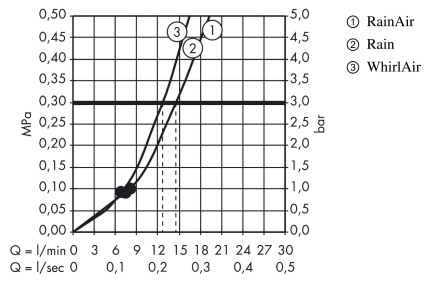

Raindance Select E
Shower set 120 3jet with shower bar 65 cm and soap dish
 Surfaces: **Chrome** Article Number: **26620000**

Description

product features

- consists of: hand shower, shower bar, shower hose, slider, soap dish
- shower head size: 120 mm
- spray type: Rain, RainAir, Whirl
- convenient diversion via Select button
- 90° position adjustable hand shower holder, pivots left and right, up and down
- maximum flow rate at 3 bar: 14,4 l/min
- minimum flow pressure: 1 bar
- pivot connector prevent hose from tangling
- wall mounting: screw fastening
- wall supports of plastic
- shower bar diameter: 22 mm
- profile stand pipe: round

Technology

Product image

Scale drawing

Raindance Select E
Shower set 120 3jet with shower bar 65 cm and soap dish
 Surfaces: **Chrome** Article Number: **26620000**

Flowchart

The consumption was measured in combination with the appropriate fittings (thermostat/mixer/in-wall valve) to reflect actual application in practice.