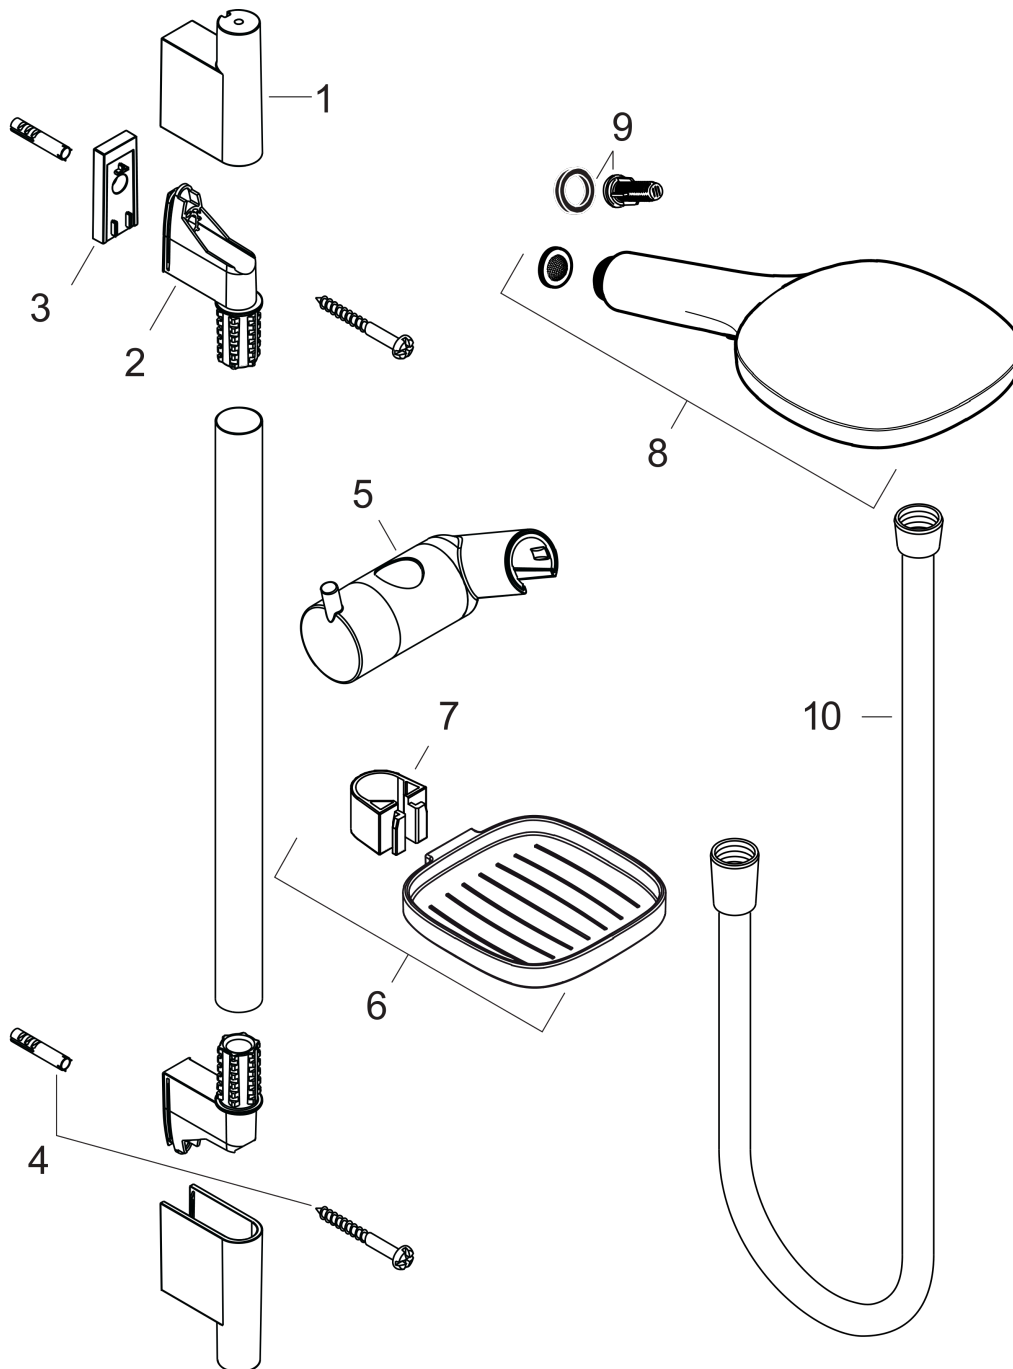

Raindance Select E
Shower set 120 3jet with shower bar 65 cm and soap dish
 Surfaces: **Chrome** Article Number: **26620000**

Description

product features

- consists of: hand shower, shower bar, shower hose, slider, soap dish
- shower head size: 120 mm
- spray type: Rain, RainAir, Whirl
- convenient diversion via Select button
- 90° position adjustable hand shower holder, pivots left and right, up and down
- maximum flow rate at 3 bar: 14,4 l/min
- minimum flow pressure: 1 bar
- pivot connector prevent hose from tangling
- wall mounting: screw fastening
- wall supports of plastic
- shower bar diameter: 22 mm
- profile stand pipe: round

Technology

Product image

Scale drawing

Raindance Select E
Shower set 120 3jet with shower bar 65 cm and soap dish
 Surfaces: **Chrome** Article Number: **26620000**

Flowchart

The consumption was measured in combination with the appropriate fittings (thermostat/mixer/in-wall valve) to reflect actual application in practice.

Raindance Select E
Shower set 120 3jet with shower bar 65 cm and soap dish
 Surfaces: **Chrome** Article Number: **26620000**

Installation examples

Raindance Select E
Shower set 120 3jet with shower bar 65 cm and soap dish
 Surfaces: **Chrome** Article Number: **26620000**

Exploded Drawing

Year of production: >10/12

Raindance Select E
Shower set 120 3jet with shower bar 65 cm and soap dish
 Surfaces: **Chrome** Article Number: **26620000**

Spare part list

Year of production: >10/12