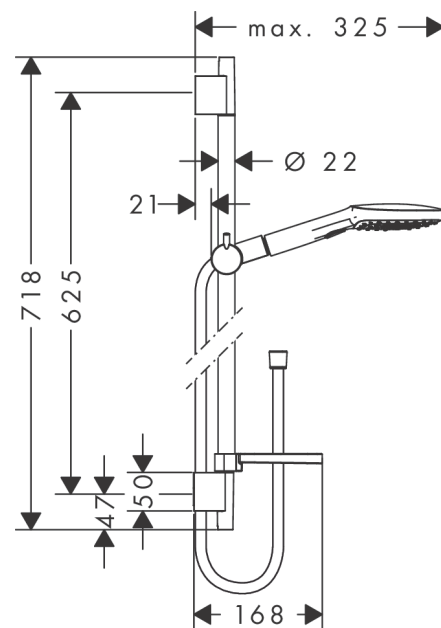

Raindance Select E
Shower set 120 3jet with shower bar 65 cm and soap dish
 Surfaces: **Chrome** Article Number: **26620000**

Description

product features

- consists of: hand shower, shower bar, shower hose, slider, soap dish
- shower head size: 120 mm
- spray type: Rain, RainAir, Whirl
- convenient diversion via Select button
- 90° position adjustable hand shower holder, pivots left and right, up and down
- maximum flow rate at 3 bar: 14,4 l/min
- minimum flow pressure: 1 bar
- pivot connector prevent hose from tangling
- wall mounting: screw fastening
- wall supports of plastic
- shower bar diameter: 22 mm
- profile stand pipe: round

Technology

Product image

Scale drawing

Raindance Select E
Shower set 120 3jet with shower bar 65 cm and soap dish
 Surfaces: **Chrome** Article Number: **26620000**

Flowchart

The consumption was measured in combination with the appropriate fittings (thermostat/mixer/in-wall valve) to reflect actual application in practice.

Raindance Select E
Shower set 120 3jet with shower bar 65 cm and soap dish
 Surfaces: **Chrome** Article Number: **26620000**

Installation examples

Raindance Select E
Shower set 120 3jet with shower bar 65 cm and soap dish
 Surfaces: **Chrome** Article Number: **26620000**

Exploded Drawing

Year of production: >10/12

Raindance Select E
Shower set 120 3jet with shower bar 65 cm and soap dish
 Surfaces: **Chrome** Article Number: **26620000**

Spare part list

Year of production: >10/12