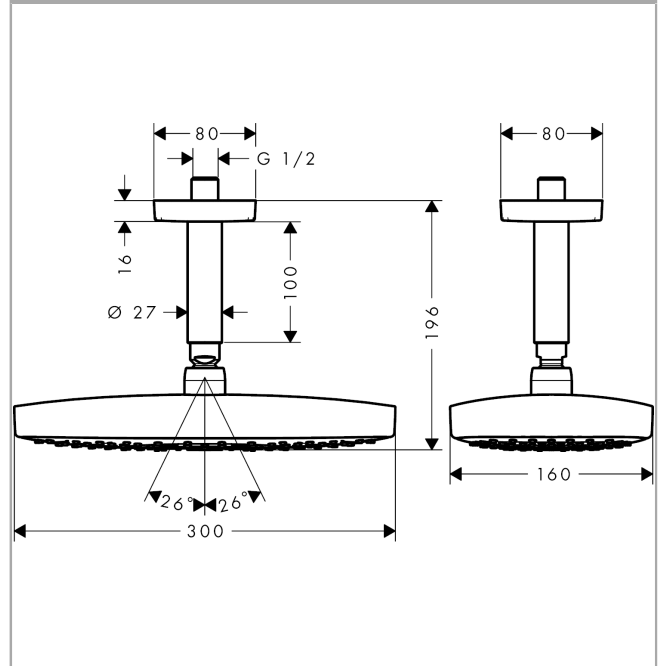

Raindance Select E
Overhead shower 300 2jet with ceiling connector
 Surfaces: **White/Chrome** Article Number: **27384400**

Description

Technology

Product image

Scale drawing

Flowchart

The consumption was measured in combination with the appropriate fittings (thermostat/mixer/ in-wall valve) to reflect actual application in practice.