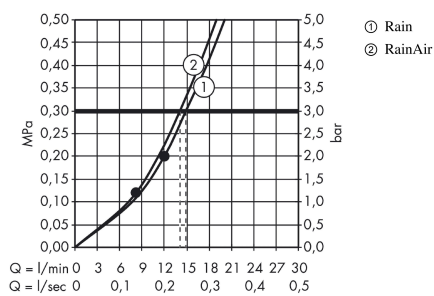

Raindance Select E
Overhead shower 300 2jet with ceiling connector
 Surfaces: **White/Chrome** Article Number: **27384400**

Description

Technology

Product image

Scale drawing

Flowchart

The consumption was measured in combination with the appropriate fittings (thermostat/mixer/ in-wall valve) to reflect actual application in practice.