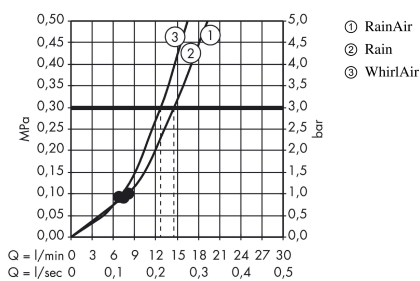

Flowchart

The consumption was measured in combination with the appropriate fittings (thermostat/mixer/ in-wall valve) to reflect actual application in practice.