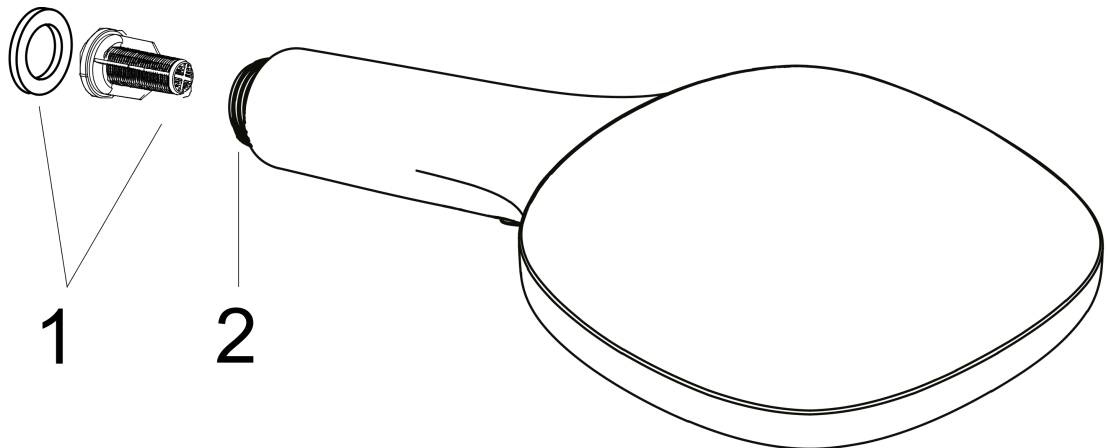

Raindance Select E
Hand shower 120 3jet

Surfaces: **Chrome** Article Number: **26520000**

Exploded Drawing

Year of production: >10/12

Raindance Select E
Hand shower 120 3jet

Surfaces: **Chrome** Article Number: **26520000**

Spare part list

Year of production: >10/12

Pos.	Description	Article Number	Price	PU
1	filter insert	97708000	€ 5,24	1
2	pivoting connection	93089000	€ 13,92	1