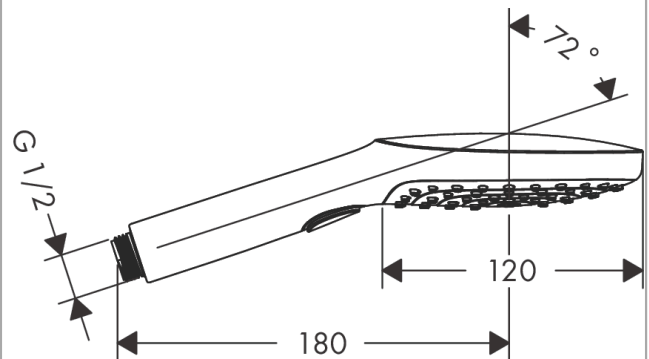

Scale drawing