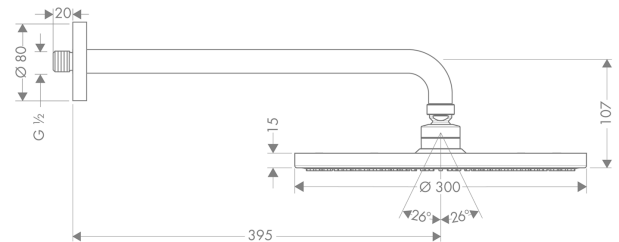

Raindance S

Overhead shower 300 1jet with shower arm 39 cm

Surfaces: **Chrome** Article Number: **27493000**

Description

product features

- consists of: overhead shower, shower arm
- shower head size: 300 mm
- spray type: RainAir
- ball-joint: overhead shower angle adjustable
- material spray disc: metal
- shower arm length 390 mm
- maximum flow rate at 3 bar: 18 l/min
- flow rate RainAir spray (at 3 bar): 18 l/min
- minimum flow pressure: 1,5 bar
- spray disc removable for cleaning
- installation: wall
- connection thread G ½
- connection dimension: DN15

Technology

Product image

Scale drawing

Raindance S
Overhead shower 300 1jet with shower arm 39 cm
 Surfaces: **Chrome** Article Number: **27493000**

Flowchart

The consumption was measured in combination with the appropriate fittings (thermostat/mixer/in-wall valve) to reflect actual application in practice.

Raindance S
Overhead shower 300 1jet with shower arm 39 cm
 Surfaces: **Chrome** Article Number: **27493000**

Exploded Drawing

Year of production: >01/11

Raindance S**Overhead shower 300 1jet with shower arm 39 cm**Surfaces: **Chrome** Article Number: **27493000****Spare part list**

Year of production: >01/11

Pos.	Description	Article Number	Price	PU
1	mounting kit	95208000	€ 57,12	1
2	mounting set	40916000	€ 5,24	1
3	O-ring 34x2	98383000	€ 5,24	1
4	escutcheon Ø 80 mm	98940000	€ 22,37	1
5	shower arm 390 mm	27413000	-	1
6	filter insert	97708000	€ 5,24	1
7	ball joint	98941000	€ 35,94	1
8	lock washer	98942000	€ 18,33	1
9	hollow set screw M4x6	97767000	€ 3,21	1
10	lever collar	97536000	€ 5,24	1
11	air jet	95794000	€ 28,20	1
a	non return valve	95699000	€ 13,92	1