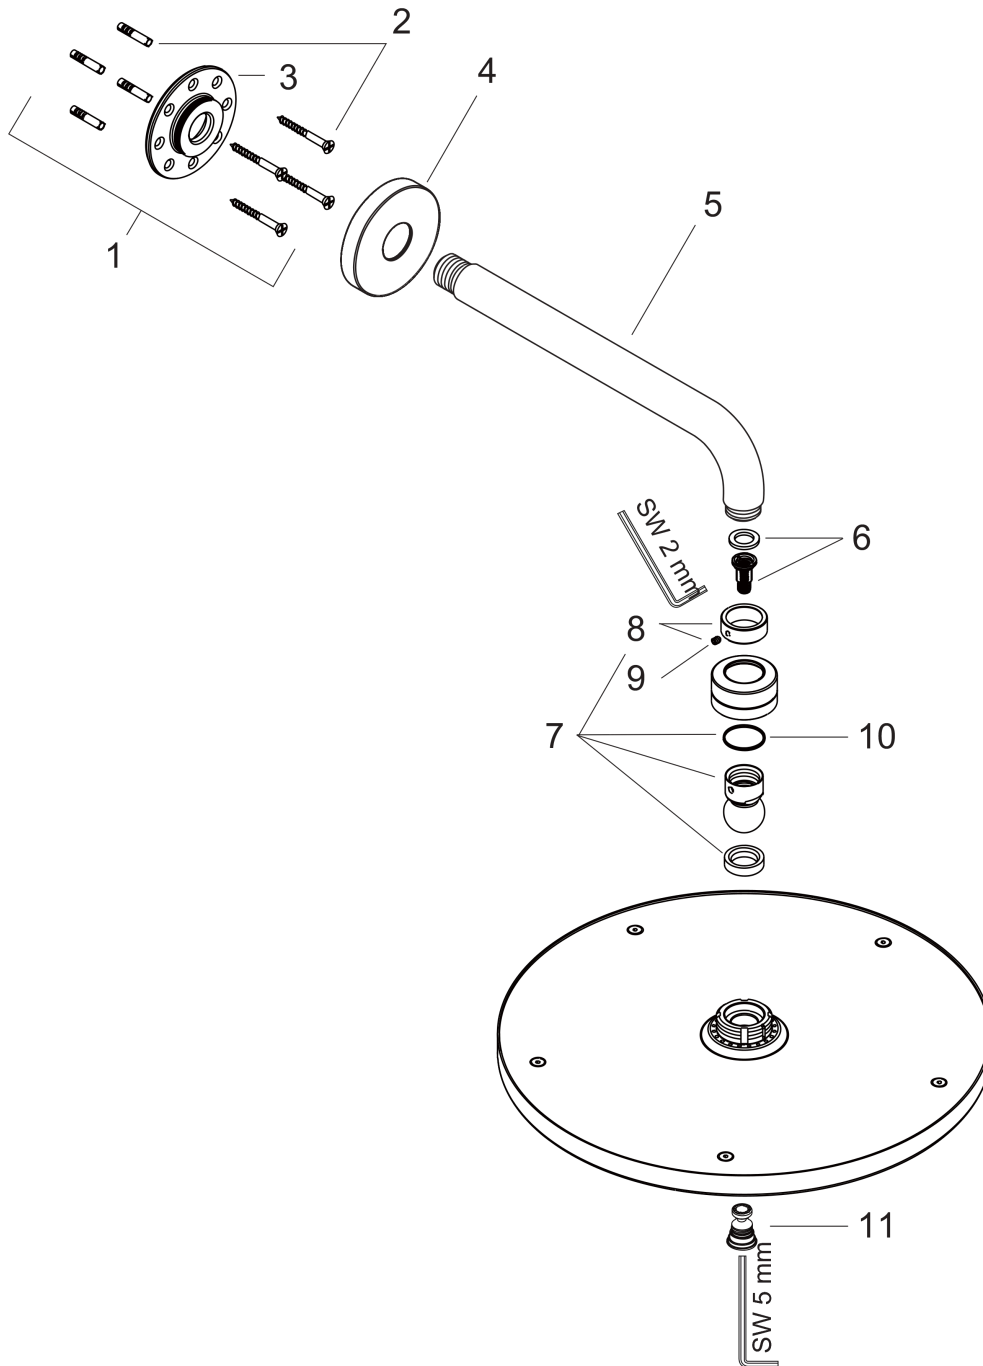

Raindance S

Overhead shower 300 1jet with shower arm 39 cm

Surfaces: **Chrome** Article Number: **27493000**

Description

product features

- consists of: overhead shower, shower arm
- shower head size: 300 mm
- spray type: RainAir
- ball-joint: overhead shower angle adjustable
- material spray disc: metal
- shower arm length 390 mm
- maximum flow rate at 3 bar: 18 l/min
- flow rate RainAir spray (at 3 bar): 18 l/min
- minimum flow pressure: 1,5 bar
- spray disc removable for cleaning
- installation: wall
- connection thread G ½
- connection dimension: DN15

Technology

Product image

Scale drawing

Raindance S
Overhead shower 300 1jet with shower arm 39 cm
 Surfaces: **Chrome** Article Number: **27493000**

Flowchart

The consumption was measured in combination with the appropriate fittings (thermostat/mixer/in-wall valve) to reflect actual application in practice.

Raindance S
Overhead shower 300 1jet with shower arm 39 cm
 Surfaces: **Chrome** Article Number: **27493000**

Exploded Drawing

Year of production: >01/11

Raindance S**Overhead shower 300 1jet with shower arm 39 cm**Surfaces: **Chrome** Article Number: **27493000****Spare part list**

Year of production: >01/11

Pos.	Description	Article Number	Price	PU
1	mounting kit	95208000	€ 57,12	1
2	mounting set	40916000	€ 5,24	1
3	O-ring 34x2	98383000	€ 5,24	1
4	escutcheon Ø 80 mm	98940000	€ 22,37	1
5	shower arm 390 mm	27413000	-	1
6	filter insert	97708000	€ 5,24	1
7	ball joint	98941000	€ 35,94	1
8	lock washer	98942000	€ 18,33	1
9	hollow set screw M4x6	97767000	€ 3,21	1
10	lever collar	97536000	€ 5,24	1
11	air jet	95794000	€ 28,20	1
a	non return valve	95699000	€ 13,92	1