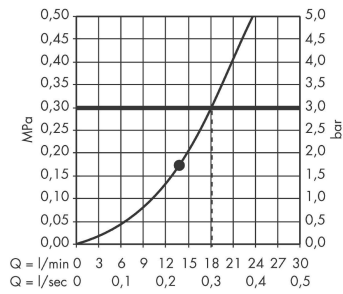

Raindance S

Overhead shower 300 1jet with shower arm 39 cm

Surfaces: **Chrome** Article Number: **27493000**

Description

product features

- consists of: overhead shower, shower arm
- shower head size: 300 mm
- spray type: RainAir
- ball-joint: overhead shower angle adjustable
- material spray disc: metal
- shower arm length 390 mm
- maximum flow rate at 3 bar: 18 l/min
- flow rate RainAir spray (at 3 bar): 18 l/min
- minimum flow pressure: 1,5 bar
- spray disc removable for cleaning
- installation: wall
- connection thread G ½
- connection dimension: DN15

Technology

Product image

Scale drawing

Raindance S
Overhead shower 300 1jet with shower arm 39 cm
 Surfaces: **Chrome** Article Number: **27493000**

Flowchart

The consumption was measured in combination with the appropriate fittings (thermostat/mixer/in-wall valve) to reflect actual application in practice.