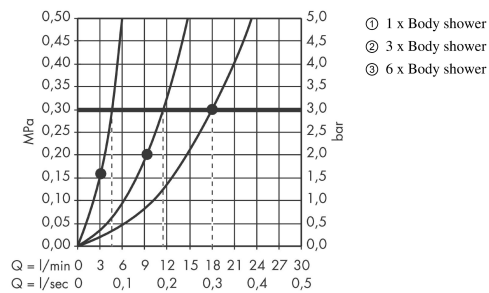

Flowchart

The consumption was measured in combination with the appropriate fittings (thermostat/mixer/in-wall valve) to reflect actual application in practice.