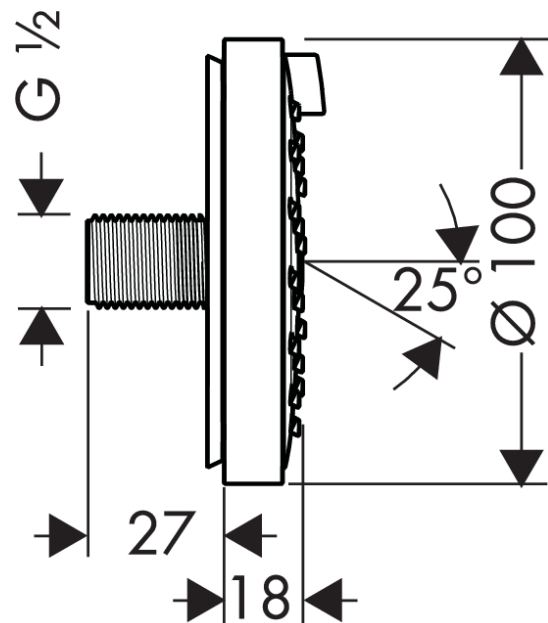

Scale drawing