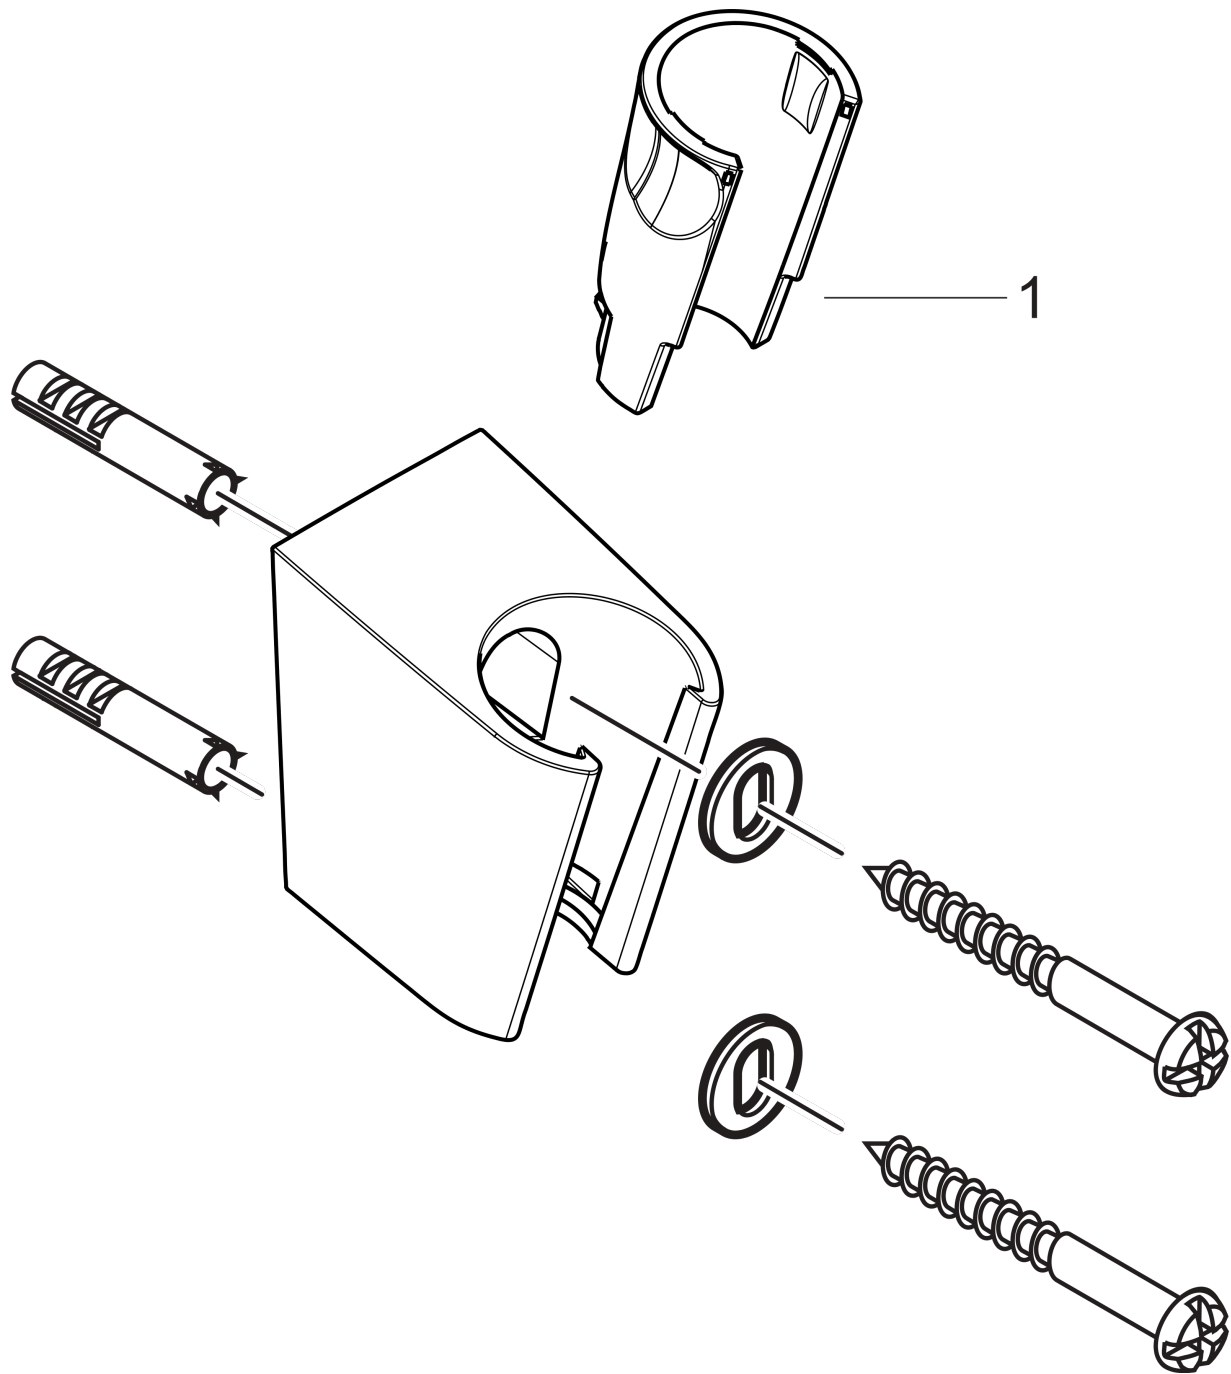

**Shower holder Porter S**

Surfaces: **Chrome** Article Number: **28331000**

**Description**

**product features**

- fixed holding position
- for hoses with conical nut
- material: plastic

**Design awards**

**Product image**

**Scale drawing**

**Shower holder Porter S**

Surfaces: **Chrome** Article Number: **28331000**

**Exploded Drawing**

Year of production: >06/05

**Shower holder Porter S**

Surfaces: **Chrome** Article Number: **28331000**