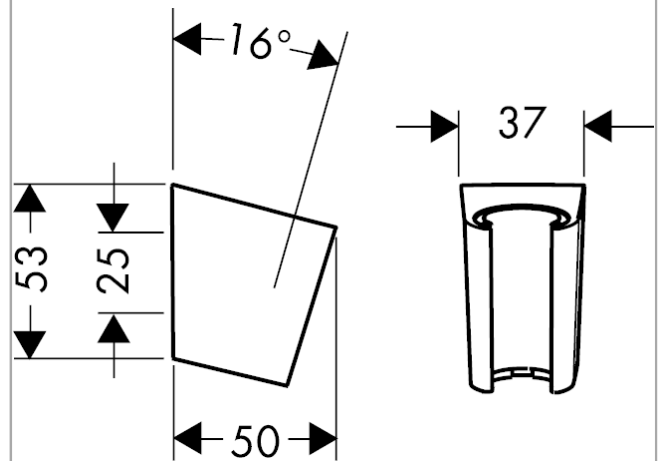

**Shower holder Porter S**

Surfaces: **Chrome** Article Number: **28331000**

**Description**

**product features**

- fixed holding position
- for hoses with conical nut
- material: plastic

**Design awards**

**Product image**

**Scale drawing**

**Shower holder Porter S**

Surfaces: **Chrome** Article Number: **28331000**

**Exploded Drawing**

Year of production: >06/05

**Shower holder Porter S**

Surfaces: **Chrome** Article Number: **28331000**