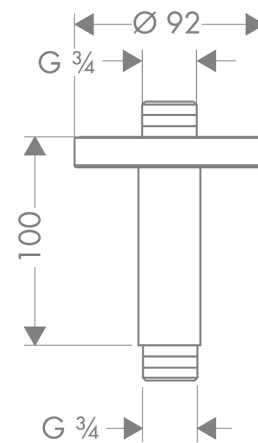

Ceiling connector 10 cmSurfaces: **Chrome** Article Number: **27418000****Description****product features**

- length: 100 mm
- purpose of use: also usable as an extension
- installation type: exposed installation
- material: brass
- connection type: G ¾

Product image**Scale drawing**

Ceiling connector 10 cm

Surfaces: **Chrome** Article Number: **27418000**

Exploded Drawing

Year of production: **09/04 - 06/22**

Ceiling connector 10 cm

Surfaces: **Chrome** Article Number: **27418000**

Spare part list

Year of production: **09/04 - 06/22**

Pos.	Description	Article Number	Price	PU
1	mounting set	40916000	€ 5,24	1
2	O-Ring 23x2,5	98183000	€ 3,21	1
3	escutcheon	98589000	€ 124,95	1