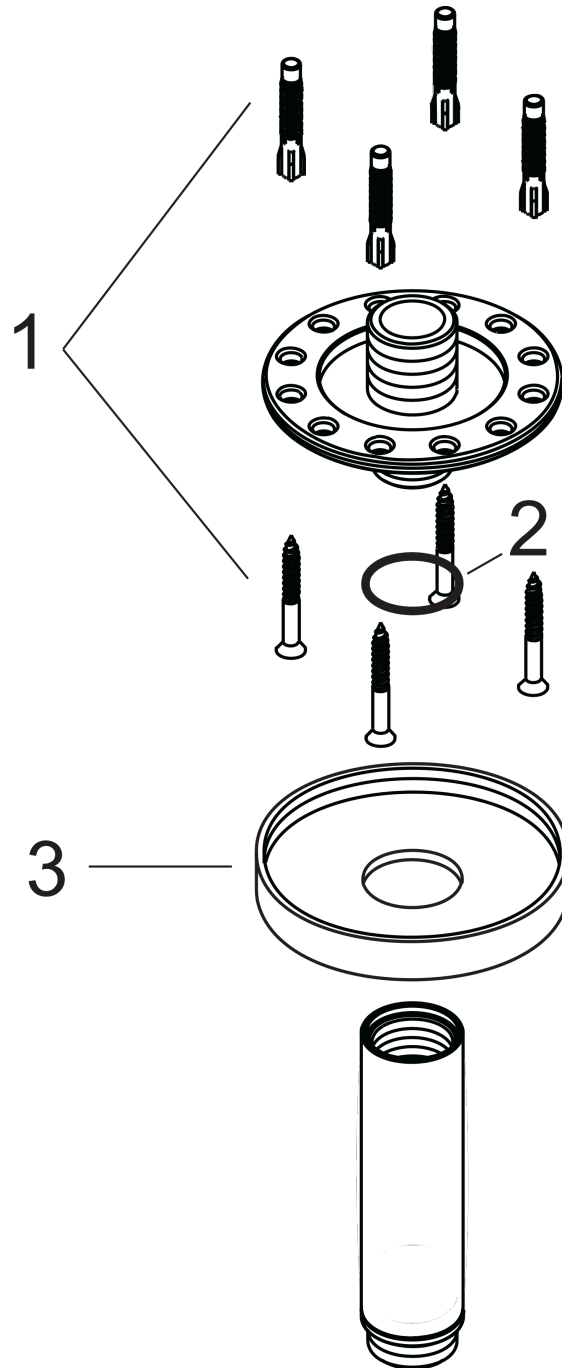

Ceiling connector 10 cmSurfaces: **Chrome** Article Number: **27418000****Description****product features**

- length: 100 mm
- purpose of use: also usable as an extension
- installation type: exposed installation
- material: brass
- connection type: G ¾

Product image**Scale drawing**

Ceiling connector 10 cm

Surfaces: **Chrome** Article Number: **27418000**

Exploded Drawing

Year of production: **09/04 - 06/22**

Ceiling connector 10 cm

Surfaces: **Chrome** Article Number: **27418000**

Spare part list

Year of production: **09/04 - 06/22**

Pos.	Description	Article Number	Price	PU
1	mounting set	40916000	€ 5,24	1
2	O-Ring 23x2,5	98183000	€ 3,21	1
3	escutcheon	98589000	€ 124,95	1