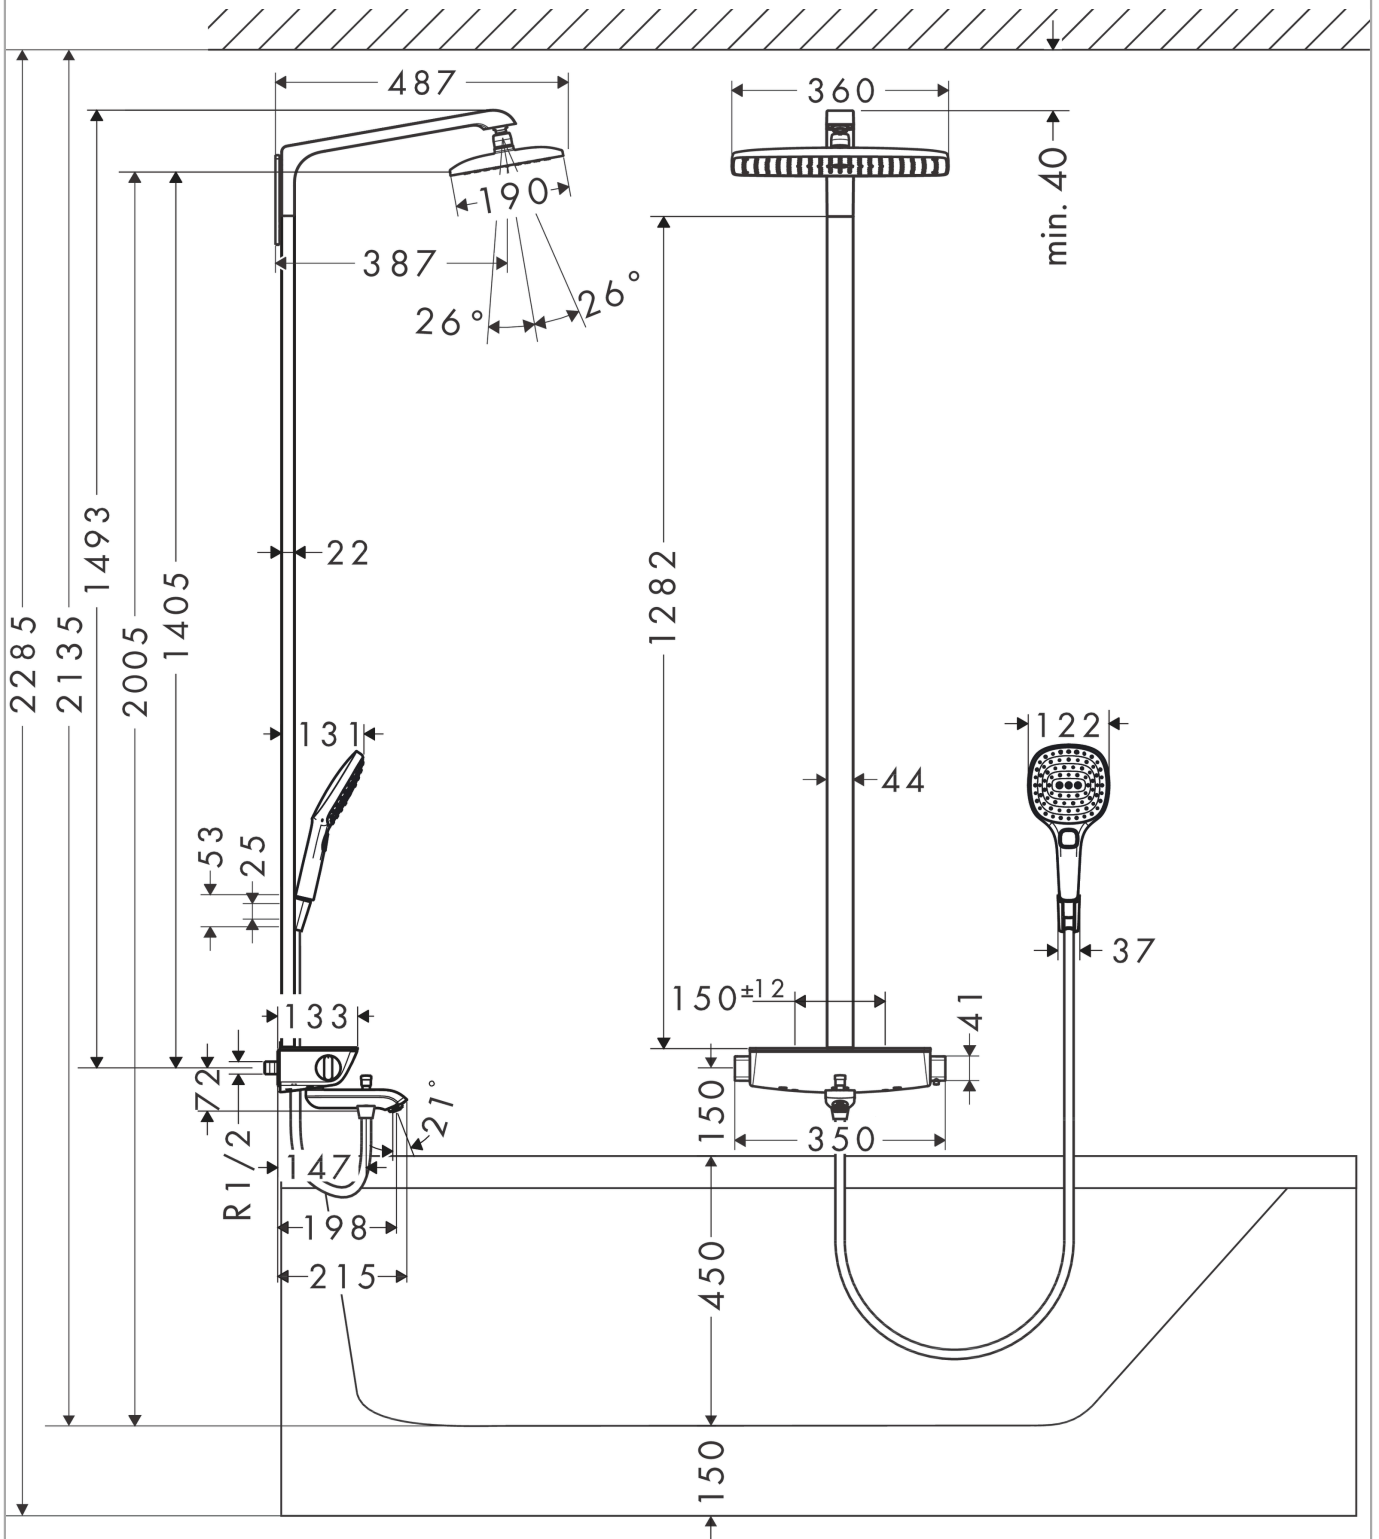

Raindance E

Showerpipe 360 1jet with bath thermostat

Surfaces: **Chrome** Article Number: **27113000**

Installation examples