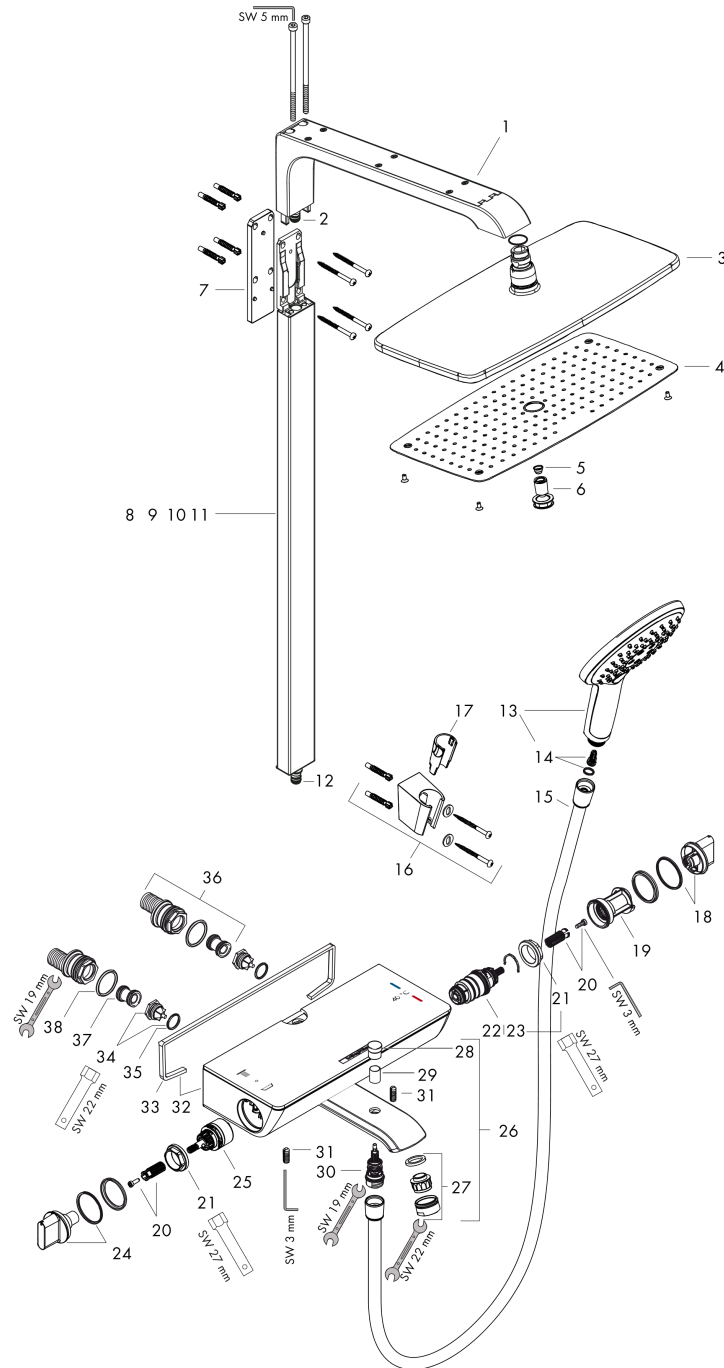

Raindance E
Showerpipe 360 1jet with bath thermostat
Surfaces: **Chrome** Article Number: **27113000**

Exploded Drawing

Year of production: >02/15

Raindance E

Showerpipe 360 1jet with bath thermostat

Surfaces: **Chrome** Article Number: **27113000**

Spare part list

Year of production: >02/15

Pos.	Description	Article Number	Price	PU
1	shower arm	92267000	€ 249,90	1
2	O-ring 9x2	98119000	€ 3,21	1
3	Overhead shower with female thread G½	27381000	-	1
4	spray body	92295000	€ 124,95	1
5	filter	97735000	€ 3,21	1
6	air jet	95416000	€ 35,94	1
7	tile-matching-disk 7 mm	95960000	€ 35,94	1
8	pipe with cover (1282 mm)	92266000	€ 329,87	1
9	pipe with cover (850 mm)	92265000	€ 249,90	1
10	pipe with cover (950 mm)	92357000	€ 249,90	1
11	pipe with cover (1382 mm)	92358000	€ 401,27	1
12	O-ring 9x1,8	98118000	€ 3,21	1
13	handshower	26520000	-	1
14	filter insert	97708000	€ 5,24	1
15	shower hose Isiflex'B 1,60 m	28276000	-	1
16	shower holder	28331000	-	1
17	guide	98918000	€ 3,21	1
18	handle for thermostat	95770000	€ 57,12	1
19	safety set	95771000	€ 8,45	1
20	handle fixing set	92130000	€ 5,24	1
21	nut	98913000	€ 18,33	1
22	thermostat cartridge	98282000	€ 100,44	1
23	cartridge for exchanged connections	92373000	€ 249,90	1
24	handle	95957000	€ 57,12	1
25	shut off unit with selector	98283000	€ 70,57	1
26	spout cpl.	92169000	€ 162,08	1
27	aerator M24x1 (30 l/min)	96512000	€ 13,92	1
28	diverter knob	97981000	€ 18,33	1
29	sleeve	97979000	€ 13,92	1
30	selector	97978000	€ 57,12	1
31	hollow set screw M6x16 including o-ring 29x3	98372000	€ 8,45	1
32	escutcheon	92698000	€ 249,90	1
33	seal	97530000	€ 5,24	1
34	non return valve (pressure-resistant up to 2 MPa)	95773000	€ 28,20	1
35	O-ring 17x2	98199000	€ 3,21	1
36	set of S-unions	95772000	€ 86,16	1
37	noise reduction	96429000	€ 5,24	1
38	O-ring 29x3	98371000	€ 5,24	1
a	brake disc	92832000	€ 5,24	1