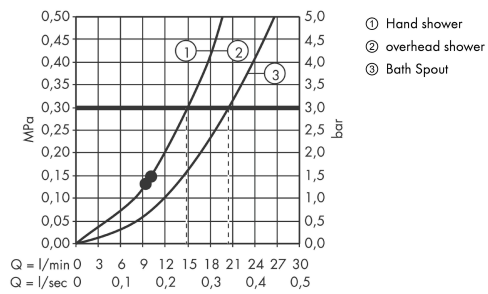

Raindance E
Showerpipe 360 1jet with bath thermostat
Surfaces: **Chrome** Article Number: **27113000**

Product image

Scale drawing

Flowchart