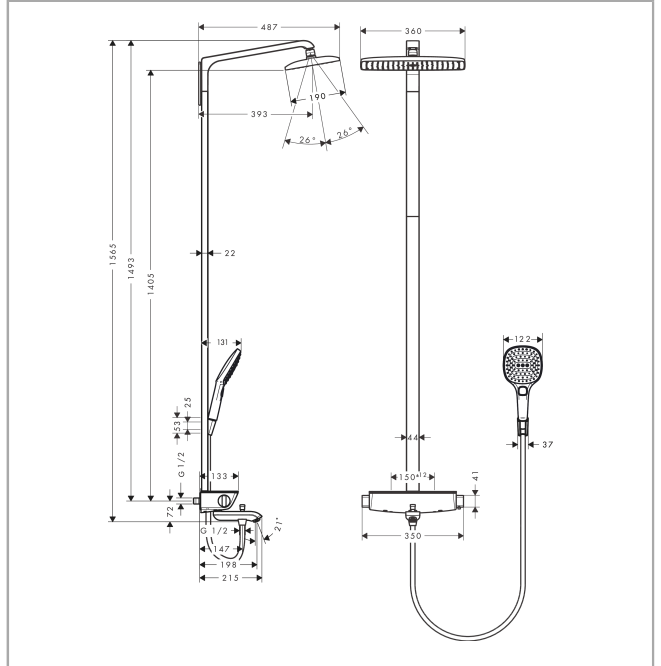

Scale drawing