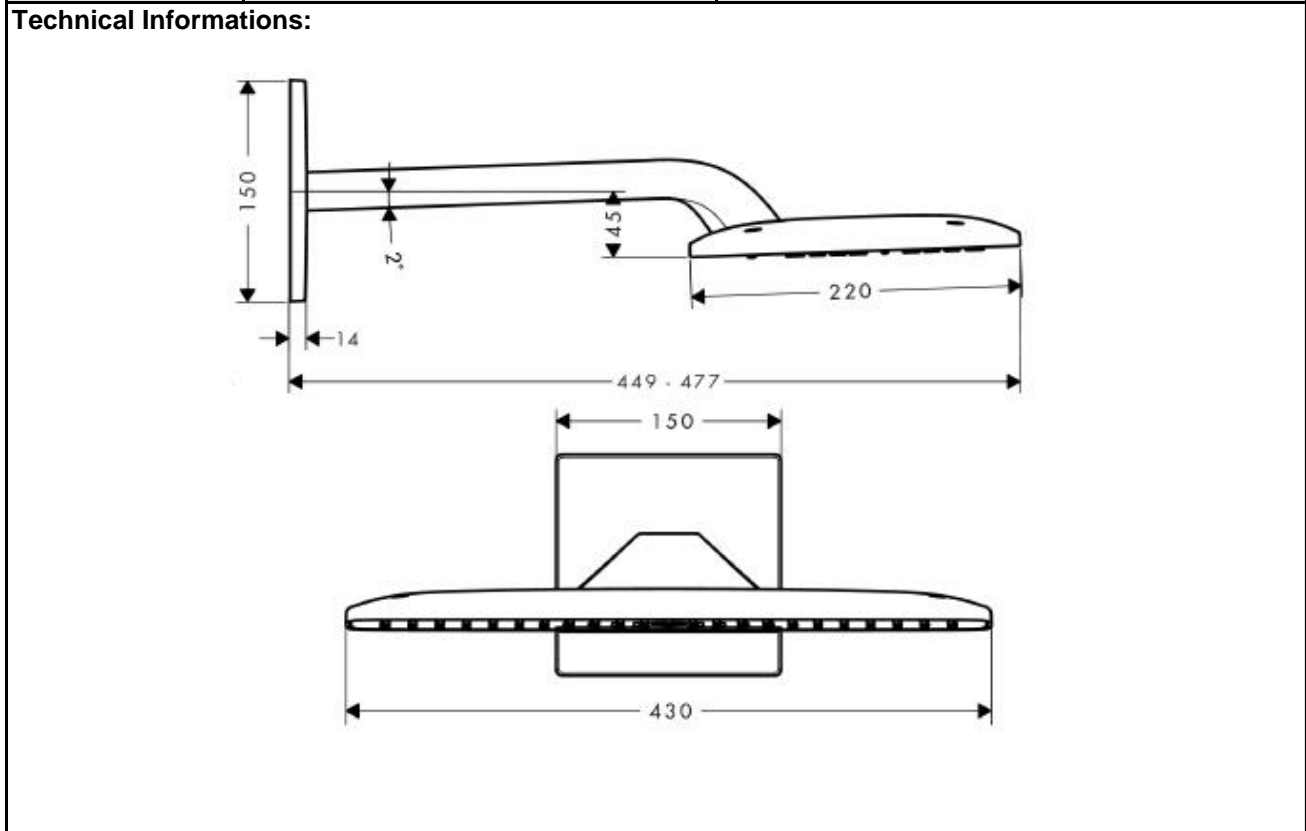

SPECIFICATION SHEET - fittings

BRAND:	hansgrohe	Product Photo: 
ORIGIN:	Germany	
SERIES:	Raindance E 420 Air	
PRODUCT DESCRIPTION:	2 jet overhead shower • with shower arm projection 380mm • overhead shower sizes 430x220mm • sprays: RainAir, wide flood jet • flow rate at 3 bars (45 psi) in RainAir jet: 22 l/min in flood spary 23 l/min in mix spray 33 l/min	
MODEL No.	27373 000	
FINISH/COLOUR:	Chrome-plated	
DIMENSIONS:		
OPTIONAL MATCHING PARTS:		