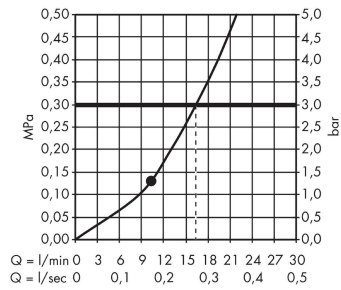

Raindance E

Overhead shower 360 1jet with shower arm 39 cm

Surfaces: **Chrome** Article Number: **27376000**

Flowchart

The consumption was measured in combination with the appropriate fittings (thermostat/mixer/in-wall valve) to reflect actual application in practice.