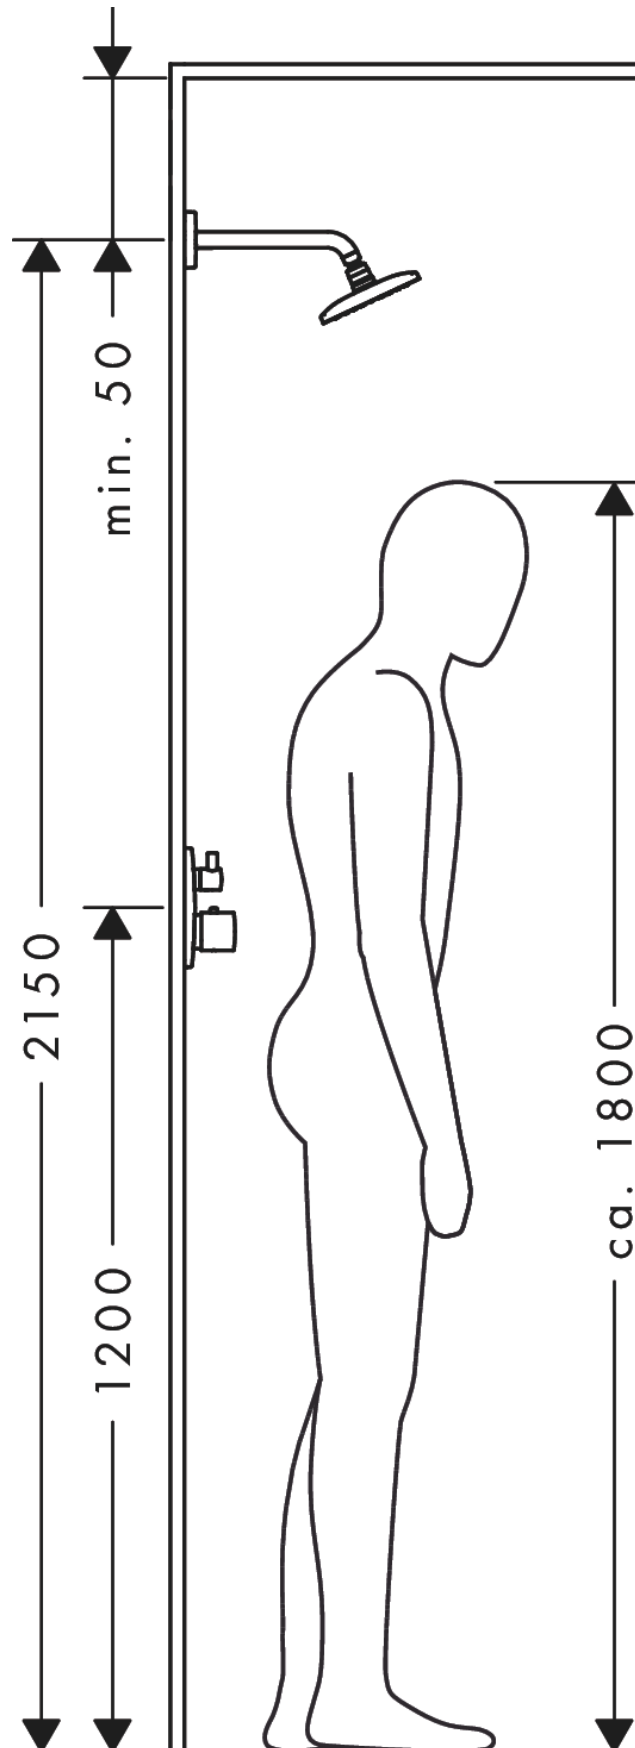

Raindance E

Overhead shower 360 1jet with shower arm 39 cm

Surfaces: **Chrome** Article Number: **27376000**

Flowchart

The consumption was measured in combination with the appropriate fittings (thermostat/mixer/in-wall valve) to reflect actual application in practice.

Raindance E

Overhead shower 360 1jet with shower arm 39 cm

Surfaces: **Chrome** Article Number: **27376000**

Installation examples

Raindance E

Overhead shower 360 1jet with shower arm 39 cm

Surfaces: **Chrome** Article Number: **27376000**

Exploded Drawing

Year of production: >03/12

Raindance E**Overhead shower 360 1jet with shower arm 39 cm**Surfaces: **Chrome** Article Number: **27376000****Spare part list**

Year of production: >03/12

Pos.	Description	Article Number	Price	PU
1	mounting kit	95208000	€ 57,12	1
2	escutcheon	95515000	€ 28,20	1
3	shower arm	27446000	-	1
4	O-ring 20x1,5	98197000	€ 3,21	1
5	O-ring 16x2	98133000	€ 3,21	1
6	spray body	92295000	€ 124,95	1
7	filter	97735000	€ 3,21	1
8	air jet	95416000	€ 35,94	1
9	O-ring 15x2	98163000	€ 3,21	1
10	set of screws	92834000	€ 11,31	1