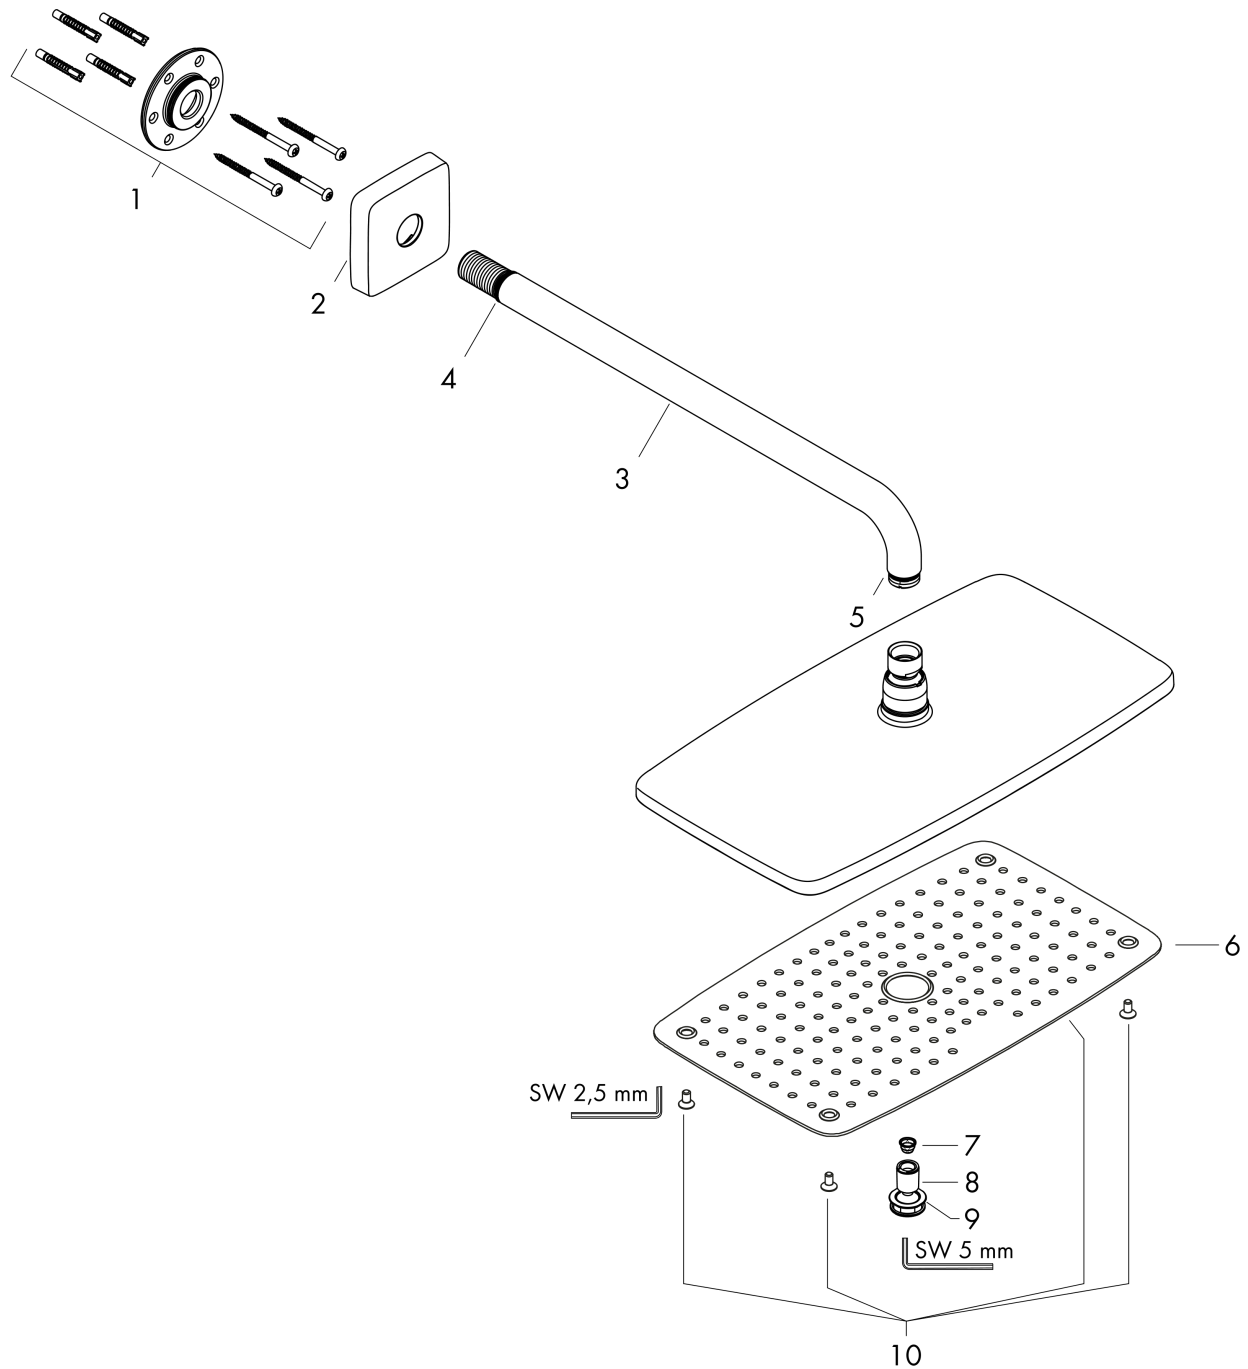

Raindance E

Overhead shower 360 1jet with shower arm 39 cm

Surfaces: **Chrome** Article Number: **27376000**

Flowchart

The consumption was measured in combination with the appropriate fittings (thermostat/mixer/in-wall valve) to reflect actual application in practice.

Raindance E

Overhead shower 360 1jet with shower arm 39 cm

Surfaces: **Chrome** Article Number: **27376000**

Installation examples

Raindance E

Overhead shower 360 1jet with shower arm 39 cm

Surfaces: **Chrome** Article Number: **27376000**

Exploded Drawing

Year of production: >03/12

Raindance E**Overhead shower 360 1jet with shower arm 39 cm**Surfaces: **Chrome** Article Number: **27376000****Spare part list**

Year of production: >03/12

Pos.	Description	Article Number	Price	PU
1	mounting kit	95208000	€ 57,12	1
2	escutcheon	95515000	€ 28,20	1
3	shower arm	27446000	-	1
4	O-ring 20x1,5	98197000	€ 3,21	1
5	O-ring 16x2	98133000	€ 3,21	1
6	spray body	92295000	€ 124,95	1
7	filter	97735000	€ 3,21	1
8	air jet	95416000	€ 35,94	1
9	O-ring 15x2	98163000	€ 3,21	1
10	set of screws	92834000	€ 11,31	1