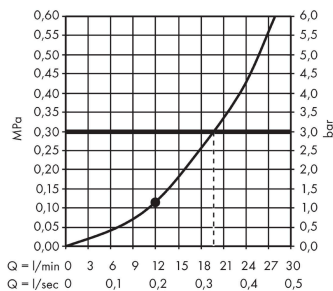

Raindance E

Overhead shower 400/400 1jet

Surfaces: **Chrome** Article Number: **26252000**

Description

product features

- shower head size: 400 x 400 mm
- spray type: RainAir
- material spray disc: metal
- maximum flow rate at 3 bar: 20 l/min
- flow rate RainAir spray (at 3 bar): 20 l/min
- minimum flow pressure: 1,2 bar
- spray disc removable for cleaning
- installation: flush with the ceiling
- connection thread G 1/2
- connection dimension: DN15
- suitable for continous flow water heaters
- not included: basic set

Technology

Certificates

Product image

Scale drawing

Flowchart

The consumption was measured in combination with the appropriate fittings (thermostat/mixer/ in-wall valve) to reflect actual application in practice.