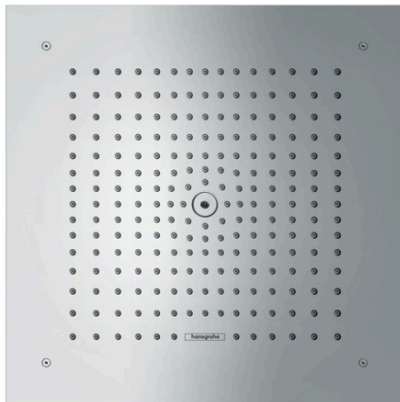

Raindance E

Overhead shower 400/400 1jet

Surfaces: **Chrome** Article Number: **26252000**

Description

product features

- shower head size: 400 x 400 mm
- spray type: RainAir
- material spray disc: metal
- maximum flow rate at 3 bar: 20 l/min
- flow rate RainAir spray (at 3 bar): 20 l/min
- minimum flow pressure: 1,2 bar
- spray disc removable for cleaning
- installation: flush with the ceiling
- connection thread G 1/2
- connection dimension: DN15
- suitable for continous flow water heaters
- not included: basic set

Technology

Certificates

Product image

Scale drawing

Flowchart

The consumption was measured in combination with the appropriate fittings (thermostat/mixer/ in-wall valve) to reflect actual application in practice.

Raindance E

Overhead shower 400/400 1jet

Surfaces: **Chrome** Article Number: **26252000**

Exploded Drawing

Year of production: >08/19

Raindance E**Overhead shower 400/400 1jet**Surfaces: **Chrome** Article Number: **26252000****Spare part list**