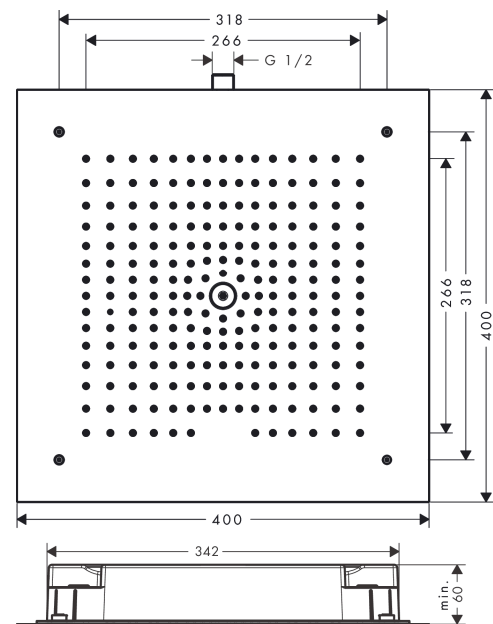

Raindance E

Overhead shower 400/400 1jet

Surfaces: **Chrome** Article Number: **26252000**

Description

product features

- shower head size: 400 x 400 mm
- spray type: RainAir
- material spray disc: metal
- maximum flow rate at 3 bar: 20 l/min
- flow rate RainAir spray (at 3 bar): 20 l/min
- minimum flow pressure: 1,2 bar
- spray disc removable for cleaning
- installation: flush with the ceiling
- connection thread G 1/2
- connection dimension: DN15
- suitable for continous flow water heaters
- not included: basic set

Technology

Certificates

Product image

Scale drawing

Flowchart

The consumption was measured in combination with the appropriate fittings (thermostat/mixer/ in-wall valve) to reflect actual application in practice.

Raindance E

Overhead shower 400/400 1jet

Surfaces: **Chrome** Article Number: **26252000**

Exploded Drawing

Year of production: >08/19

Raindance E**Overhead shower 400/400 1jet**Surfaces: **Chrome** Article Number: **26252000****Spare part list**