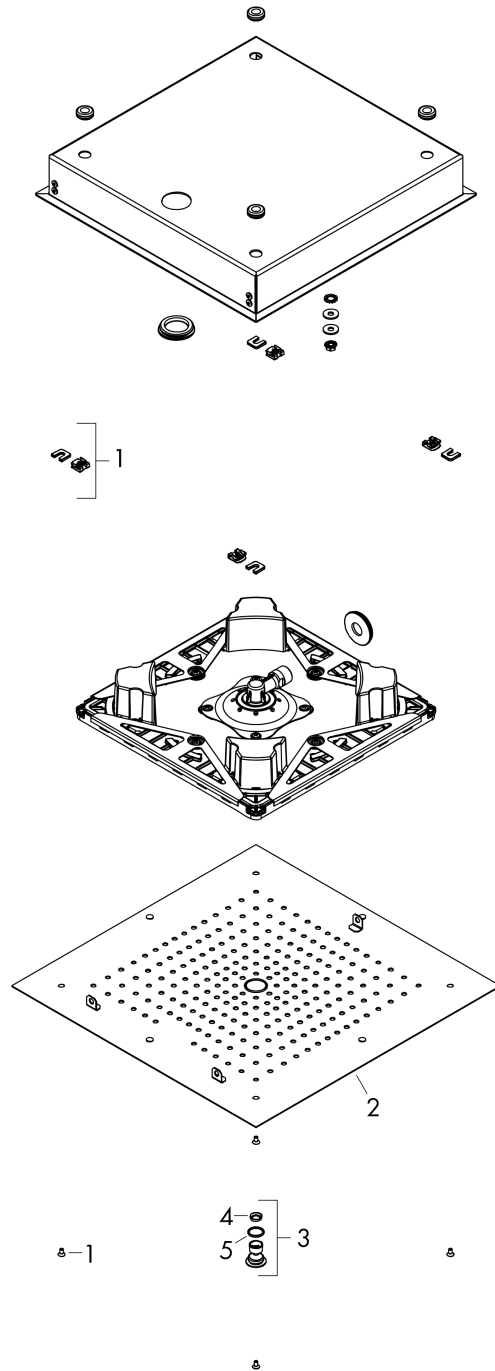

Raindance E

Overhead shower 400/400 1jet

Surfaces: **Chrome** Article Number: **26252000**

Description

product features

- shower head size: 400 x 400 mm
- spray type: RainAir
- material spray disc: metal
- maximum flow rate at 3 bar: 20 l/min
- flow rate RainAir spray (at 3 bar): 20 l/min
- minimum flow pressure: 1,2 bar
- spray disc removable for cleaning
- installation: flush with the ceiling
- connection thread G 1/2
- connection dimension: DN15
- suitable for continous flow water heaters
- not included: basic set

Technology

Certificates

Product image

Scale drawing

Flowchart

The consumption was measured in combination with the appropriate fittings (thermostat/mixer/ in-wall valve) to reflect actual application in practice.

Raindance E

Overhead shower 400/400 1jet

Surfaces: **Chrome** Article Number: **26252000**

Exploded Drawing

Year of production: >08/19

Raindance E**Overhead shower 400/400 1jet**Surfaces: **Chrome** Article Number: **26252000****Spare part list**

Year of production: >08/19

Pos.	Description	Article Number	Price	PU
1	mounting set	92804000	€ 28,20	1
2	spray body	93239000	€ 539,55	1
3	air jet	93127000	€ 28,20	1
4	filter	93128000	€ 8,45	1
5	O-ring 15x2	98163000	€ 3,21	1
a	concealed item	26254180	-	1