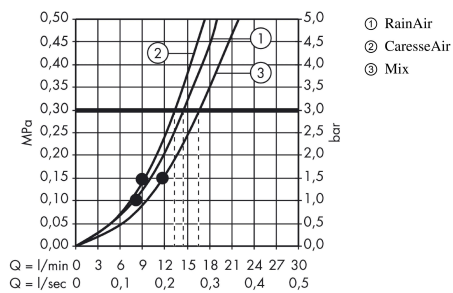

PuraVida
Shower set with shower bar 90 cm
 Surfaces: **White/Chrome** Article Number: **27853400**

Description

Technology

Product image

Scale drawing

Flowchart

The consumption was measured in combination with the appropriate fittings (thermostat/mixer/ in-wall valve) to reflect actual application in practice.

PuraVida
Shower set with shower bar 90 cm
 Surfaces: **White/Chrome** Article Number: **27853400**

Installation examples