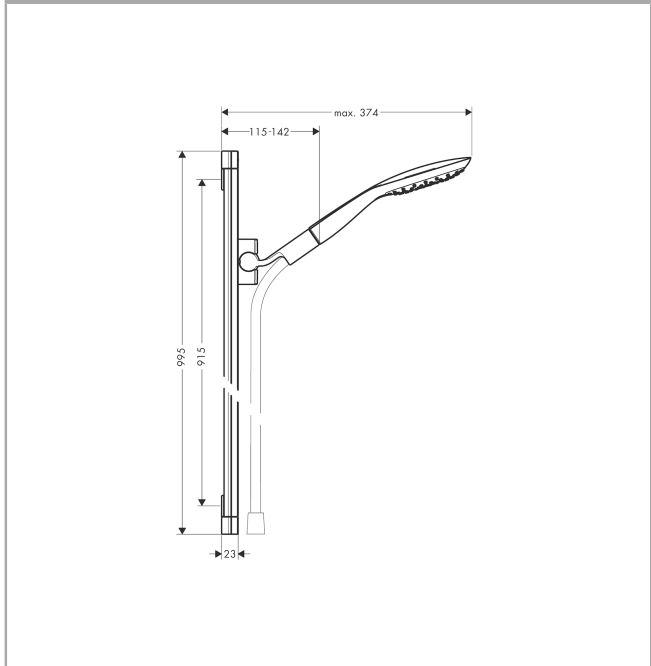

PuraVida
Shower set with shower bar 90 cm
 Surfaces: **White/Chrome** Article Number: **27853400**

Description

Technology

Product image

Scale drawing

Flowchart

The consumption was measured in combination with the appropriate fittings (thermostat/mixer/ in-wall valve) to reflect actual application in practice.

PuraVida
Shower set with shower bar 90 cm
 Surfaces: **White/Chrome** Article Number: **27853400**

Installation examples