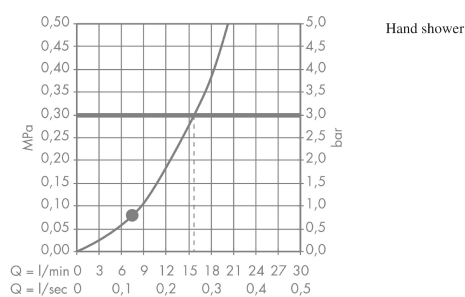

PuraVida

Baton hand shower 120 1jet

Surfaces: **white/chrome** Article Number: **28558400**

Description

product features

- hand shower with 2-shell construction
- shower head size: 150 mm
- spray type: RainAir
- flow rate at 3 bar: 16 l/min
- with internal water conduction
- rinseable dirt filter
- connection thread G 1/2
- connection dimension: DN15
- suitable for continuous flow water heaters

Technology

Product image

Scale drawing

Flowchart

The consumption was measured in combination with the appropriate fittings (thermostat/mixer/in-wall valve) to reflect actual application in practice.