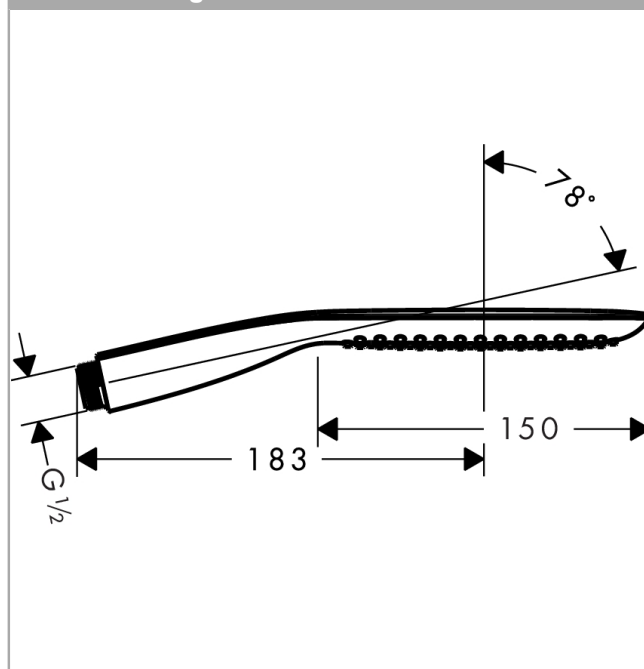

PuraVida

Baton hand shower 120 1jet

Surfaces: **white/chrome** Article Number: **28558400**

Description

product features

- hand shower with 2-shell construction
- shower head size: 150 mm
- spray type: RainAir
- flow rate at 3 bar: 16 l/min
- with internal water conduction
- rinseable dirt filter
- connection thread G 1/2
- connection dimension: DN15
- suitable for continuous flow water heaters

Technology

Product image

Scale drawing

Flowchart

The consumption was measured in combination with the appropriate fittings (thermostat/mixer/in-wall valve) to reflect actual application in practice.