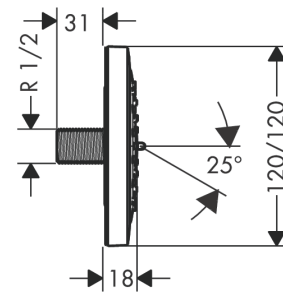

Scale drawing