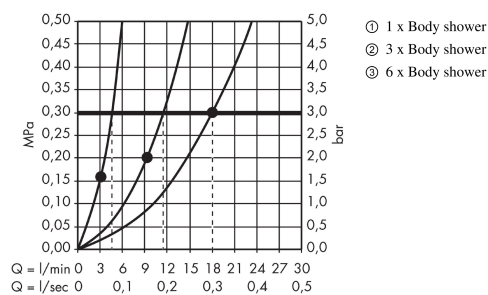

Flowchart

The consumption was measured in combination with the appropriate fittings (thermostat/mixer/ in-wall valve) to reflect actual application in practice.