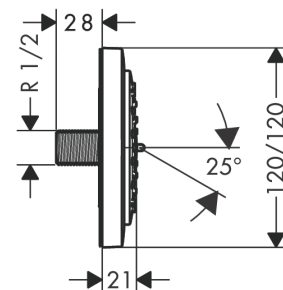

Scale drawing