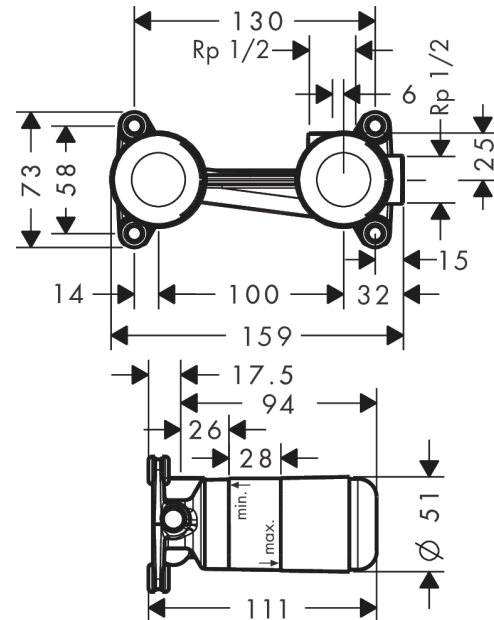

Basic set for single lever basin mixer for concealed installation wall-mounted

Surfaces: n.a. Article Number: 13622180

Description

product features

- variable positioning of the mixer system, can be left or right of the spout
- easy orientation due to support surfaces for the spirit level
- with building protection cover against contamination during assembly
- with dimension indication for exact determination of the installation depth
- with pre-mounted fastening lugs for mounting in drywall and solidwall
- sound-decoupled installation
- connection dimension: DN15
- minimum mounting depth: 44 mm
- maximum mounting depth: 72 mm

Certificates

Product image

Scale drawing

Basic set for single lever basin mixer for concealed installation wall-mounted

Surfaces: n.a. Article Number: 13622180

Exploded Drawing

Year of production: >12/09

Basic set for single lever basin mixer for concealed installation wall-mounted

Surfaces: n.a. Article Number: **13622180**

Spare part list

Year of production: >12/09

Pos.	Description	Article Number	Price	PU
1	O-ring 18x2,5	98139000	€ 3,21	1
2	O-ring 24x3	92112000	€ 3,21	1
3	extension set 25 mm for 13622180	31971000	-	1
4	O-ring 34x2	98383000	€ 5,24	1